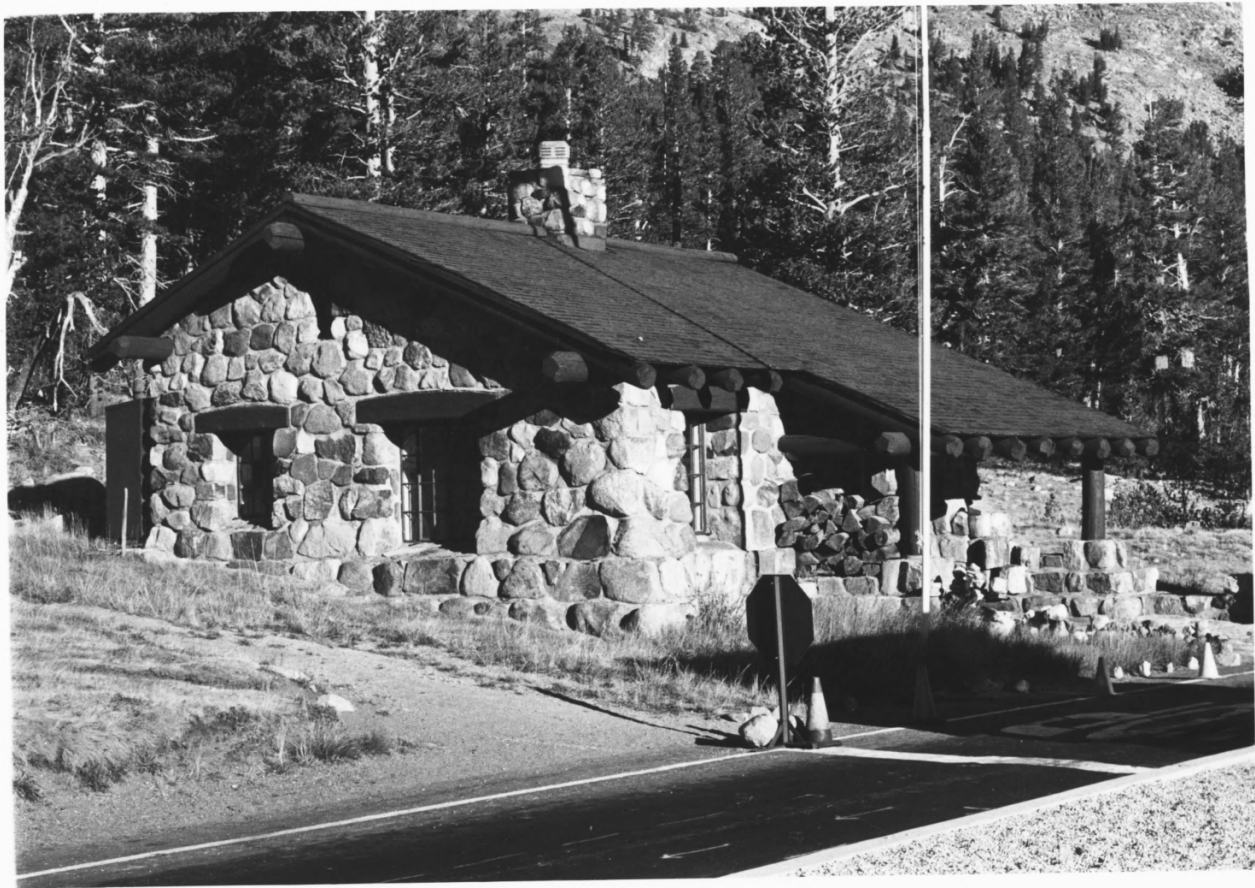

TIOGA PASS ENTRANCE STATION
WHEN NEW
C 1933

YOSEMITE NATIONAL PARK
CALIFORNIA

VIEW TO NORTH

NATIONAL PARK SERVICE PHOTO

PHOTO 1 OF 5

TIOLA PASS ENTRANCE STATION

VIEW TO NORTHWEST

YOSEMITE NATIONAL PARK, CALIFORNIA

NATIONAL PARK SERVICE PHOTO

by GORDON CHAPPELL

OCTOBER 1, 1977

PHOTO 2 OF 5

TIOGA PASS ENTRANCE STATION

VIEW TO NORTHEAST

YOSEMITE NATIONAL PARK, CALIFORNIA

NATIONAL PARK SERVICE PHOTO

BY GORDON CHAPPELL

OCTOBER 1, 1977

PHOTO 3 OF 5

TIOGA PASS ENTRANCE STATION

VIEW TO WEST

YOSEMITE NATIONAL PARK, CALIFORNIA

NATIONAL PARK SERVICE PHOTO

BY GORDON CHAPPELL