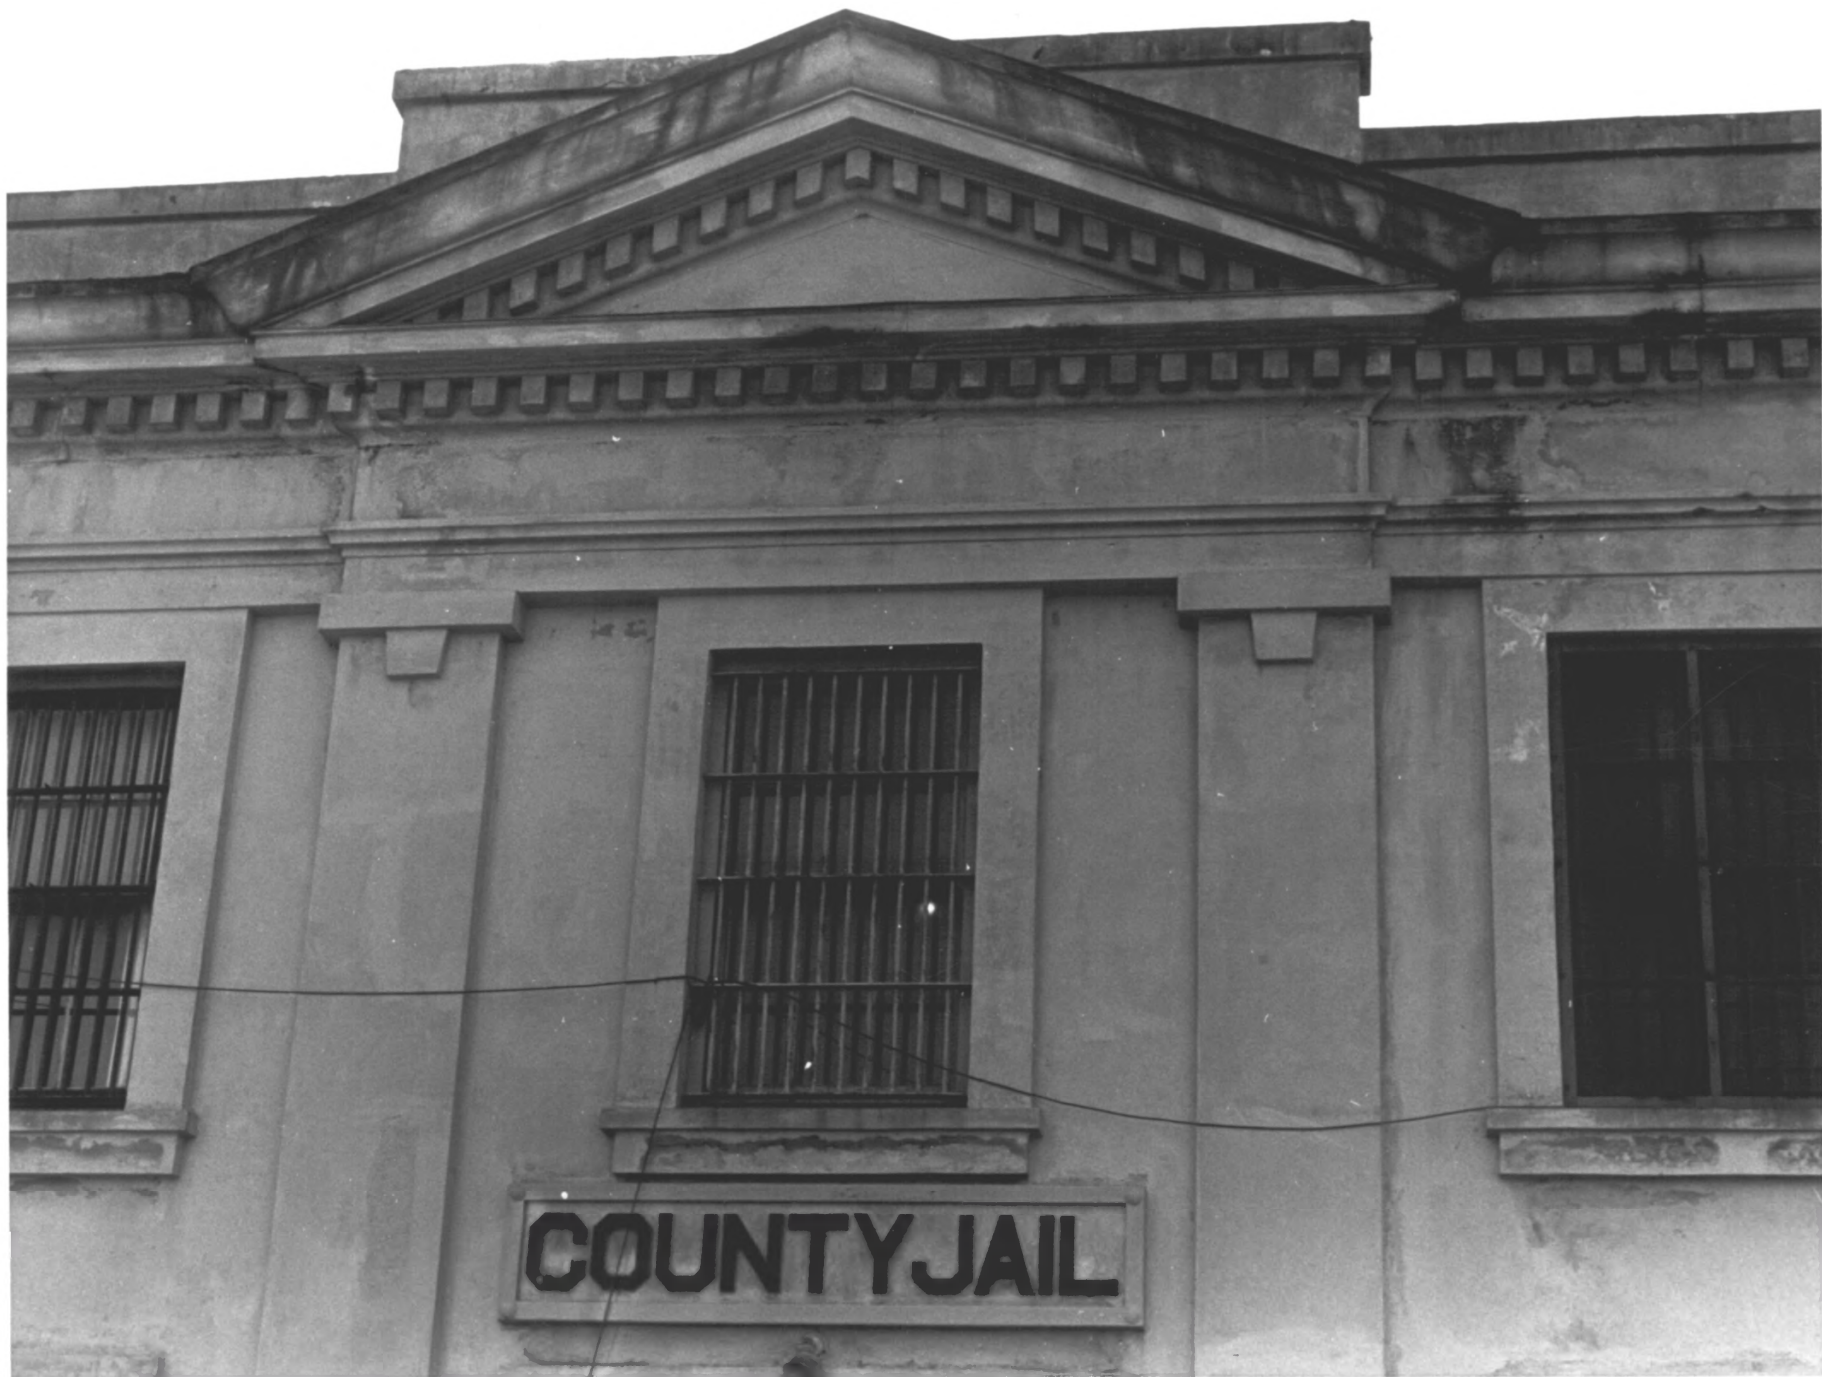

732 Duane Street, Astoria

Clatsop County, Oregon

EAST ELEVATION

Susan Scully

Astoria Historic Sites and

Building Commission

April, 1982

COUNTY JAIL