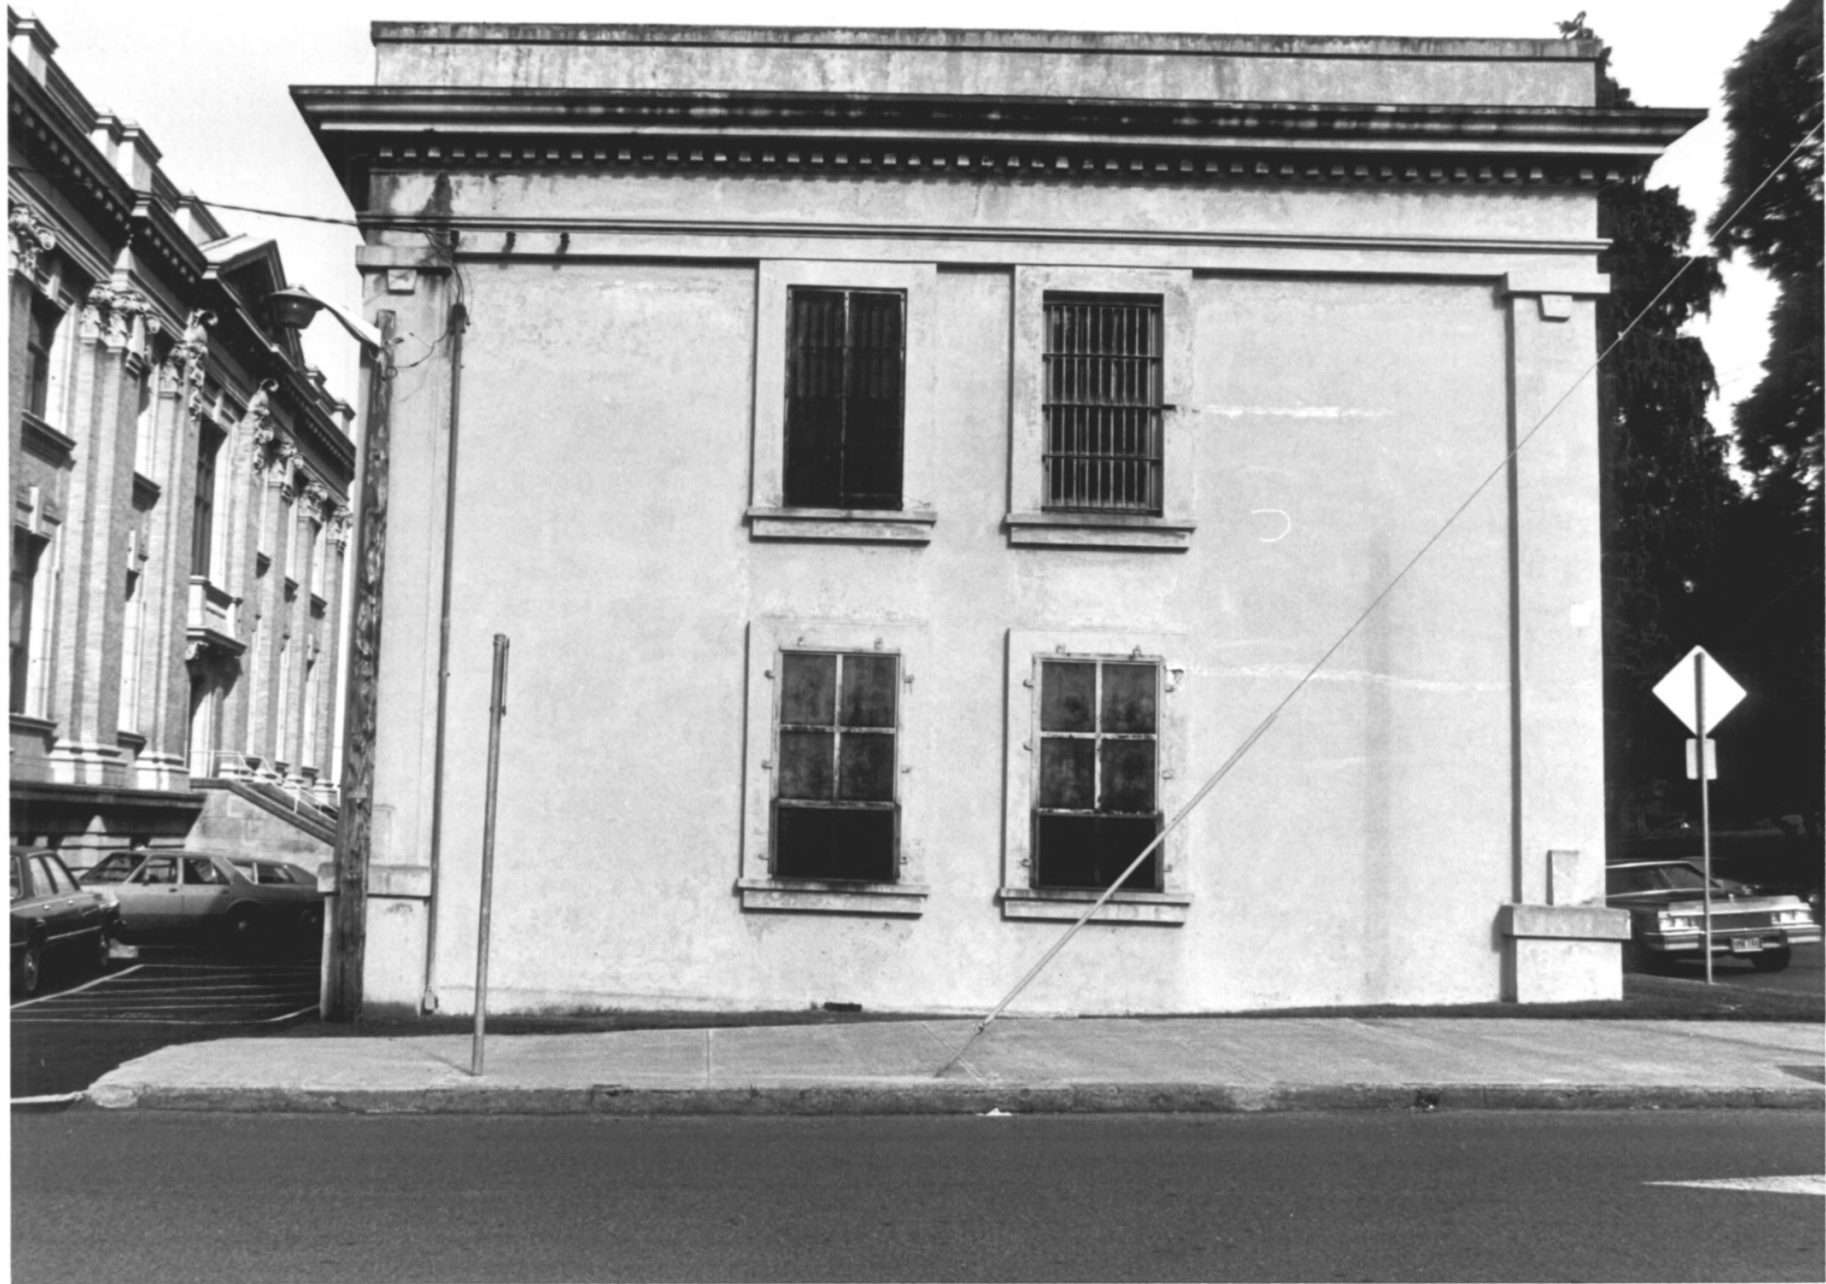

OLD CLATSOP COUNTY JAIL 7 OF 19

732 Duane Street, Astoria,  
Clatsop County, Oregon

NORTH ELEVATION

Susan Scully,

Astoria Historic Sites and  
Building Commission

April, 1982

OLD CLATSOP COUNTY JAIL 8 OF 19