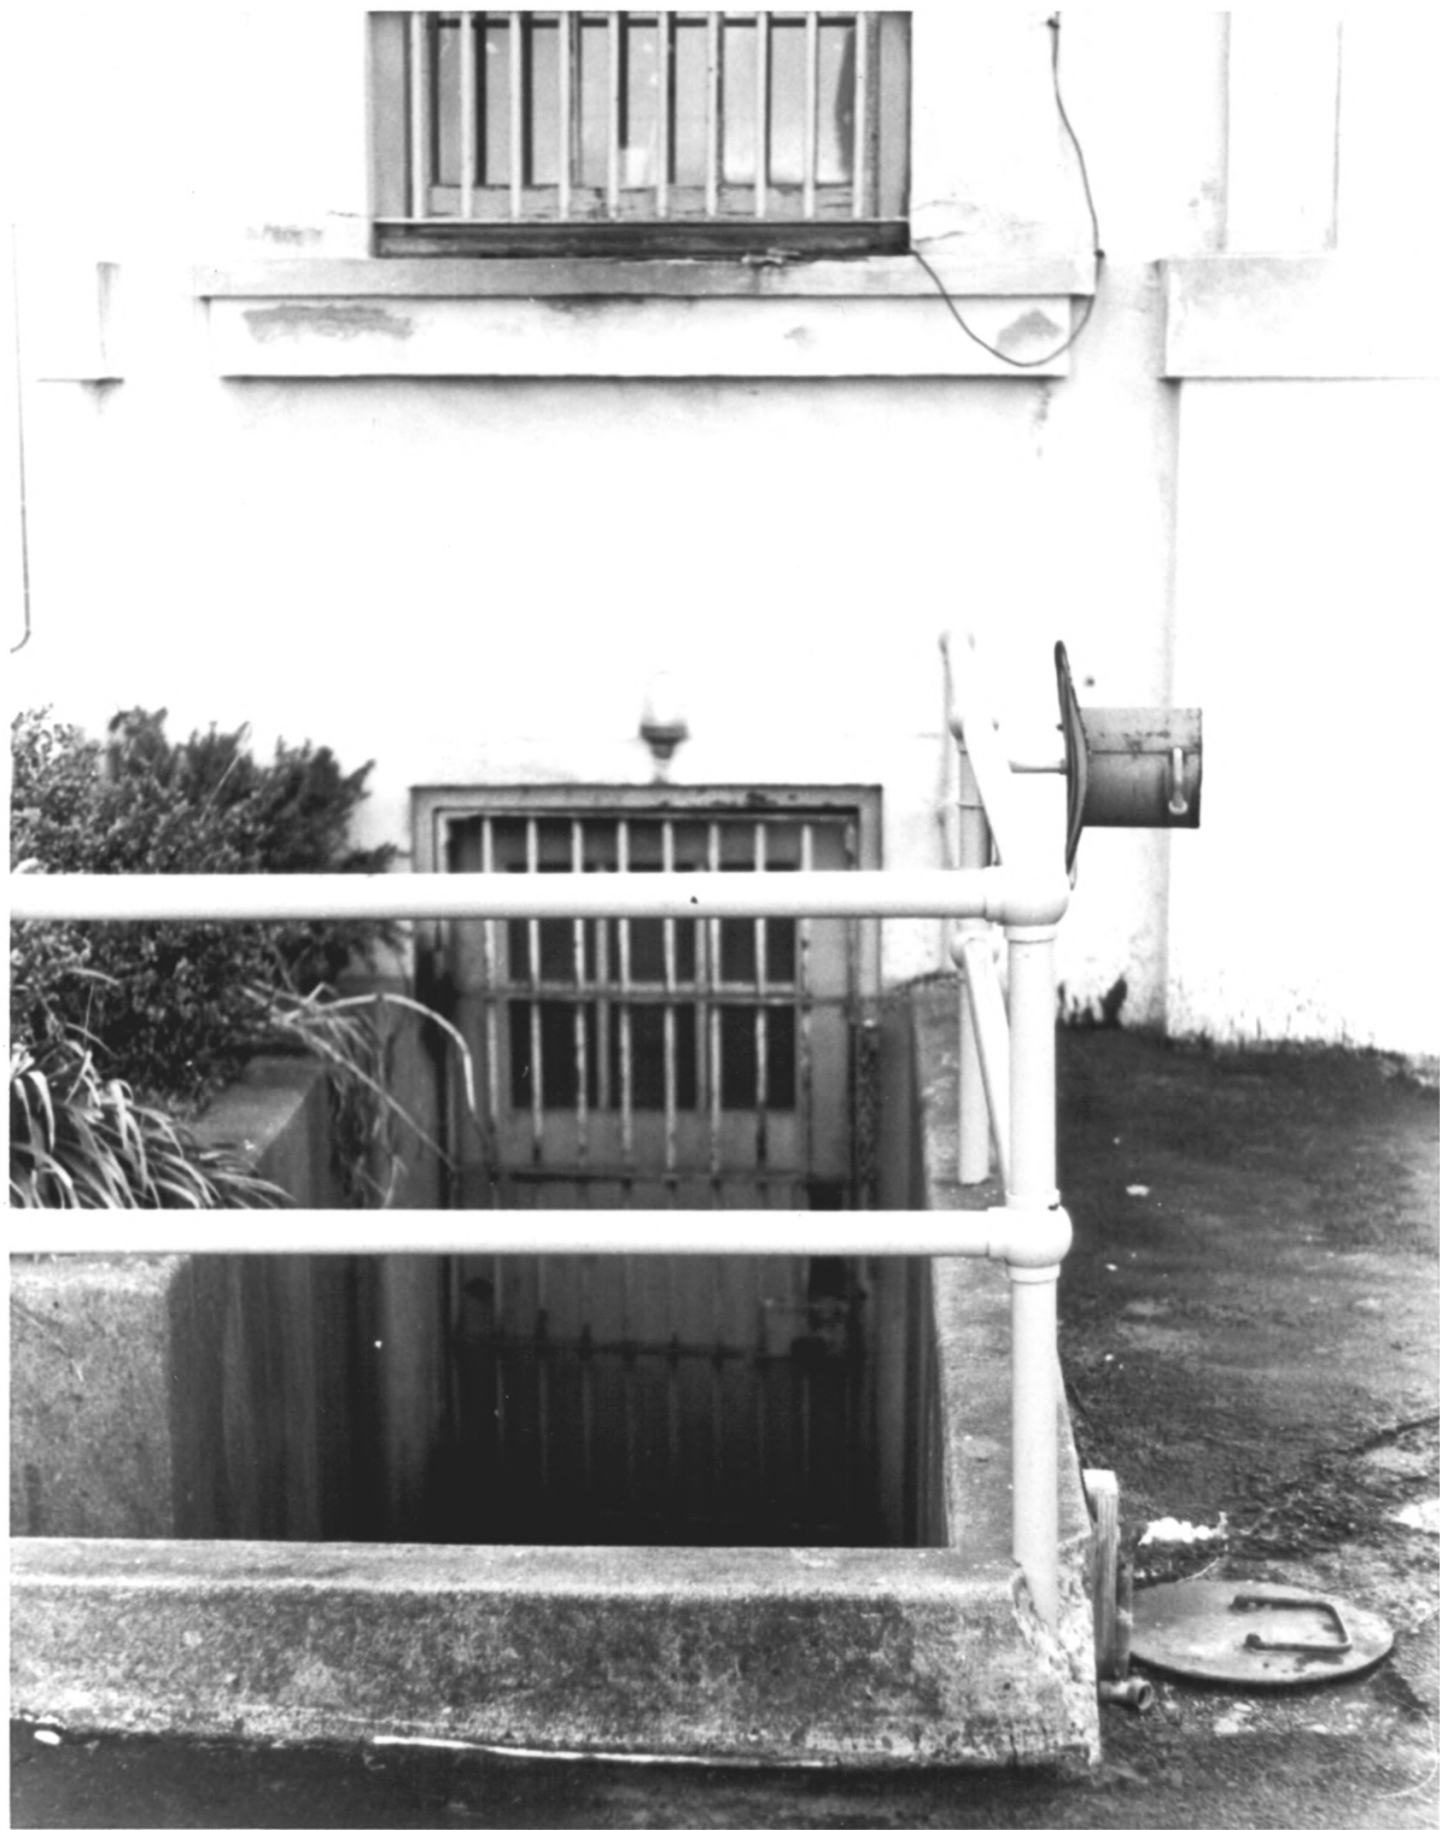

April, 1982

**COUNTY JAIL**

OLD CLATSOP COUNTY JAIL 5 OF 19  
732 Duane Street, Astoria,  
Clatsop County, Oregon  
MAIN ENTRANCE (EAST ELEVATION)  
Susan Scully,  
Astoria Historic Sites and  
Building Commission  
April, 1982