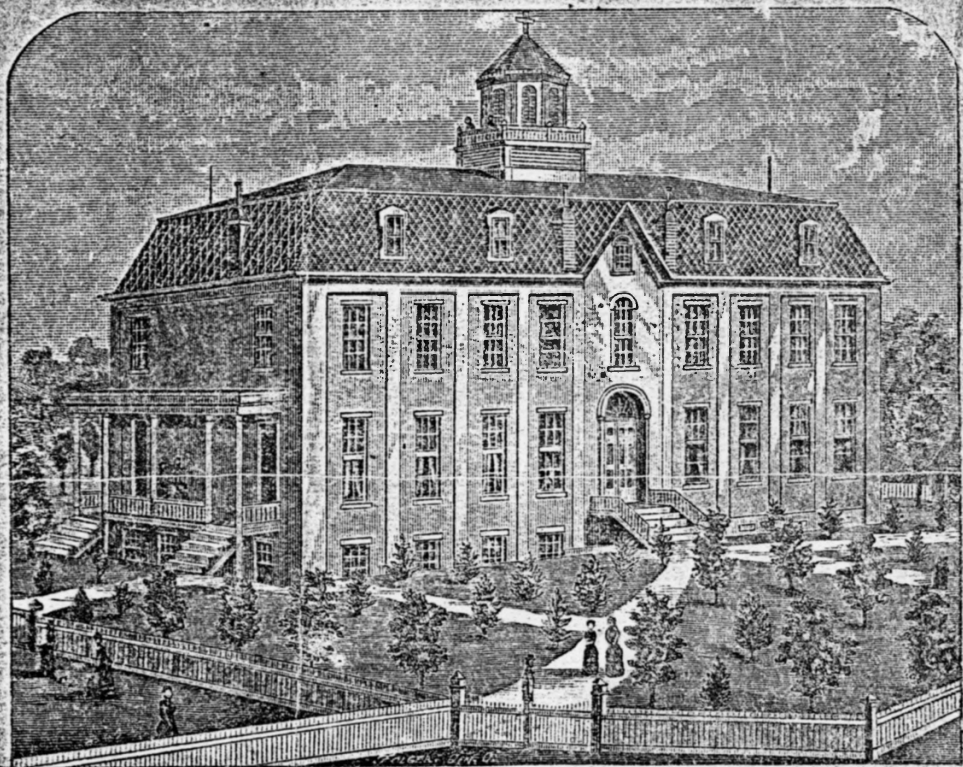

Mount Saint Joseph Academy
Maple Mount, Daviess Co, Ky.

Photographer unknown

From "Mount Saint Joseph 1874-1974
The Way We Were," p. 23

JAN 9 1979

NOV 29 1977

Photo #1

Airview of Campus from northwest. 11
1904 wing of the Academy in center;
smaller 1874 attached; 1913 St. Angela

Hall; 1929 Novitiate and Chapel left of
water tower; 1898 Chaplain's residence
in trees at upper left; St. Alphonsus
Rectory in right foreground.

This is a picture of the original 1874 building before the others were erected. No photographer named. It was printed by Daily Messenger Print in 1887, for a small brochure, "Mount Saint Joseph's Academy."

Mount Saint Joseph Academy
Maple Mount, Daviess Co, Ky.

JAN 9 1979

Photo #2 NOV 29 1977

Xerox copy of engraving from brochure, "Mount Saint Joseph's Academy" (1887).

View of 1874 Academy building
from northwest.