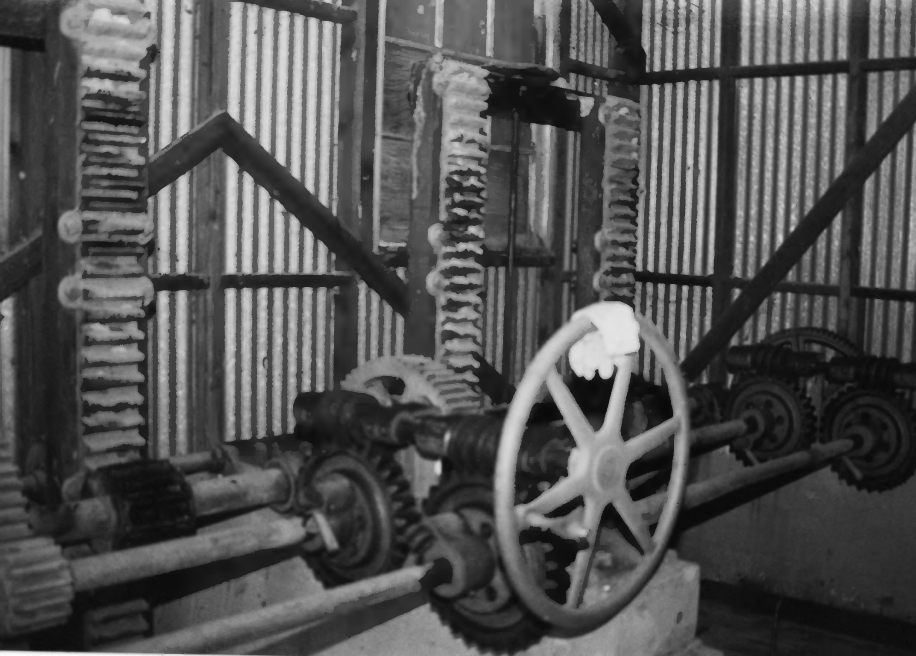

Abandoned Substation  
(south facade)

Meyers Falls Power Plant  
Historic District  
Stevens County, WA  
No. 6

Abandoned Substation (fore-  
ground), primary facade  
and present penstock  
intake

Meyers Falls Power Plant  
Historic District  
Stevens County, WA  
No. 7