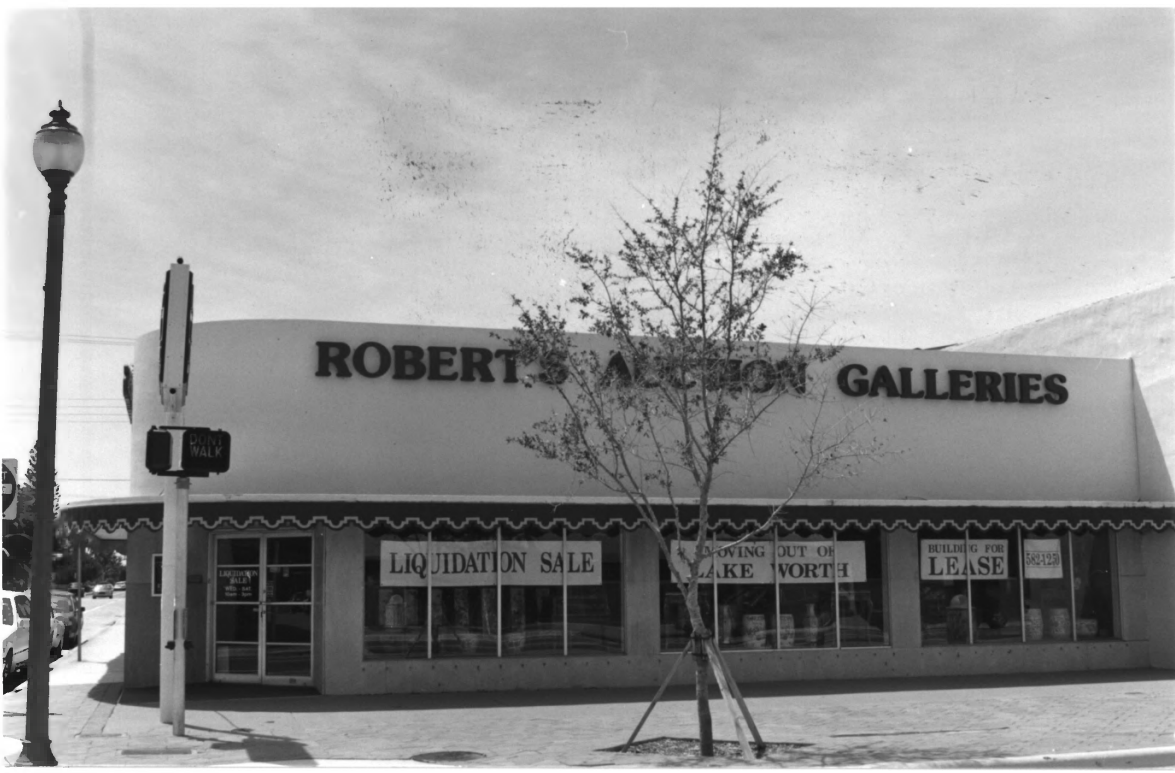

ROBERT GALLERIE GALLERIES

DRIVE
WALK

LIQUIDATION SALE

MOVING OUT OF
LAKE WORTH

BUILDING FOR
LEASE

504-228-1122

LIQUIDATION
SALE
9:00 - 5:00
THURS. - SAT.