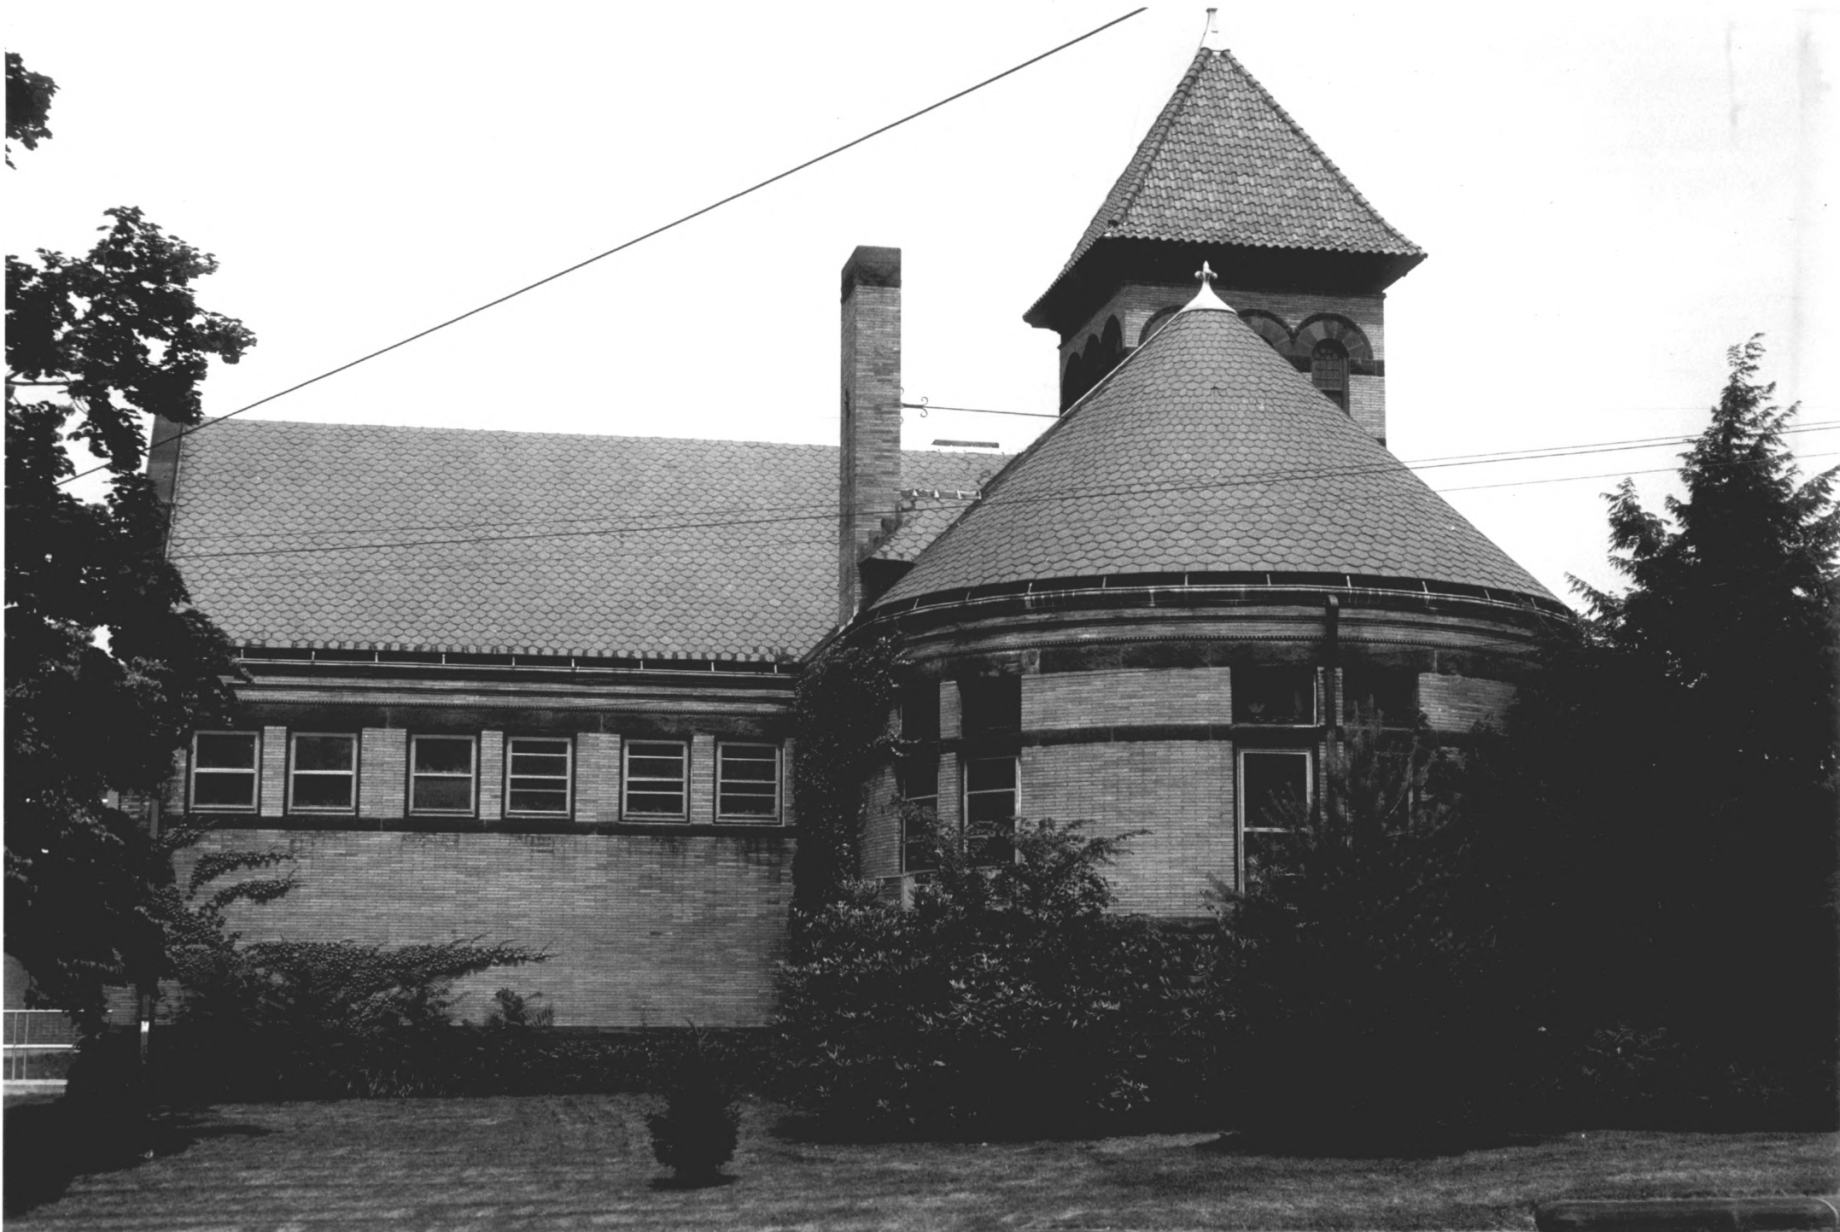

TOWER, VIEW WEST

MAY 24 1978

Photo 5

PLUMB LIBRARY

Shelton, CT

D. Ransom Photo, 6/77

Negative: Conn. Hist.

Commission