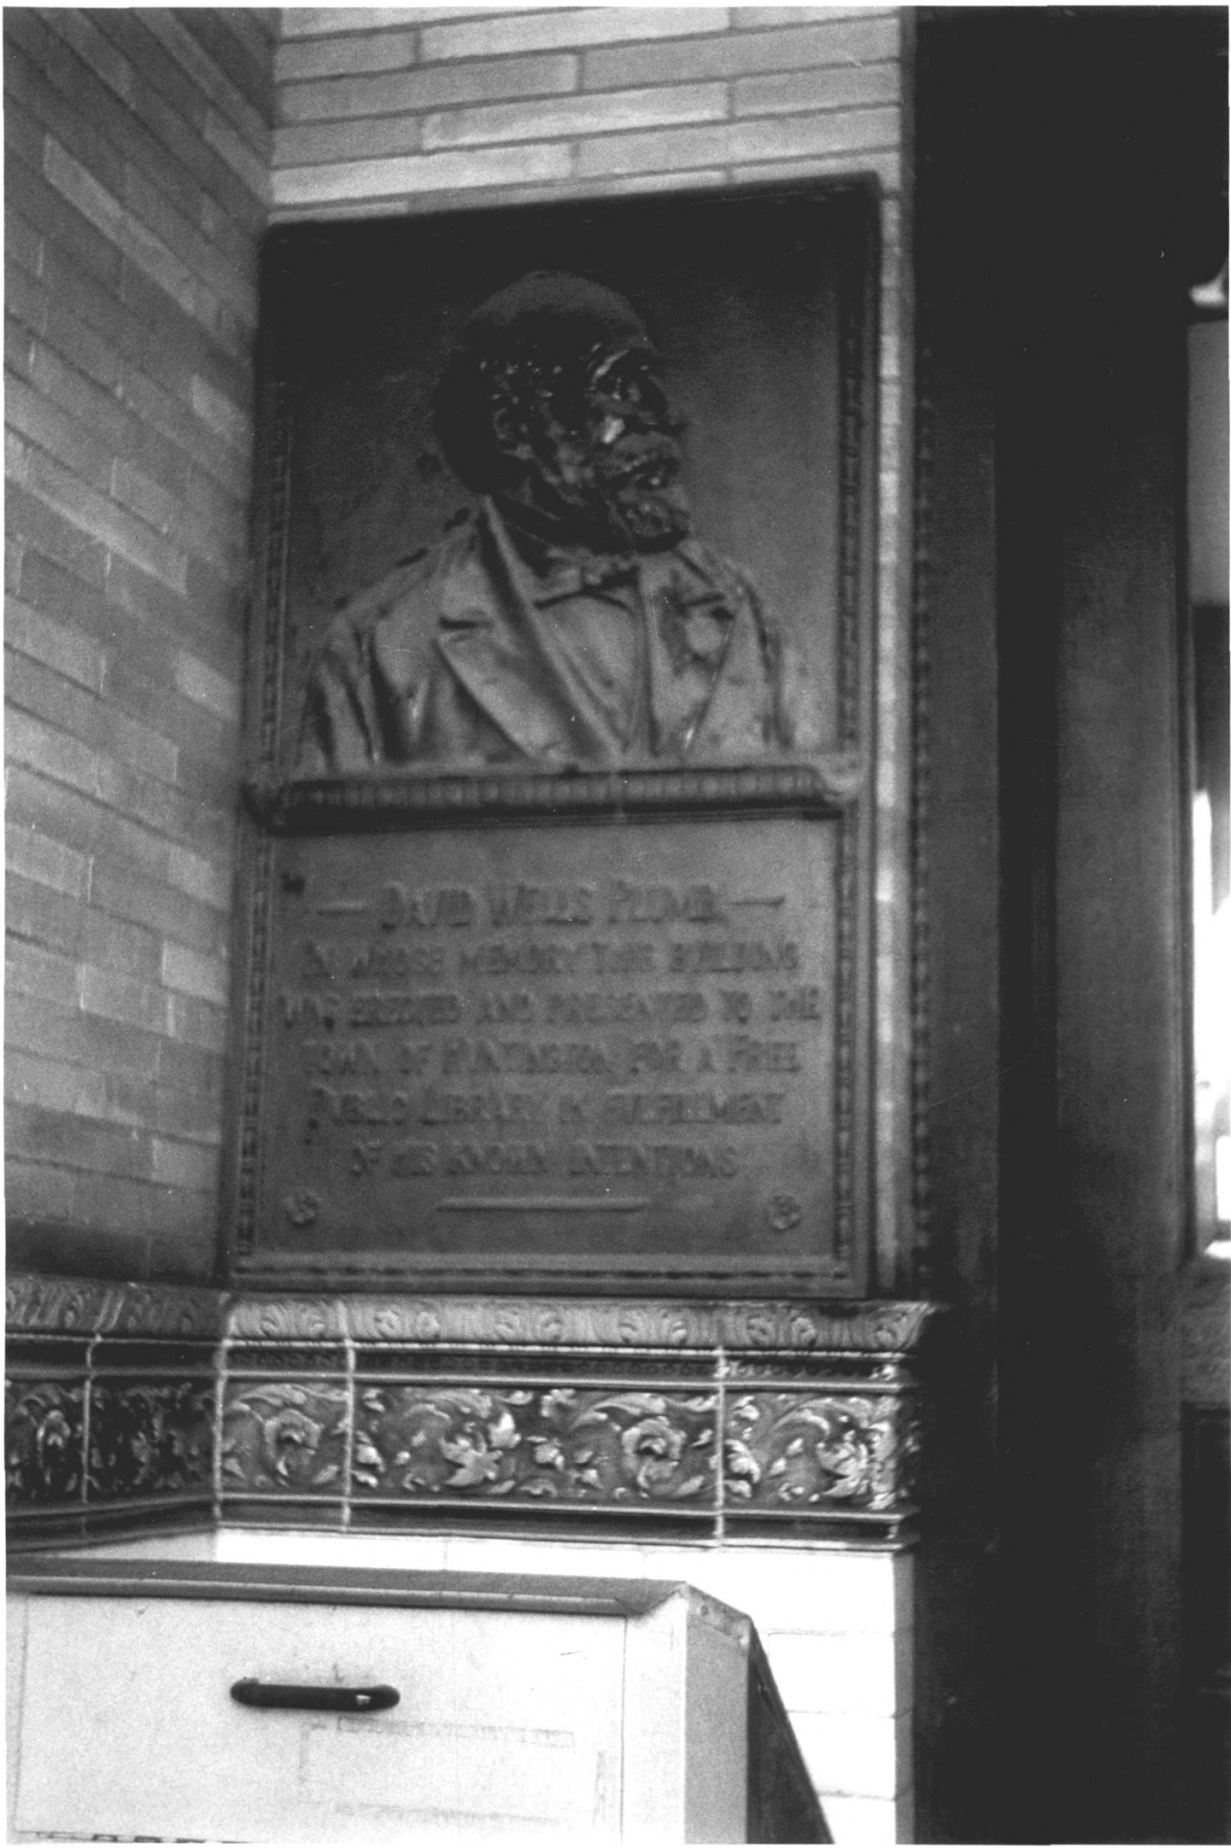

Commission

ENTRANCEWAY, VIEW WEST  
NOV 7 1978 MAY 24 1978

— DAVID WELLS PEAKE —  
IN whose memory this building  
was erected and presented to the  
City of Hartford for a Free  
Public Library a gift from  
of his kind intentions