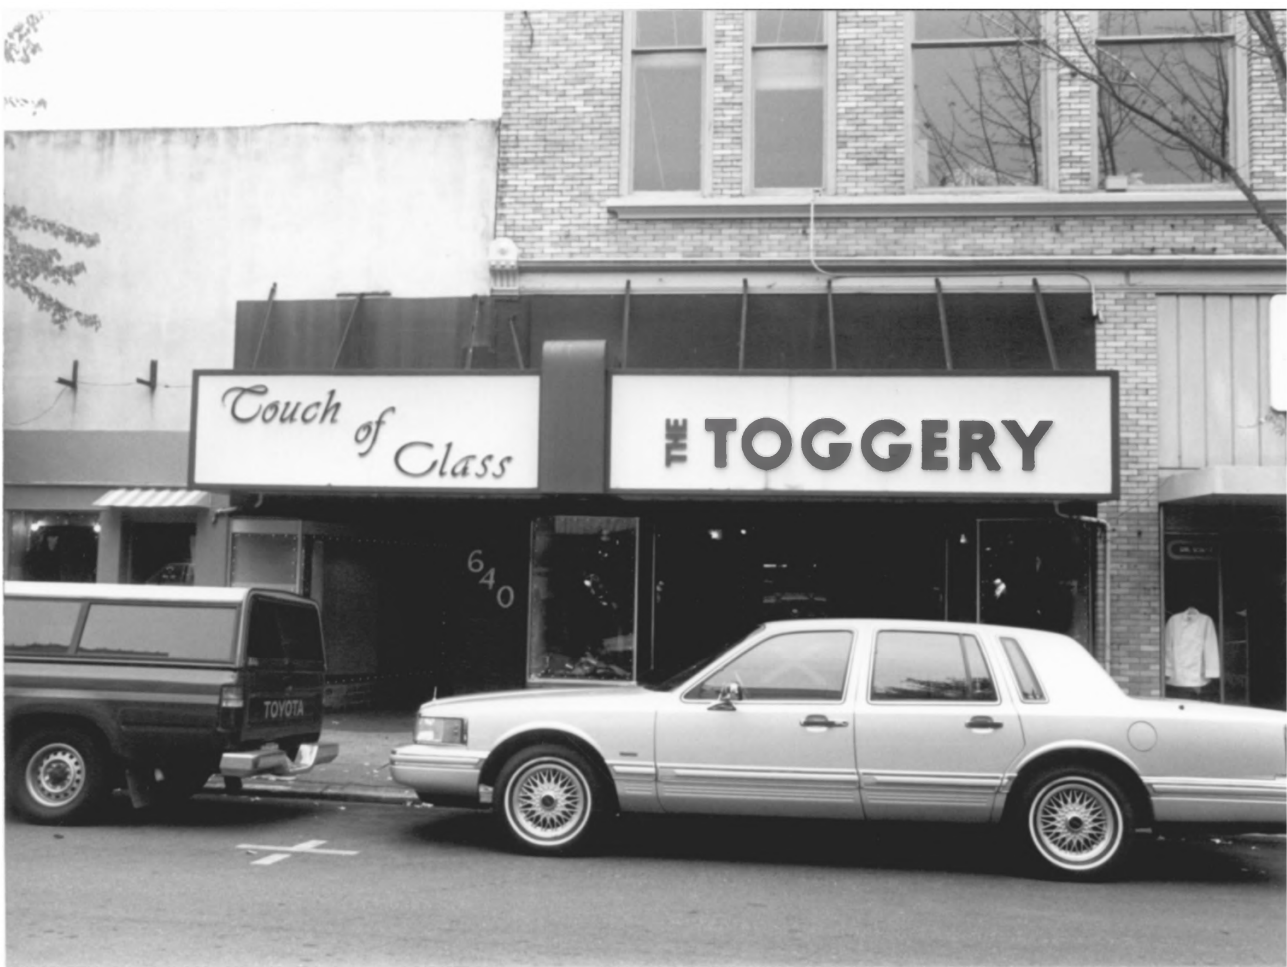

NEGATIVE NUMBER N8982

Kohlhagen Building
Roseburg, Douglas County, Oregon

Photo 2

THE TOGGERY

Kohlhagen Building

Roseburg, Douglas County, Oregon

Photo 3

Kohlhagen Building
Roseburg, Douglas County, Oregon
Photo 4

Touch of Glass

THE TOGGERY

640

Kohlhagen Building
Roseburg, Douglas County, Oregon
Photo 5

THE PUT ON
ATHLETIC
SPORTS CENTER

THE PUT ON
Athletic Sports Center

PUT ON

ATHLETIC