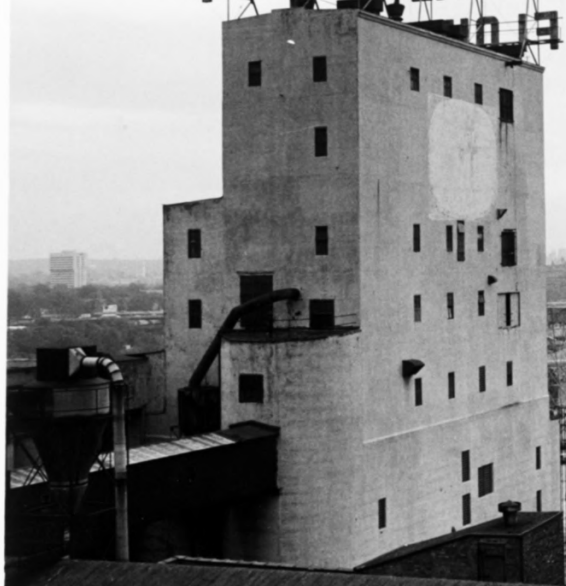

GOLD  
MEDAL  
FLOUR  
JAC  
S

CAMMINS SELLE

MADE IN U.S.A.

1954

Washburn A Mill Complex  
First Street South at Portland Ave.  
Minneapolis, Minnesota

Photo No. 1

By: George R. Adams, AASLH

Negative at: HSS, HCRS

CAMMINS & SELLE  
DISTRIBUTORS  
BASSETT BED RM. & DINING RM. FURN.

Washburn A Mill Complex  
First Street South at Portland Ave.  
Minneapolis, Minnesota

Photo No. 3

By: George R. Adams, AASLH

Negative at: HSS, HCRS

Date: June 1978

View: From northwest, showing northeast  
end and northwest side of the  
Washburn A Mill Office

GOLD  
MEDAL  
FLOUR

GOLD  
MEDAL  
FLOUR

Washburn A Mill Complex  
First Street South at Portland Ave.  
Minneapolis, Minnesota