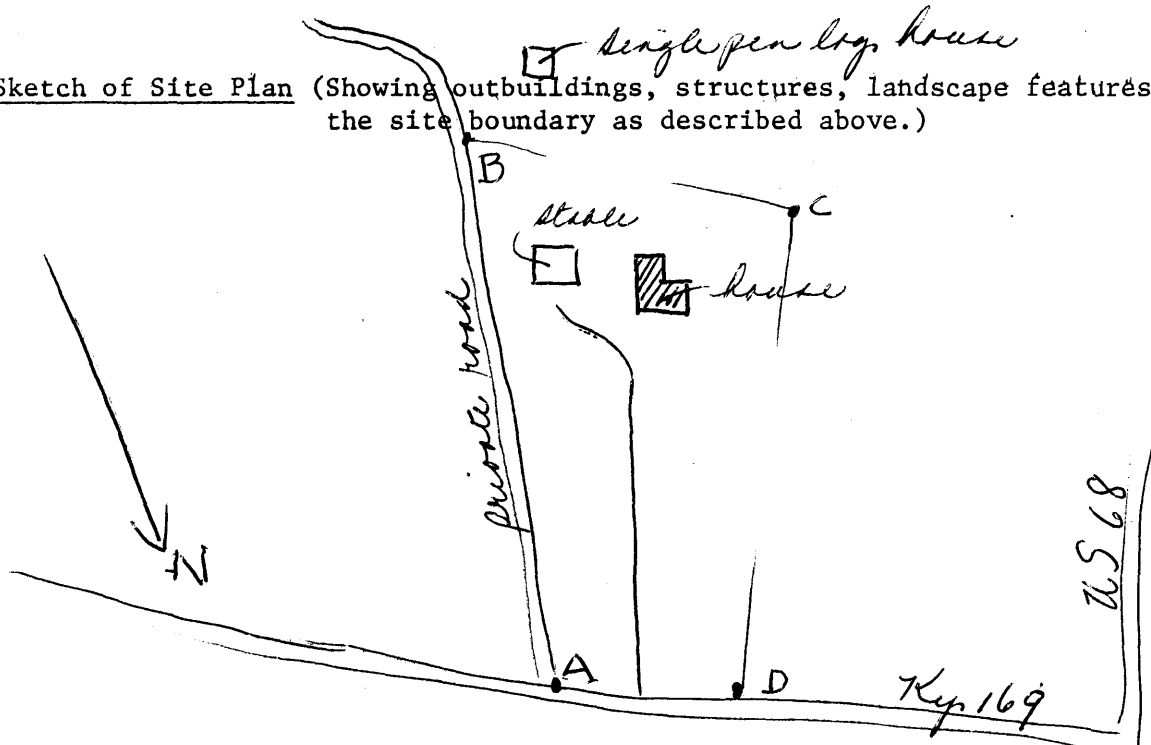

KENTUCKY HISTORIC RESOURCE INVENTORY SUPPLEMENT  
BOUNDARY AND LOCATION INFORMATION

Historic Property Name Great Knight house Site # JA 151  
Multiple Resource/Thematic Nomination Title Jessamine Co.

U.T.M. Coordinates - List multiple UTMs if property is ten or more acres.

A. 16 710 060 4199 510 D. 16 709 980 4199 540  
B. 16 710 030 4199 170 E. \_\_\_\_\_  
C. 16 709 880 4199 250 F. \_\_\_\_\_

Verbal Boundary Description \_\_\_\_\_ Acreage 10 acres

House located within A.B.C.D as shown.  
A.B is with a private road; D.A is with Ky 169.  
(Log house and Knight cemetery owned by separate party.)

Sketch of Site Plan (Showing outbuildings, structures, landscape features and the site boundary as described above.)

Official Courthouse Property Reference: