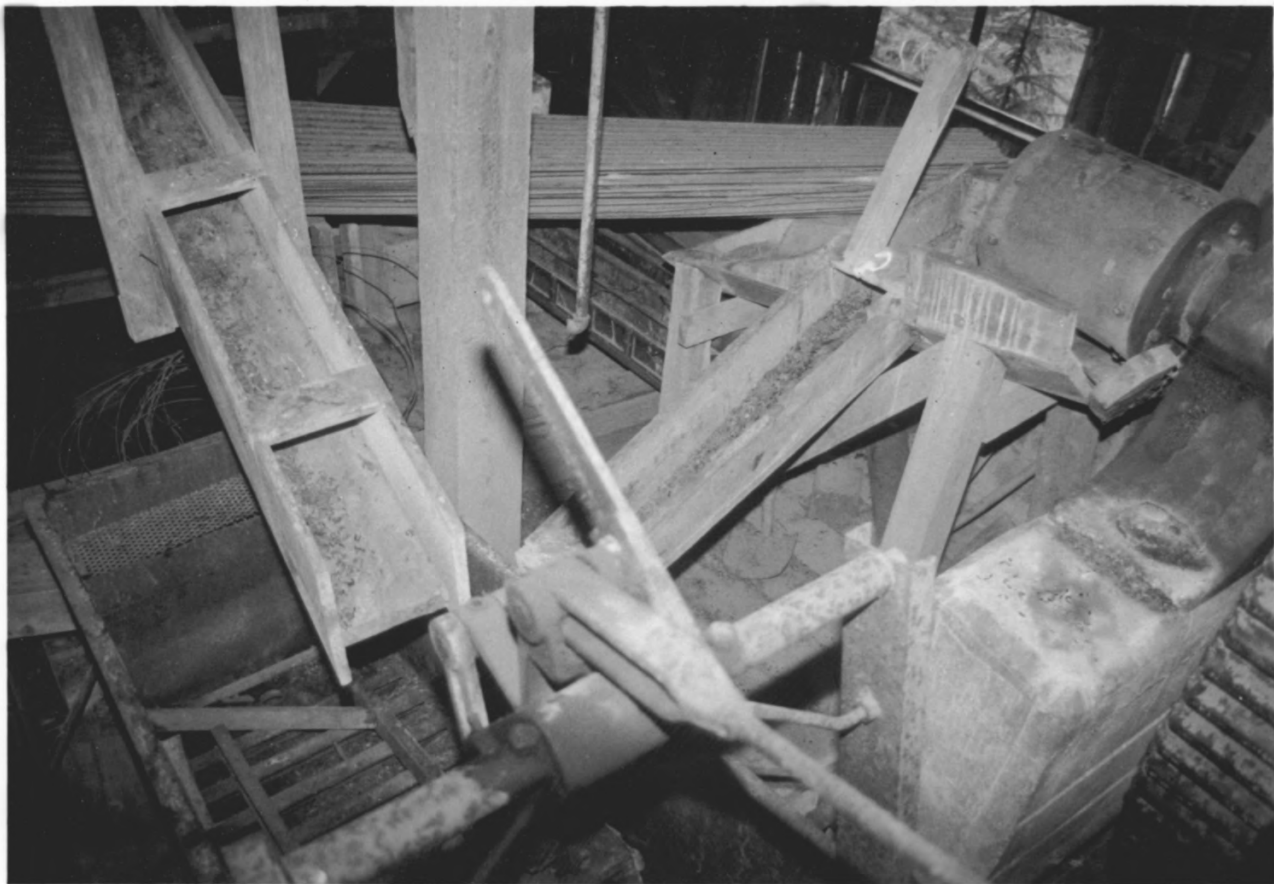

IDAHO COUNTY, IDAHO

PHOTOGRAPHER: KATHY MCKAY

MAY 22, 1998

ORIGINAL NEGATIVES ON FILE AT IDAHO-SHPO

TOP OF MILL-HOPPER FOR COARSE ORE BIN,

LOOKING SOUTHEAST

PHOTO # 2 (OF 6)

GOLD POINT MILL

IDAHO COUNTY, IDAHO

PHOTOGRAPHER: KATHY MCKAY

MAY 22, 1998

ORIGINAL NEGATIVES ON FILE AT IDAHO SHPO
(COARSE ORE BIN (LEFT) AND JAWBREAKER
LEVEL (RIGHT) - LOOKING NORTH

PHOTO #3 (OF 6)

GOLD POINT MILL

IDAHO COUNTY, IDAHO

PHOTOGRAPHER: KATHY MCKAY

MAY 22, 1998

ORIGINAL NEGATIVES ON FILE AT IDAHO-SHPO

SHAKER TABLE LEVEL (BOTTOM) OF MILL, LOOKING
NORTHWEST

PHOTO #4 (OF 6)

GOLD POINT MILL

IDAHO COUNTY, IDAHO

PHOTOGRAPHER; KATHY MCKAY

MAY 22, 1998

ORIGINAL NEGATIVES ON FILE AT IDAHO SHPO

CHUTE LEADING FROM COARSE ORE BIN (LEFT) TO
JAW BREAKER - LOOKING NORTHWEST

PHOTO # 5 (OF 6)

GOLD POINT MILL

IDAHO COUNTY, IDAHO

PHOTOGRAPHER: KATHY MCKAY