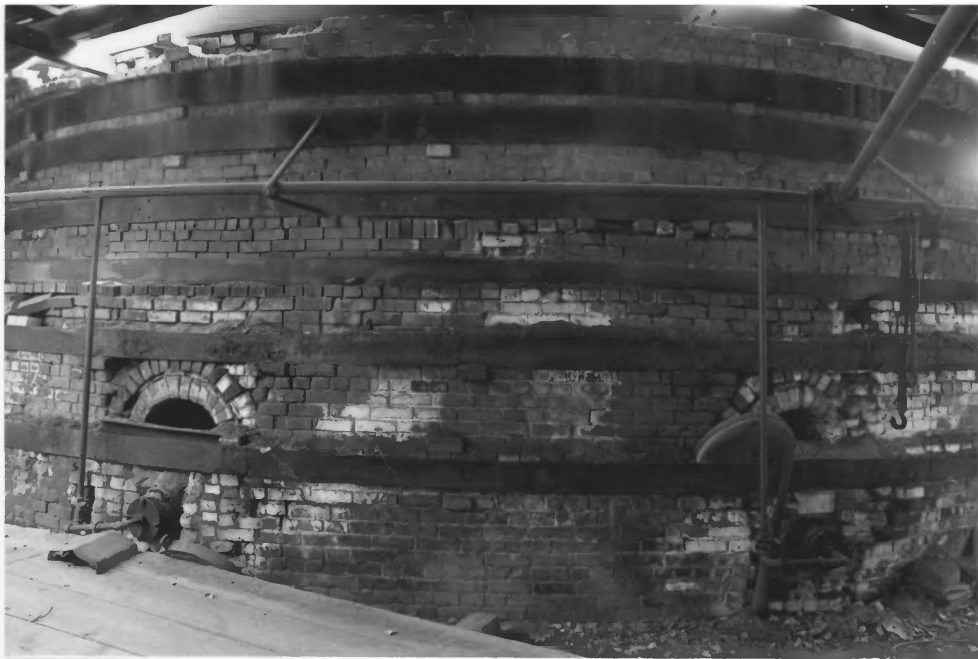

Western Clay Manufacturing Hist. Dist.

Helena, Montana

Fredric L. Quivik, Photographer

Date: December, 1984

Negs at SHPO, Montana Historical Society

View to the northeast

PHOTO # 8

Exterior View of Beehive Kiln Under Shed
Western Clay Manufacturing Hist. Dist.
Helena, Montana
Fredric L. Quivik, Photographer
Date: December, 1984
Negs at SHPO, Montana Historical Society
View to the northeast
PHOTO # 9

Interior View of a Beehive Kiln

Western Clay Manufacturing Hist. Dist.

Helena, Montana

Fredric L. Quivik, Photographer

Date: December, 1984

Negs at SHPO, Montana Historical Society

View to the west

PHOTO # 10