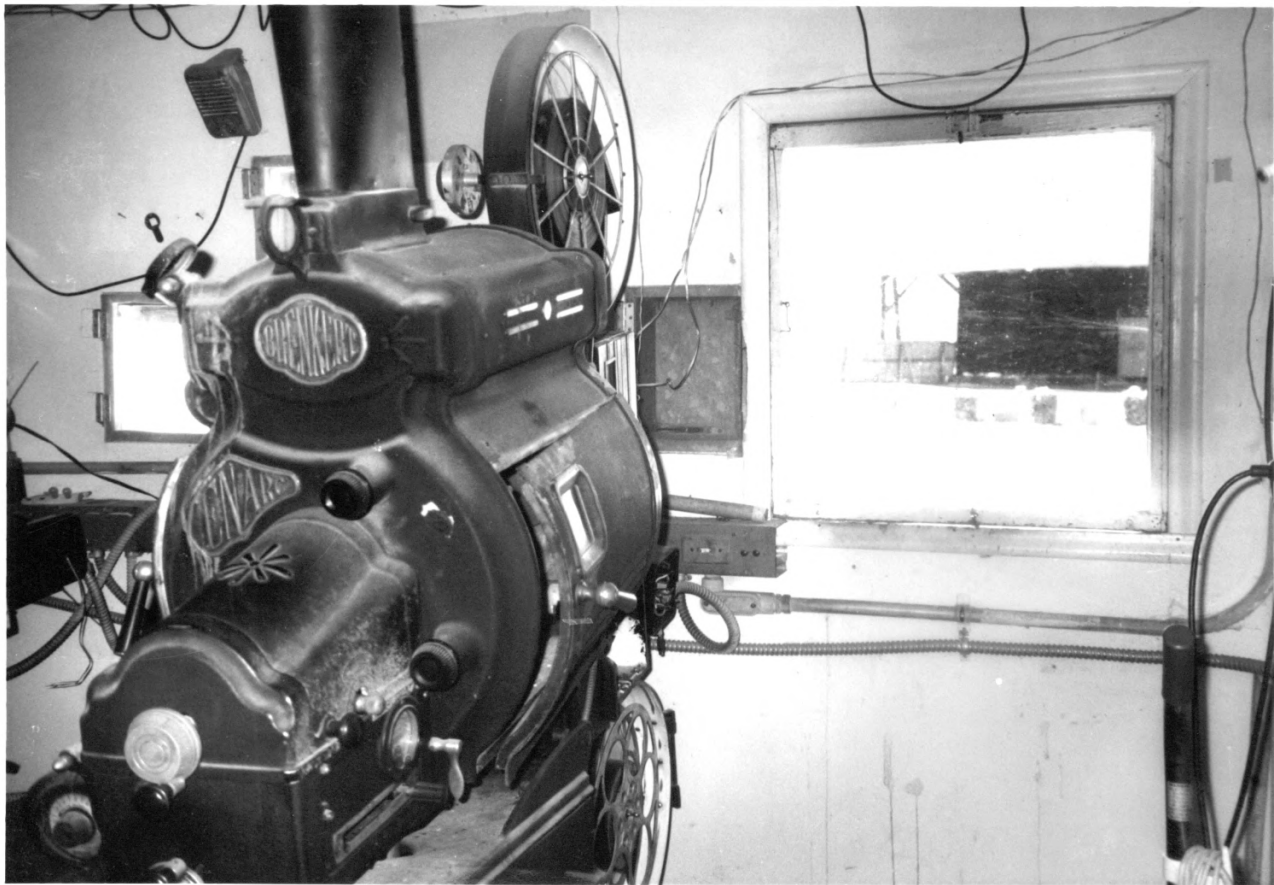

1. Spud Drive-in Theater
2. Teton, ID
3. IDSHPO
4. 8/24/98
5. IDSHPO
6. View interior (projection room)
7. Photo # 11 of 11