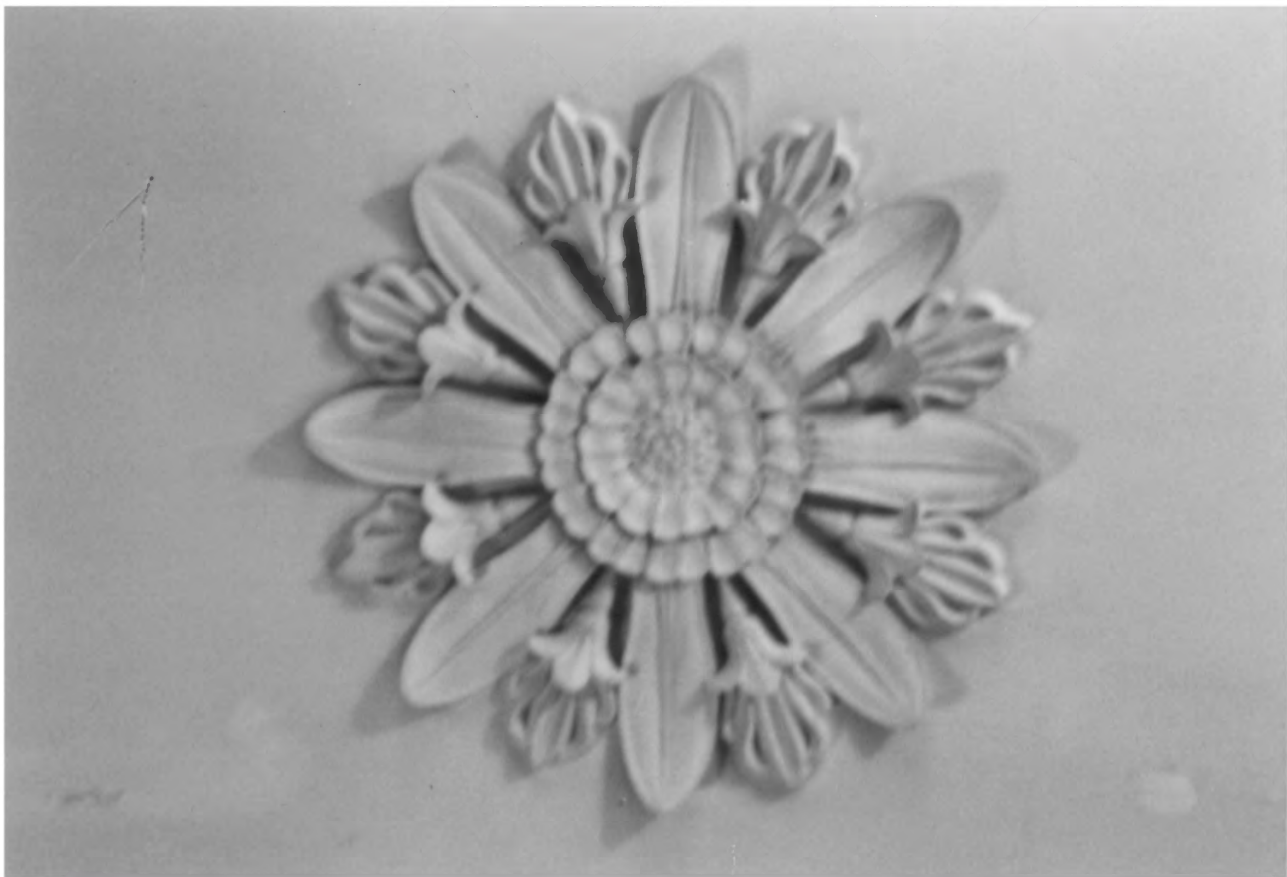

Rear view from northeast

Mississippi Dept. of Archives & History

Richard J. Cawthon

July 1986

Photo 2 of 5

Gillespie-Jackson House, Starkville,
Oktibbeha County, Mississippi
Interior, Stair in central hall viewed
from northwest
Mississippi Dept. of Archives & History
Richard J. Cawthon
July 1986
Photo 3 of 5

Gillespie-Jackson House, Starkville,
Oktibbeha County, Mississippi
Interior, Parlor viewed from south
Mississippi Dept. of Archives & History
Richard J. Cawthon
July 1986
Photo 4 of 5

Gillespie-Jackson House, Starkville,
Oktibbeha County, Mississippi
Detail of ceiling medallion in parlor
Mississippi Dept. of Archives & History
Richard J. Cawthon
July 1986
Photo 5 of 5