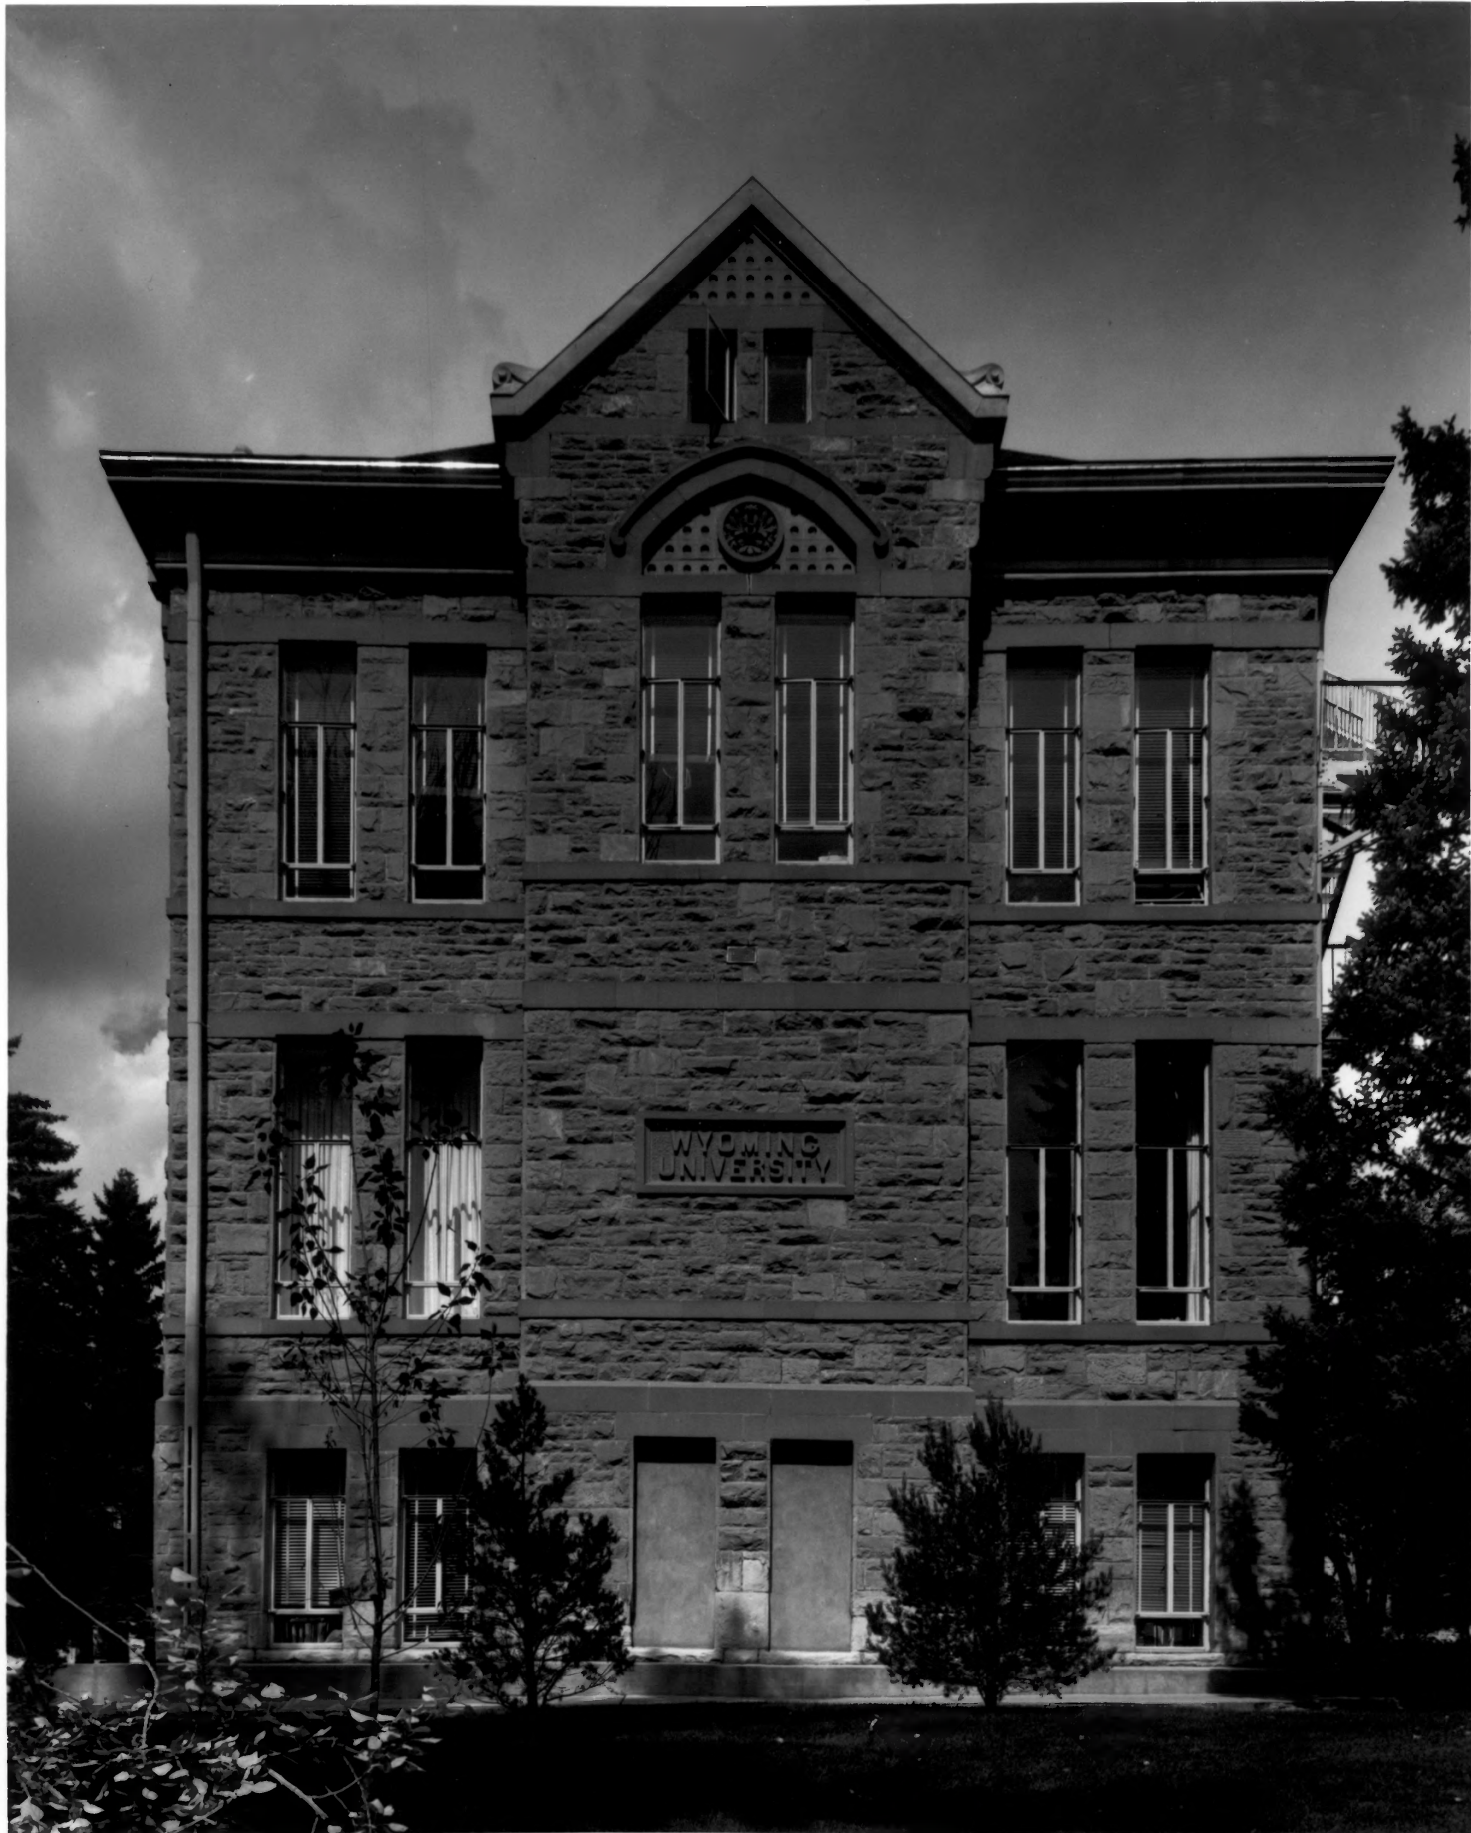

9/3/85

Fire escape of Old Main

Albany County

Located o U.W. campus in Laramie, Wyo.

Photographer: Richard Collier

View is west looking at part of rear  
section of building and fire escape.

*3/26/86*

9/3/85

South side of Old Main

Albany County

Located on the University of Wyoming  
campus in Laramie, Wyoming

Photographer: Richard Collier

View is north looking at south facade  
of Old Main

3/26/86

9/3/85

North facade of Old Main

Albany County

Located on the University of Wyoming  
campus in Laramie, Wyo.

Photographer: Richard Collier

View is south looking at the north facade  
of Old Main

*3/26/86*

9/3/85

Old Main

Albany County

Located on the U.W. Campus in Laramie,  
Wyoming

Photographer: Richard Collier

View is S.E. looking at front (west) and  
side (north) facade

*2/26/86*

WELLSVILLE UNIVERSITY

1862

9/3/85

West facade of Old Main