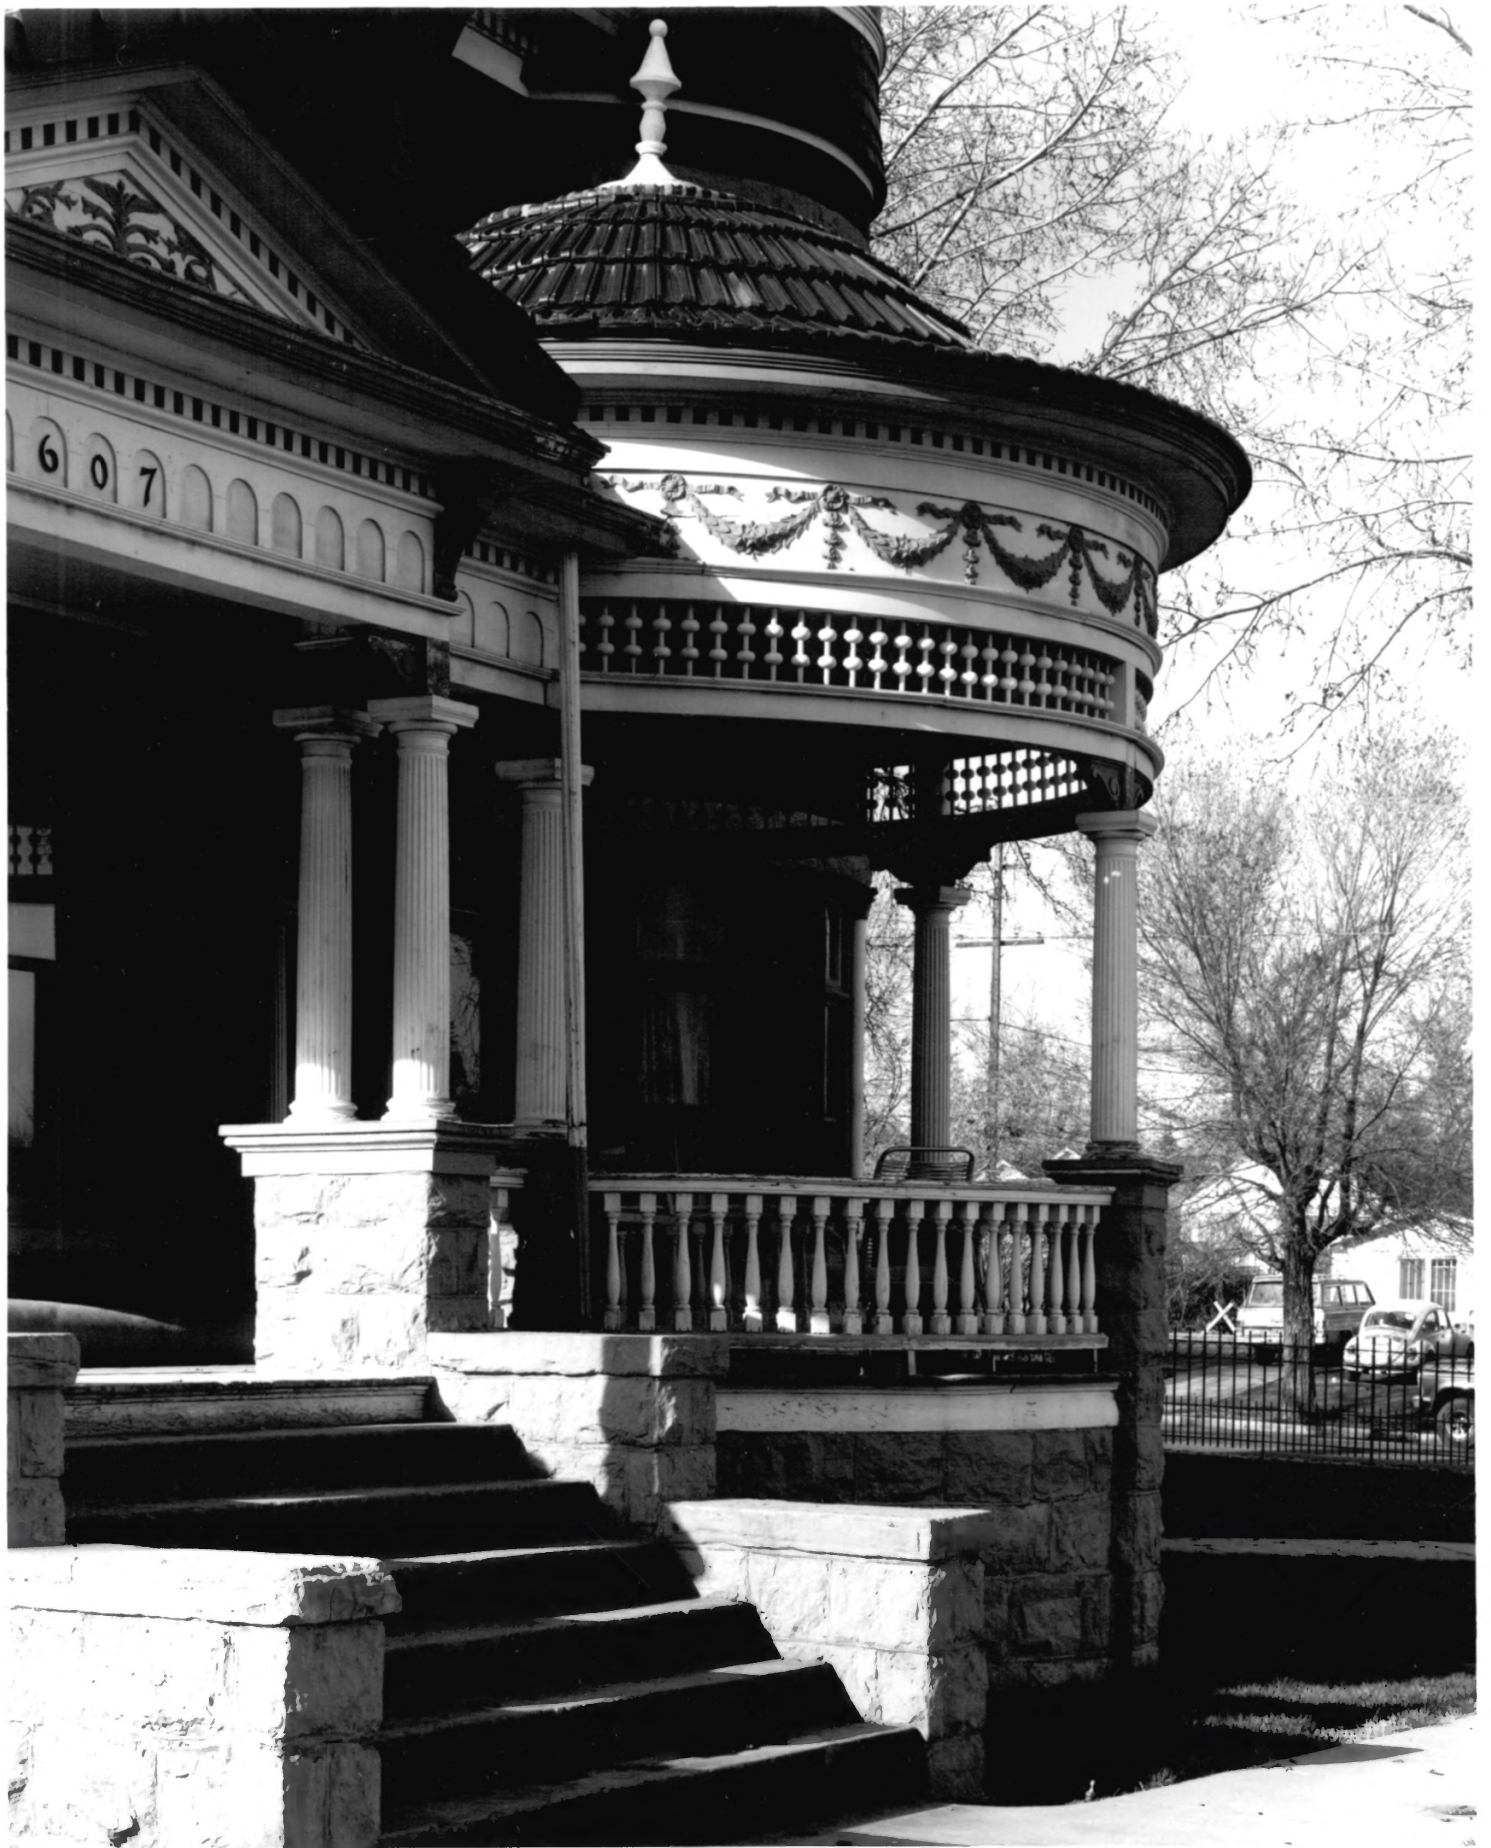

George Ferris House

Rawlins, Wyoming

Photographer: Clay Fraser

Date: May 5, 1980

Negative: Wyo. Recreation Comm.

view is north looking at
house.

Neg. No. 1163

George Ferris Carriage House
Rawlins, Wyoming
Photographer: Clay Fraser
Neg: Wyoming Recreation
Commission

Date: May 5, 1980
View is looking east
Neg . No. 1171

George Ferris House

Rawlins, Wyoming

Photographer: Clay Fraser

Neg: Wyo. Recreation Commissi.

Date: May 5, 1980

View is looking east at
front porch.

Neg. No. 1166