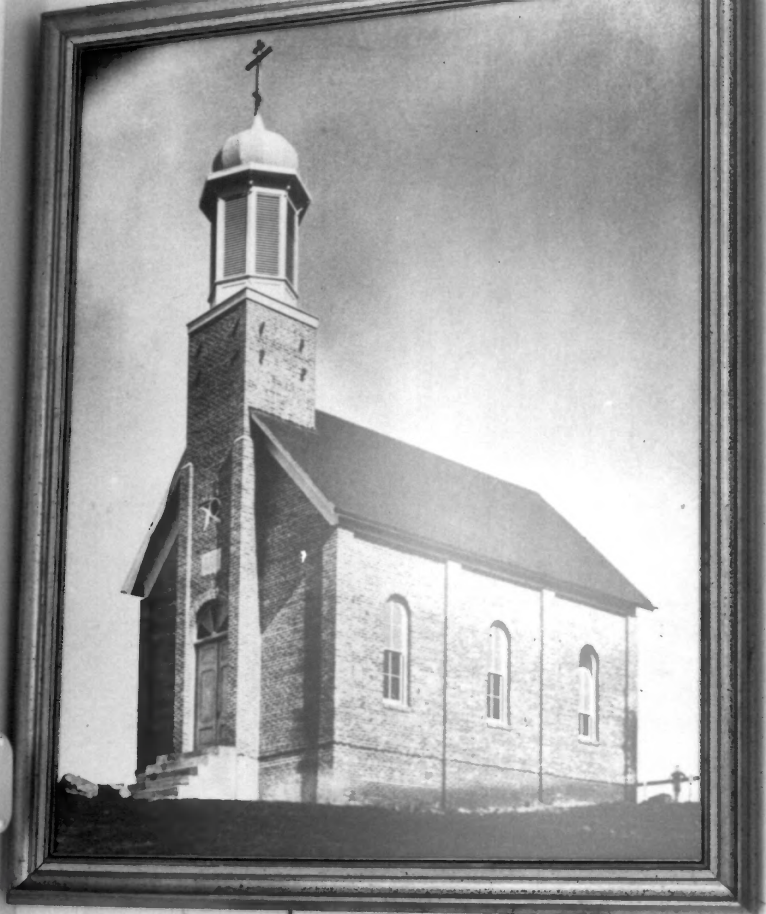

A REPRESENTATIVE VIEW OF THE ORIGINAL ST. JOHN PARISH CHURCH, BUILT BY THE
LADY AND CONSECRATED IN 1820. NOTICE THE CHURCH'S POSITION ON THE
ACTUAL SITE, WITH THE CHURCH AND CONGREGATION OF THE TIME. THE
TOWER WERE TO CHANGE IN LATER YEARS. ALSO NOTICE ON THE LEFT HAND THE
CORNER OF THE RECTORY AS PLACED IN A REALITY, THOUGH NOT YET CONSTRUCTED, IN
ORDER TO BUILD THE CHURCH.