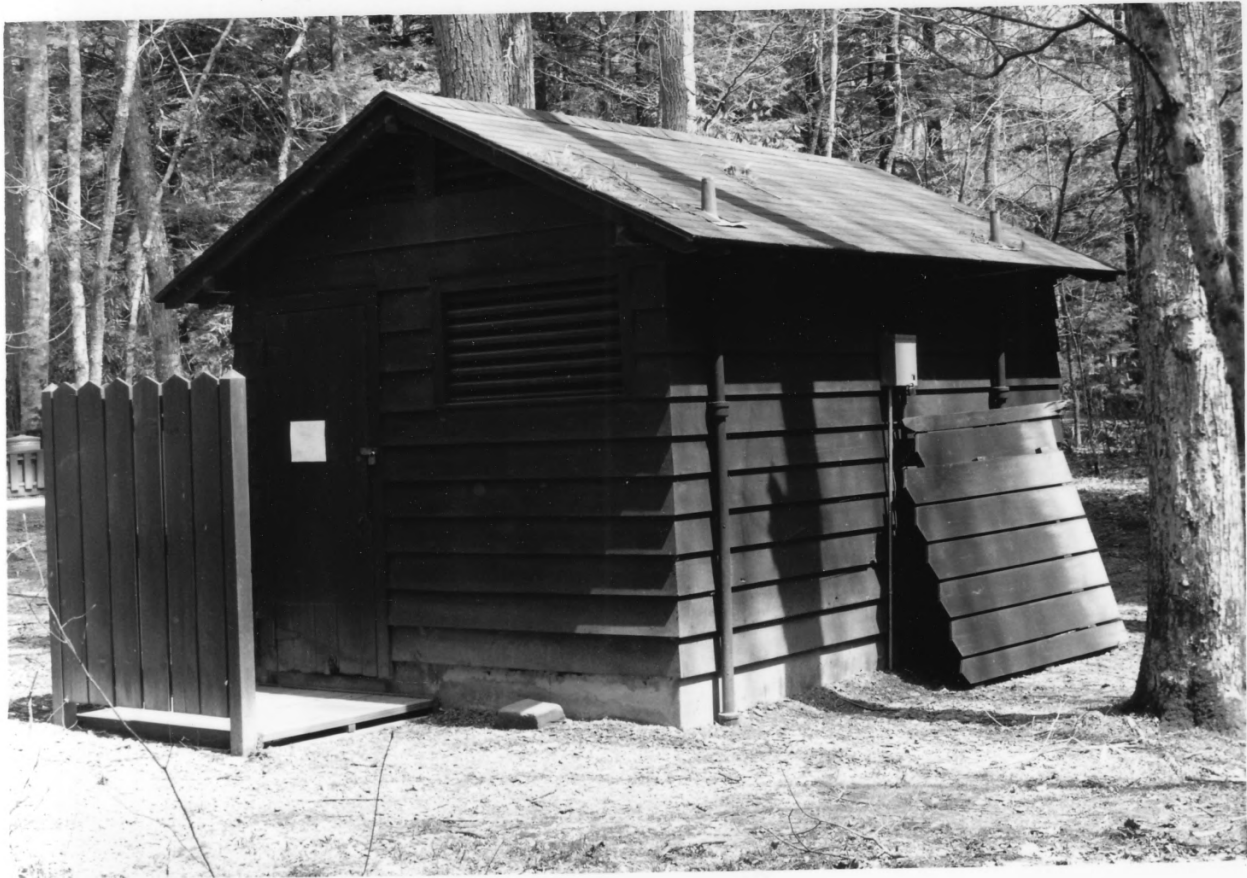

Blue Bend Forest ~~Camp~~ Greenbrier Co WV
large picnic shelter / administration bldg, north facade

Blue Bend Forest Camp, Greenbrier Co, WV
Large shelter / administration bldg, south facade

Blue Bend Forest Camp Greenbrier Co WV
2 storage sheds (non-contributing)

Blue Bend Forest Camp Greenbrier Co WV
double privy (non-contributing)

Blue Band Forest Camp
Greenbrier Co, WV
water fountain

Blue Bend Forest Camp, Greenbrier Co WV
water retention tank for gravity flow water system