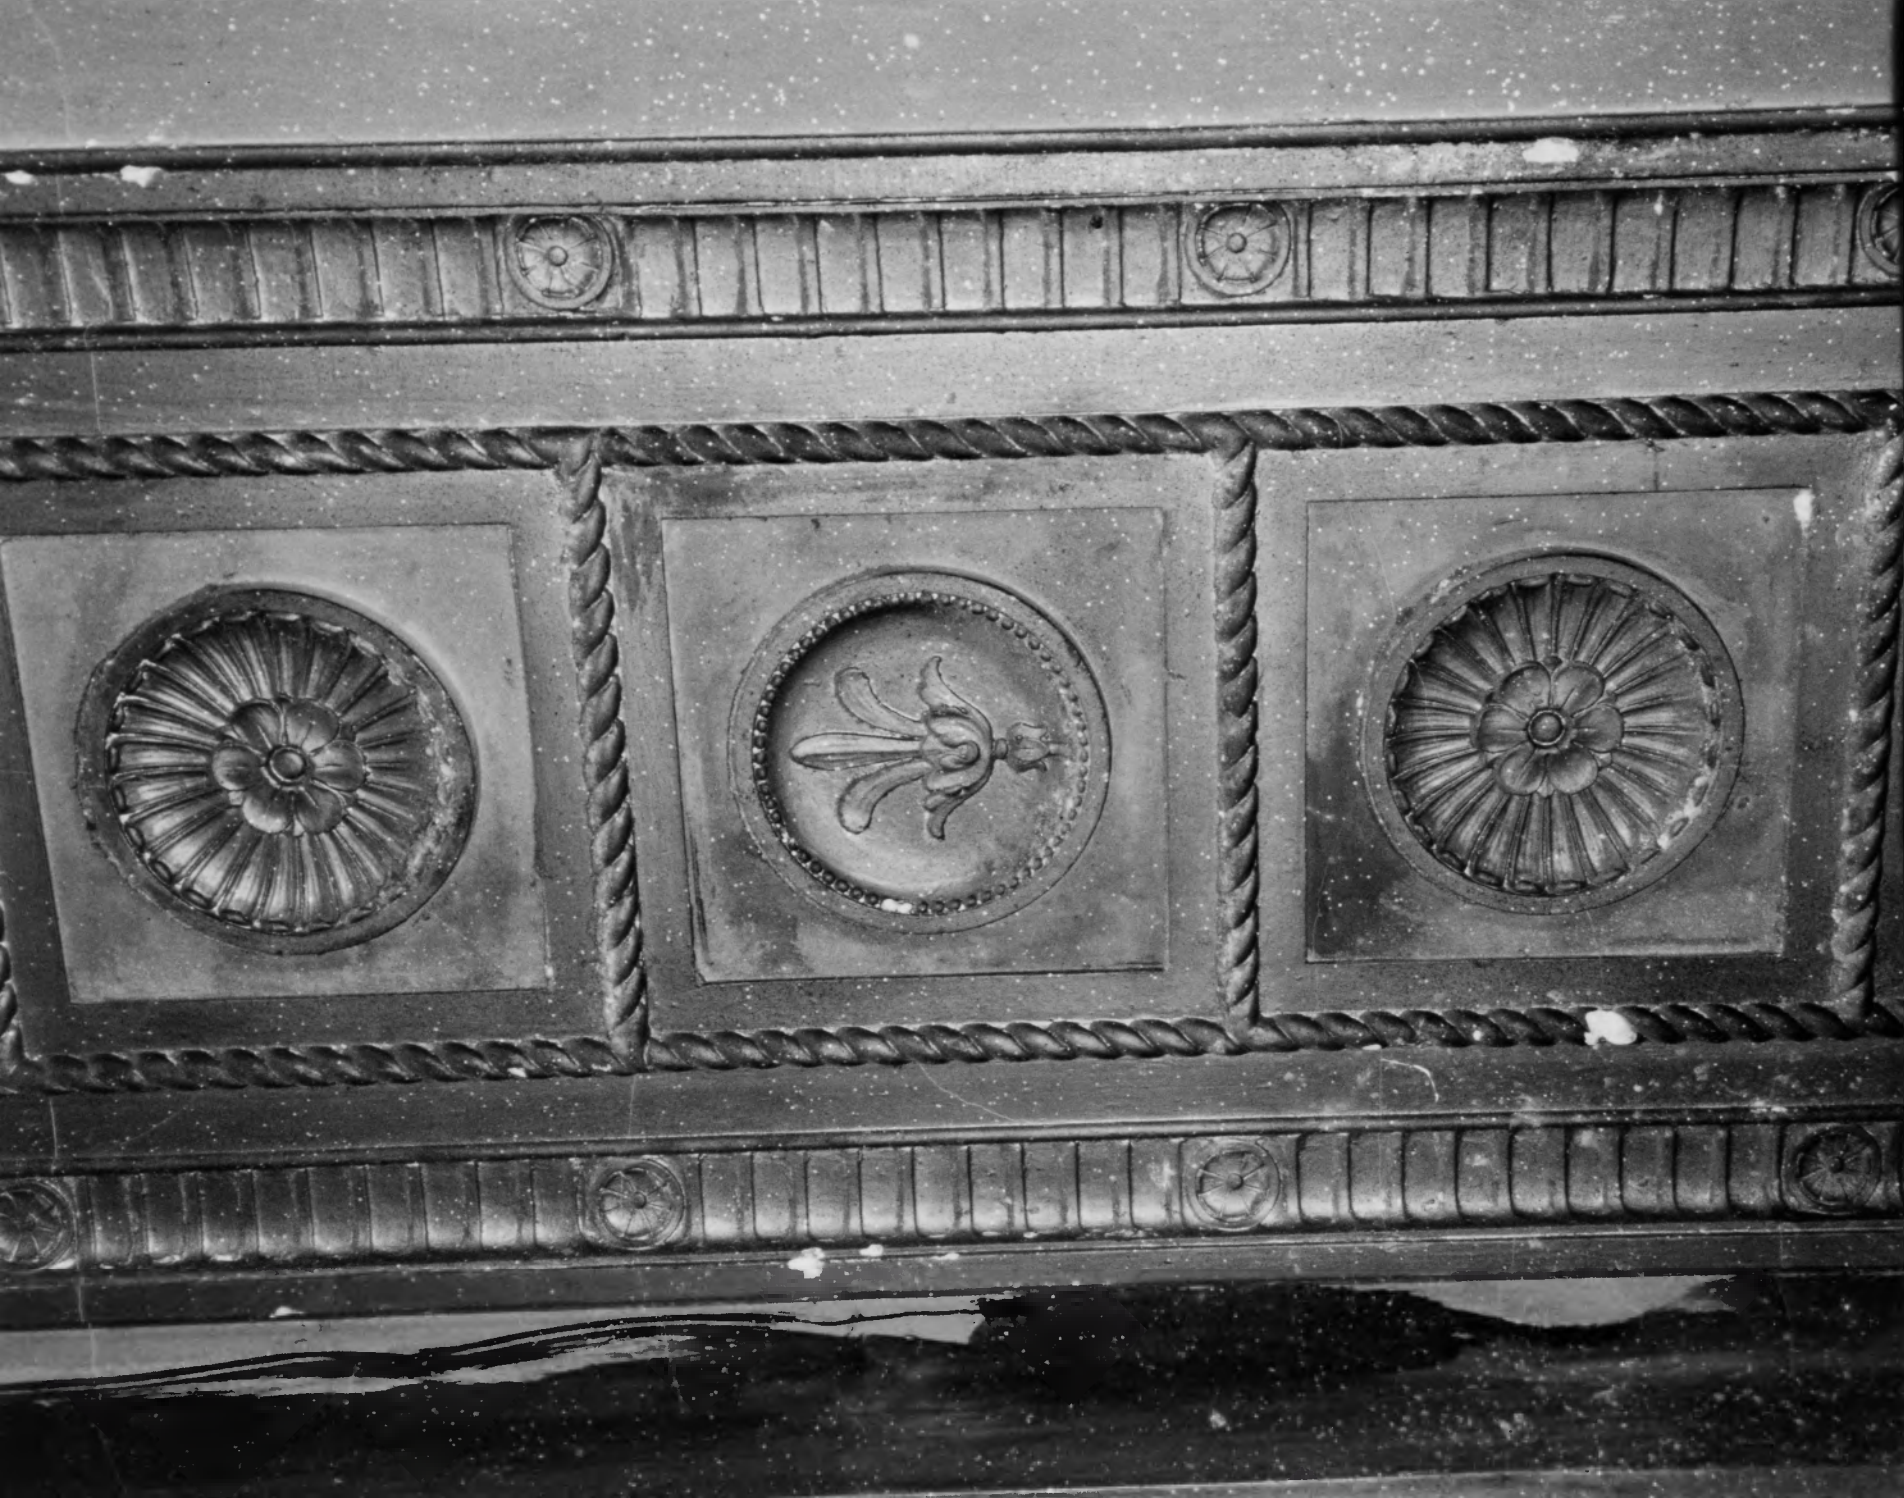

VIEW LOOKING SOUTHWEST

14 OF 17

CHEVY CHASE THEATER  
5612 CONNECTICUT AVE, N.W.  
WASHINGTON, DC

TRACERIES

MAY 1995

TRACERIES, 5420 WESTERN AVE, CHEVY CHASE, MD  
DETAIL OF ORNAMENTAL PANEL, FIRST FLOOR,  
MAIN THEATER, VIEW LOOKING SOUTHWEST