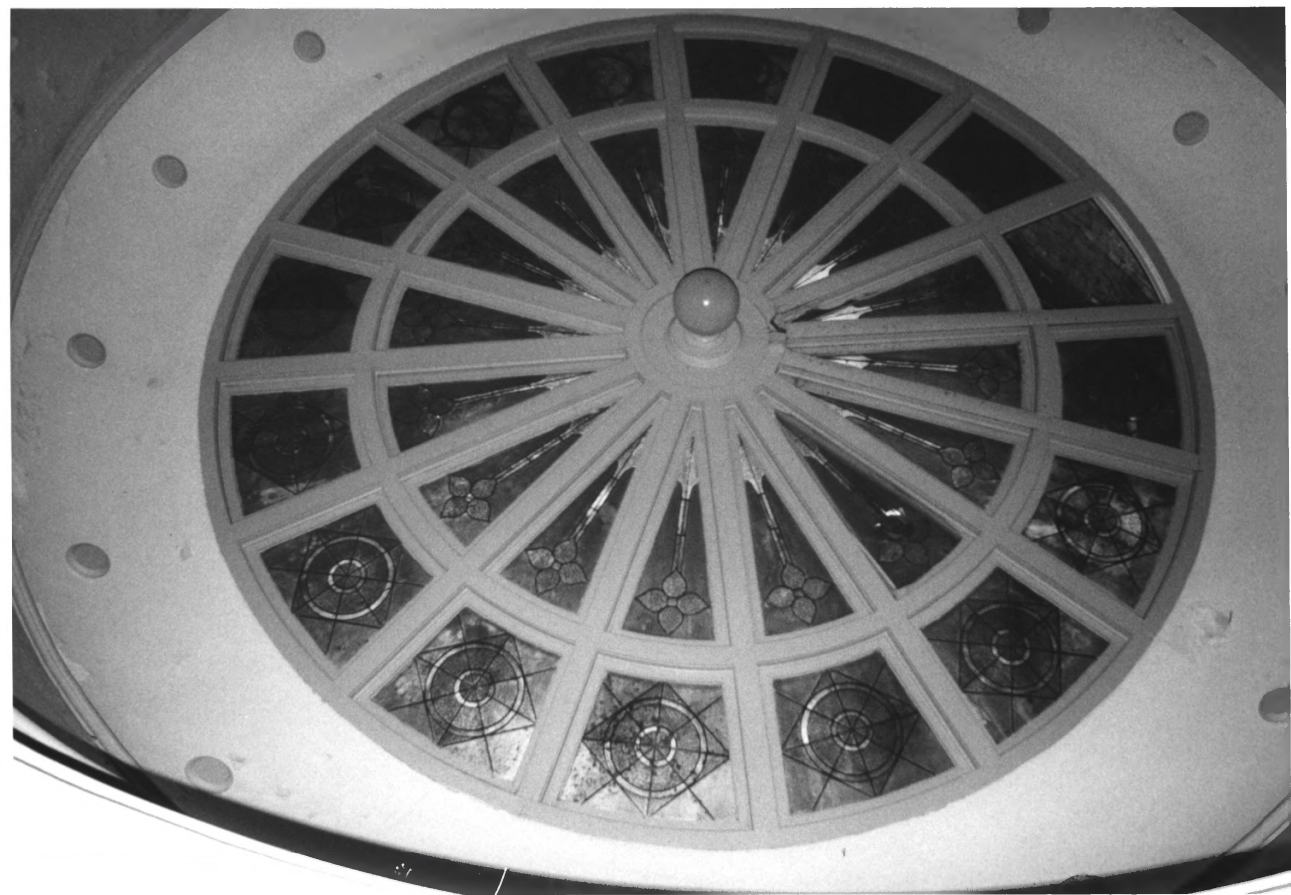

Photo Date: February, 1983

Negative at: Arizona SHPO

View Looking SW

Photo 2 of 3

El Paso & Southwestern RR YMCA
Douglas, Arizona
Photo By: Gloria Scott
Photo Date: February, 1983
Negative at: Arizona SHPO
View Looking SW
Photo 3 of 3

1. El Paso and Southwestern Railroad
Passenger Depot
2. Douglas, Arizona
3. David J. Kincaid
4. December 1985
5. City of Douglas
6. Interior view of circular skylight showing stained glass in wedge-shaped pattern atop central rotunda. Camera pointed towards ceiling.
7. Photo #5