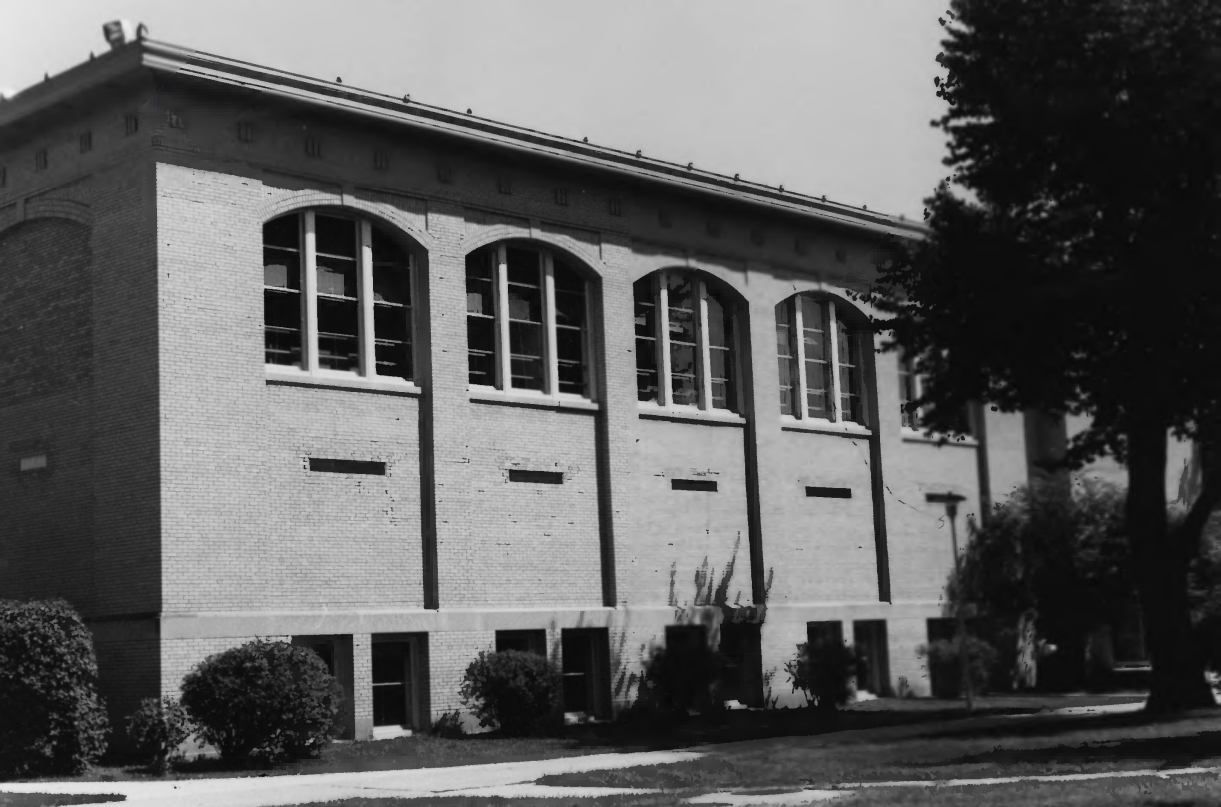

RICH H
CULTURE

AGRICULTURE & MANUAL ARTS BUILDING
UW-Platteville, Platteville, Grant
County, WI . Photo by Paul R.
Lusignan, September 1984. Negative
at State Historical Society of WI.
View from southwest. Photo #1 of 4.

LUDWIG HALL
ARTS CENTER

AGRICULTURE & MANUAL ARTS BUILDING
UW-Platteville, Platteville, Grant
County, WI. Photo by Paul R.
Lusignan, September 1984. Negative
at State Historical Society of WI.
View from southeast. Photo #2 of 4.

1916

ULTRICH HALL
AGRICULTURE

AGRICULTURE & MANUAL ARTS BUILDING
UW-Platteville, Platteville, Grant
County, WI. Photo by Paul R.
Lusignan, September 1984. Negative
at State Historical Society of WI.
View from south - entrance detail
Photo #3 of 4.