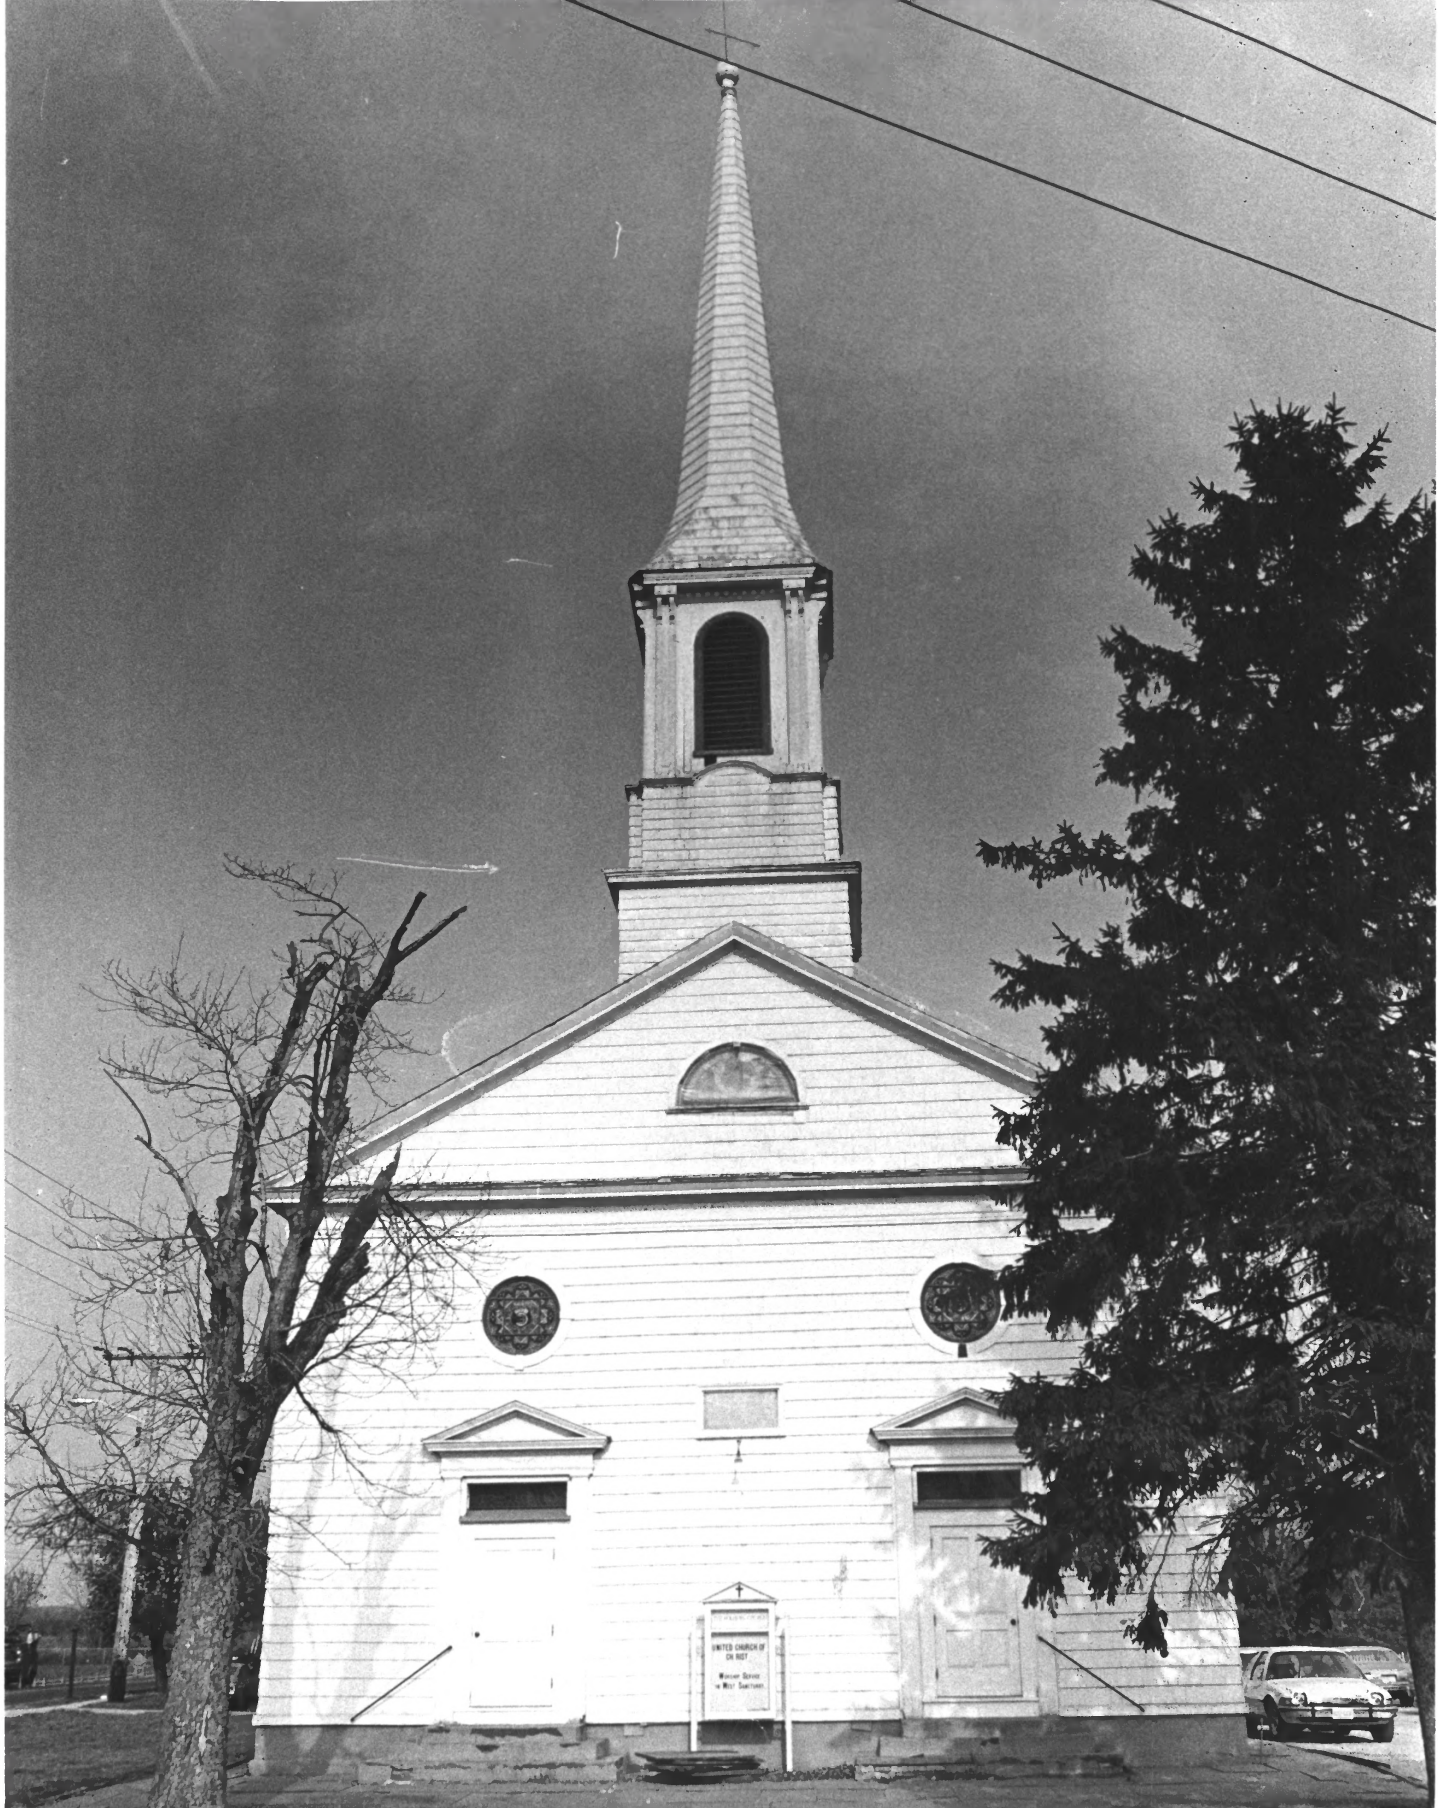

UNITED CHURCH OF CHRIST
Worship Service
in West Easton