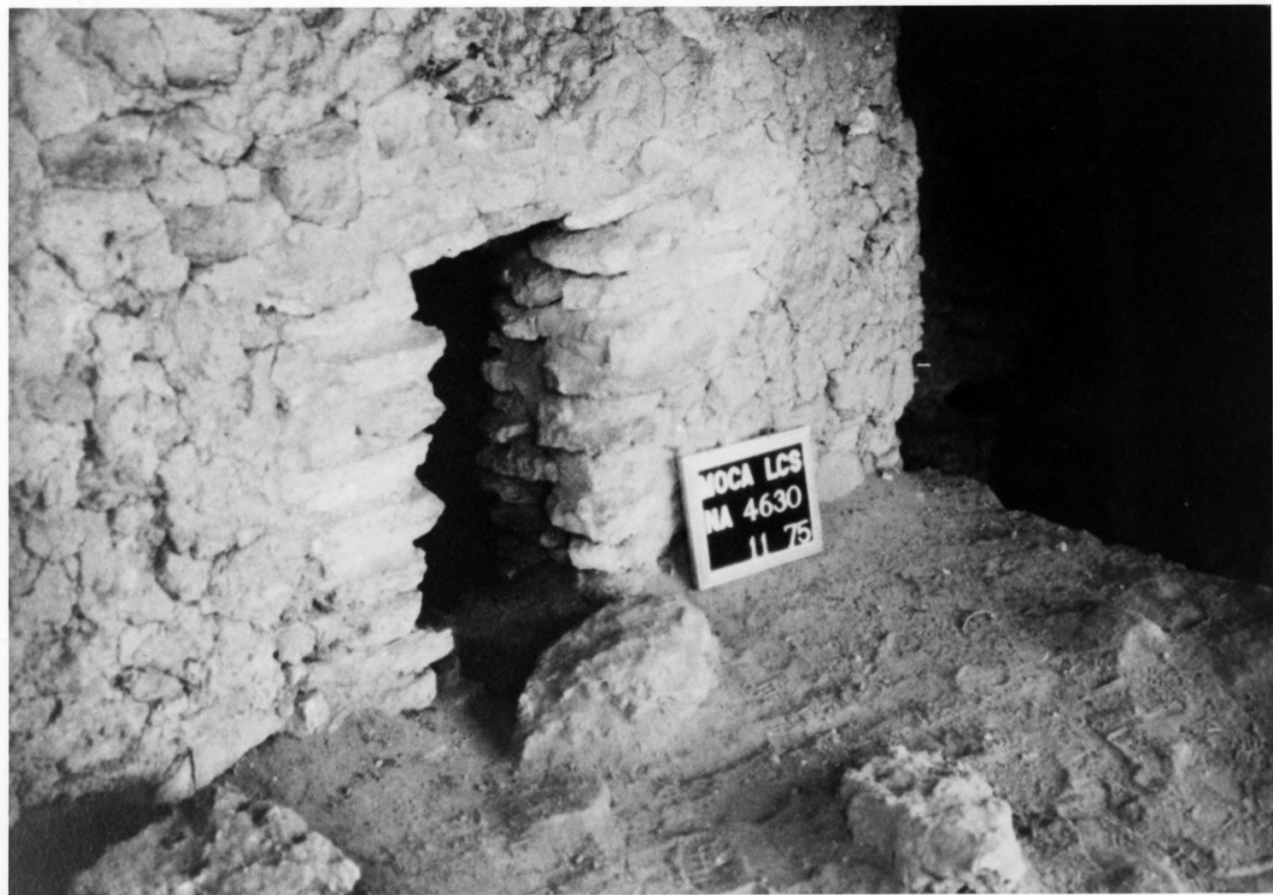

PHOTO INFORMATION

1. Name: Montezuma Castle National Monument (NA1278)
2. Location: Camp Verde, Rimrock, Yavapai *County*
3. Name of Photographer: R. L. Hall
4. Date of Photo: 11/14/75
5. Location of Negative: WAC
6. Description of View: Montezuma Castle (NA1278)
closeup view looking north.
7. Photo No. 0000001

002

11/20/78

OCT 13 1978

PROPERTY OF THE NATIONAL REGISTER

MOCA LCS
NA 4630
11 75

PHOTO INFORMATION

1. Name: Montezuma Castle, Montezuma Castle Nat. Mon.
2. Location: Camp Verde, Rimrock, Yavapai *County*
3. Name of Photographer: R. L. Hall, LCS
4. Date of Photo: 11/5/75
5. Location of Negative: WAC
6. Description of view: Closeup of door at Swallet -
Cave (NA4630) - Heading south
7. Photo No.: None

OCT 13 1978

DOE
11/20/78

PROPERTY OF THE NATIONAL REGISTER

PHOTO INFORMATION

1. Name: Montezuma Well, Montezuma Castle Nat. Mon.
2. Location: Camp Verde, Rimrock, Yavapai *County*
3. Name of Photographer: R. H. Hall, LCS
4. Date of Photo: 11/4/75
5. Location of Negative: WAC
6. Description of View: Closeup of NA1272, Well Unit.
Heading west.
7. Photo No. 0000002