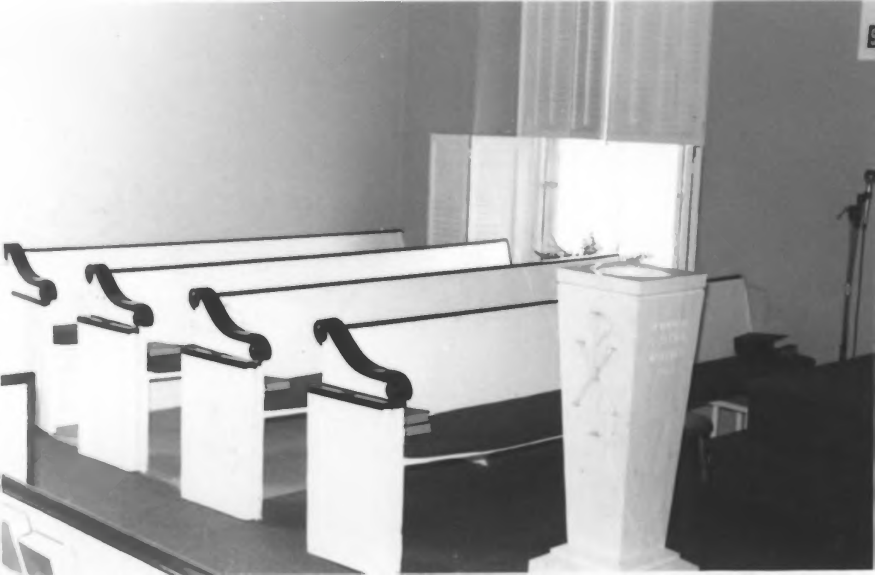

Photographer— John B. Gourley
5406 Lake Road
Wildwood Crest, N.J.

March 12, 1987 08266

Negative located at above address

Staircase leading to balcony
and slave stalls.

NJ-Cape May Co.-Cold Spring Pres. Ch.-No. 26 of 29