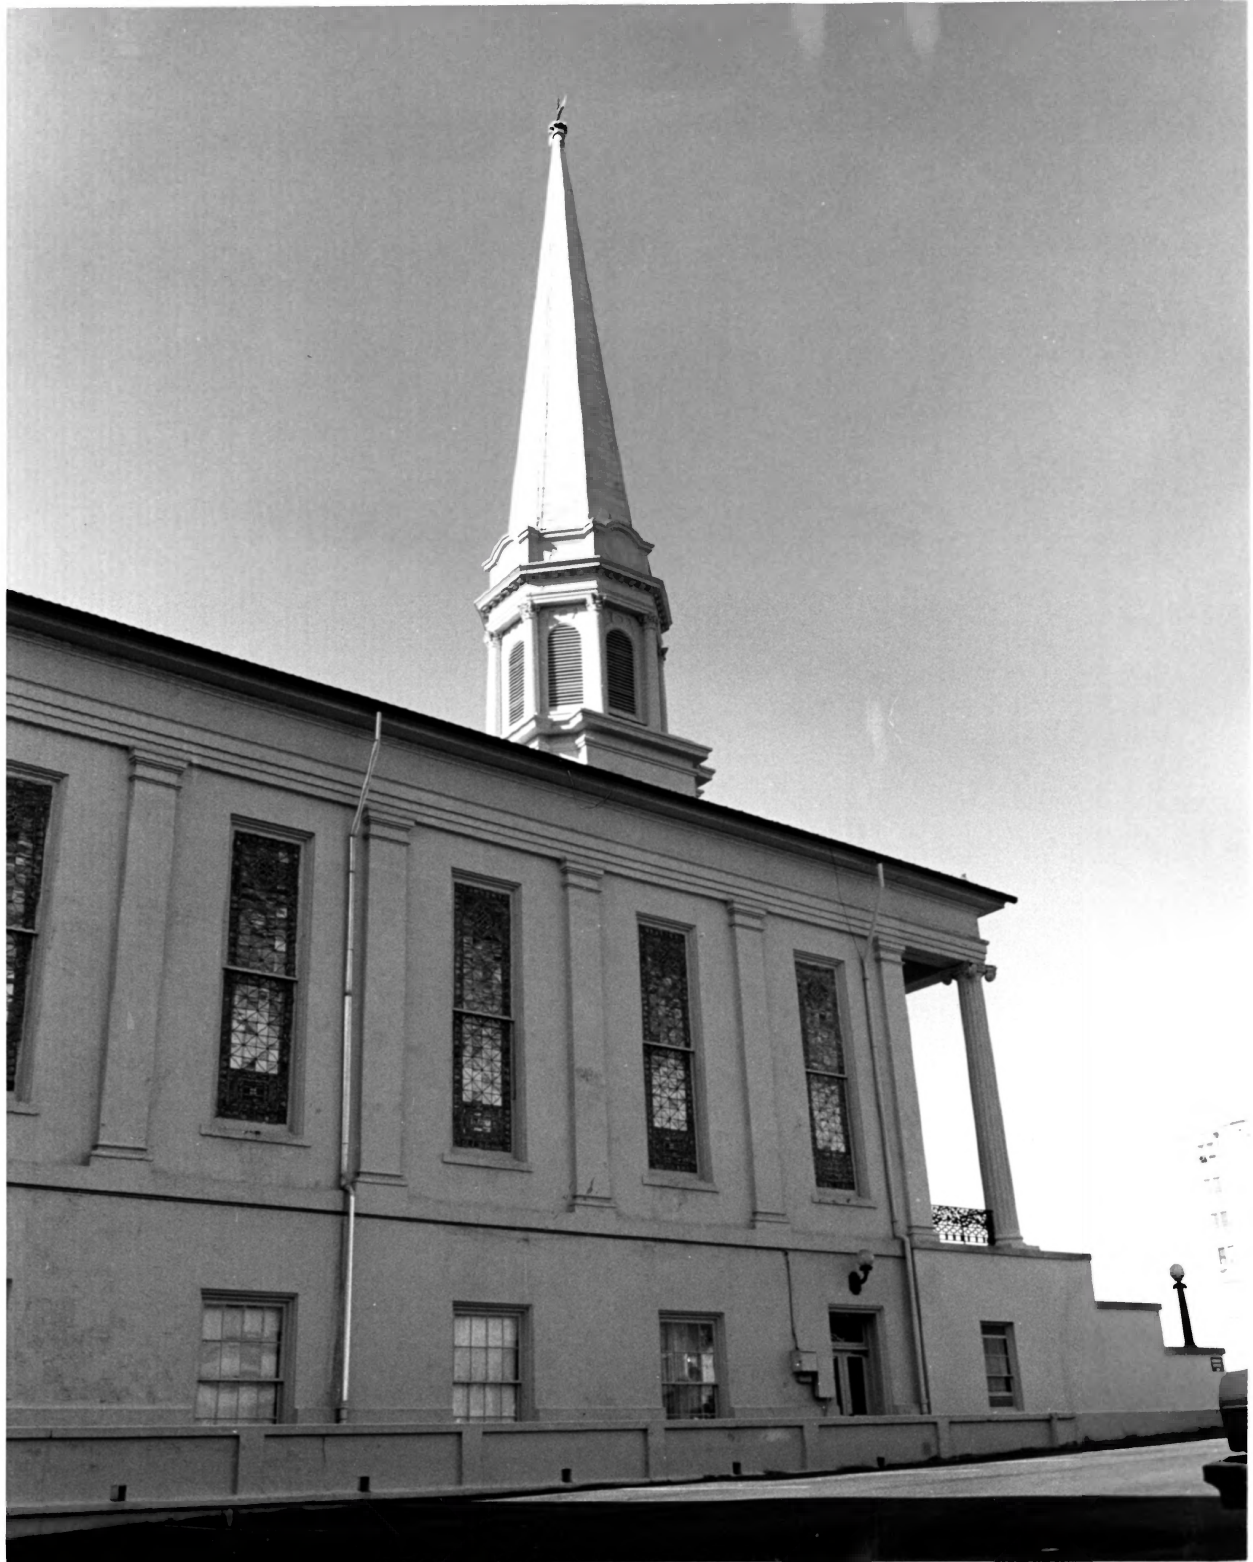

Downtown Baptist Church  
Greenville, South Carolina  
Mary A. Eaddy, Jan. 1976, S.C.  
Department of Archives & History  
front

DEC 29 1976 # 1 of 8

AUG 16 1977

*GREENVILLE COUNTY*

Downtown Baptist Church  
Greenville, South Carolina  
Mary A. Eaddy, Jan. 1976, S.C.

Department of Archives & History  
left side # 2 of 8

DEC 9 9 1976

AUG 16 1977

GREENVILLE COUNTY

Greenville County

Downtown Baptist Church  
Greenville, South Carolina

DEC 29 1976

Mary A. Eaddy, Jan. 1976, S.C.