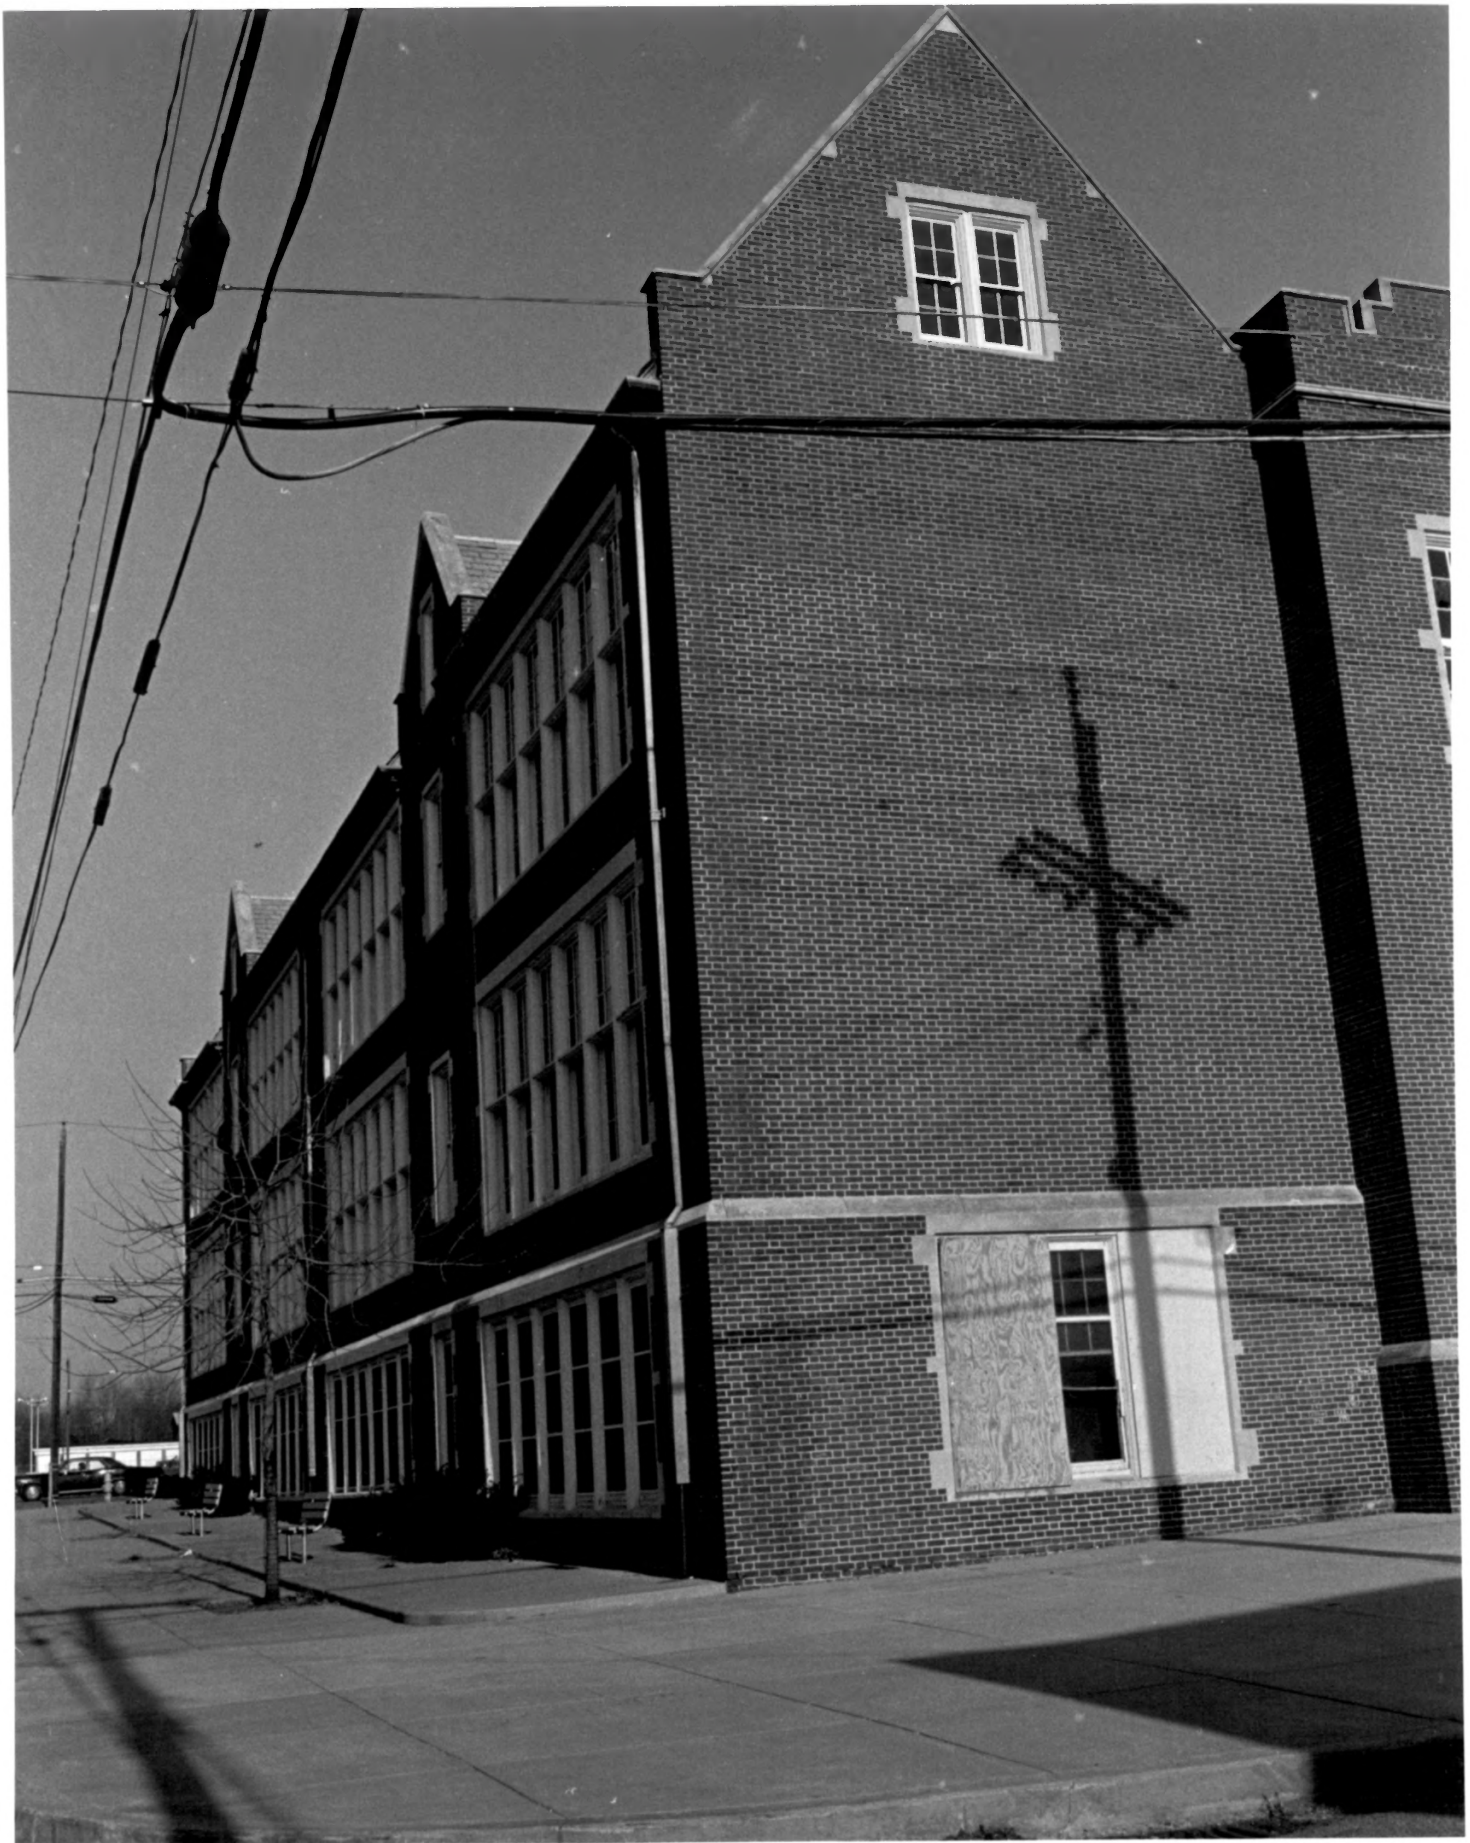

Description: NORTHERN FACADE AND EAST WING, CORNER of
West 4th and BAYARD STREETS (looking Southwest)

Photograph Number: 1 of 16

CHARLES E LORE
~ ~ ~ SCHOOL ~ ~ ~

Name: CHARLES. B. LORE SCHOOL

Location: ^{WEST} 4th STREET, between Bayard and Woodlawn, WILMINGTON
DE.

CHARLES B. LORE
SCHOOL

NAME CHARLES E. LANE School

1000 1/2 Street, between Taylor and Louisiana, Washington, DC

Address of Parent

Date December 1941

Location of photo

Historical Foundation, 1000

Washington, DC

Description of photo taken with stereo camera

of the monument and the other side

Photograph number 2 of 16

Name: CHARLES B. LORE SCHOOL

Location: WEST 4th STREET, between Bayard and Woodlawn, WILMINGTON
DE.

Photographer: PATRICIA MALEY

Date: December 1982

Location of Negative:

WILMINGTON PLANNING OFFICE

WILMINGTON, DE.

Description: EAST wing of building, looking northwest

Photograph Number: 4 of 16

Name: CHARLES B. LORE SCHOOL