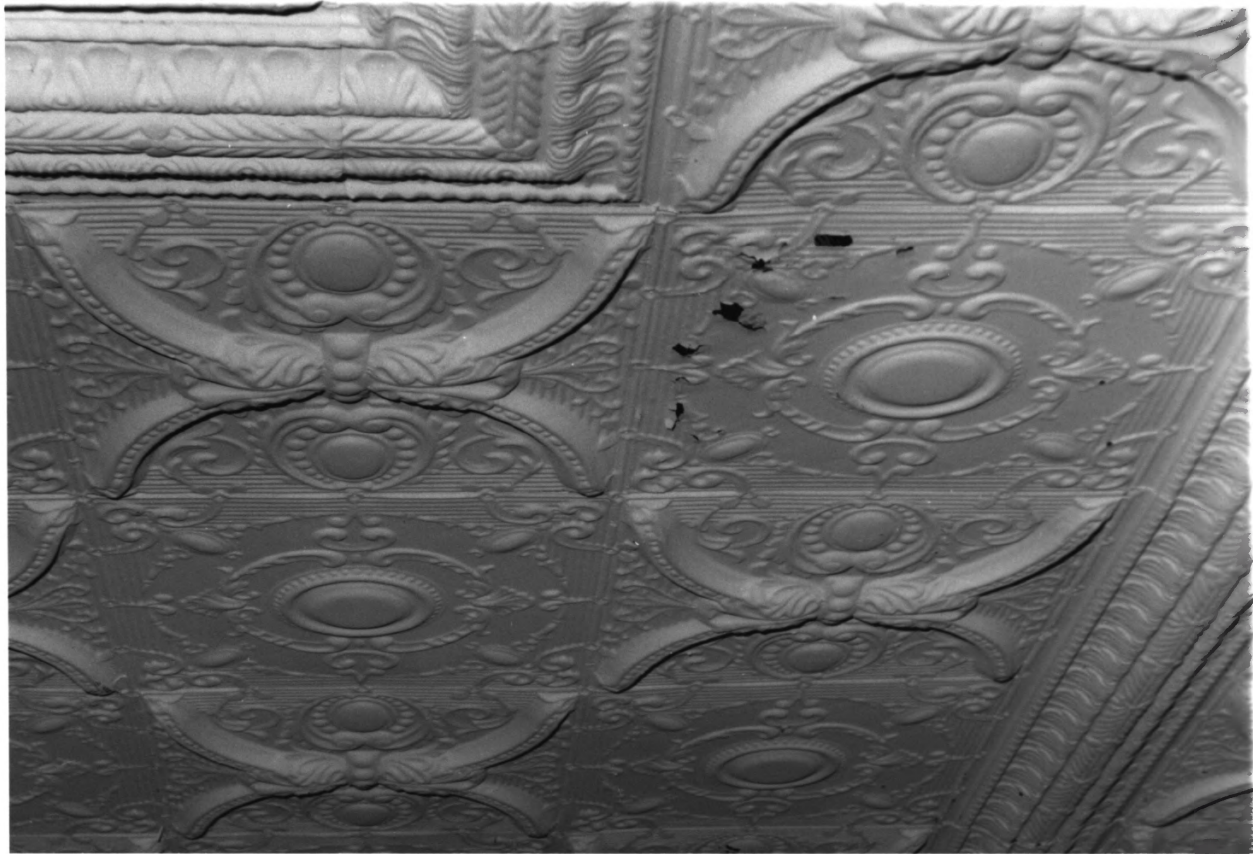

Atchison County, Ks

May, 1977

Mareha Hagedorn-Krass

KSHS

Northview, Choir loft, Pressed tin detail

16 of 17

NV, choir loft, pressed tin detail 16/17

St. Patrick's Catholic Church
Atchison County, KS