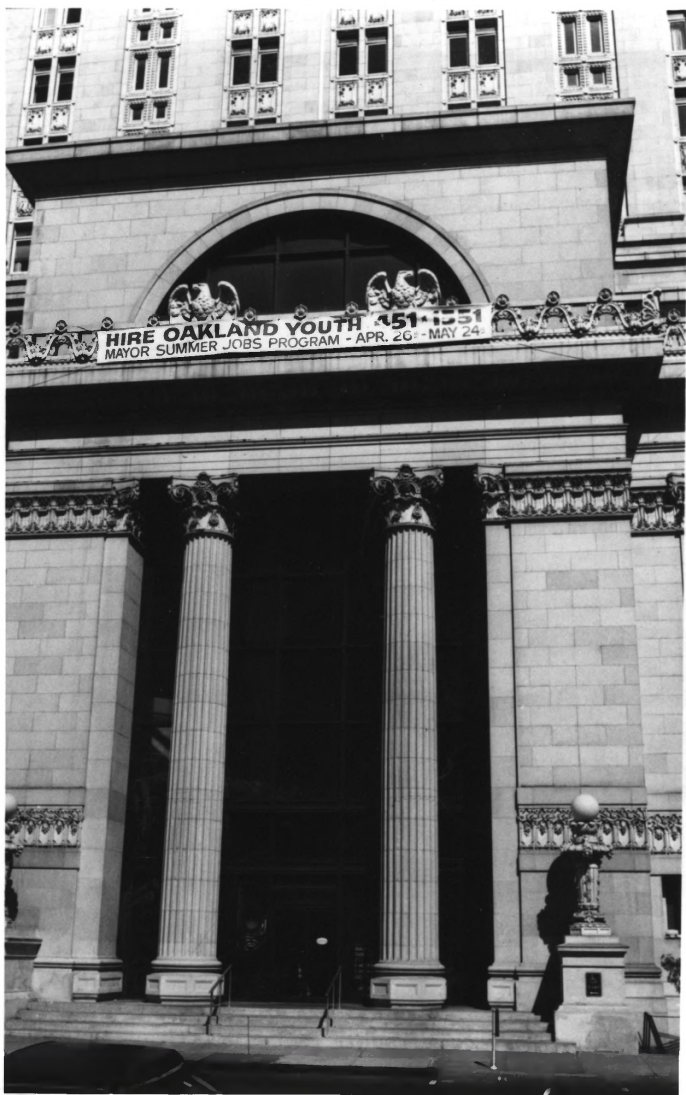

HIRE OAKLAND YOUTH 451-1551
MAYOR SUMMER JOBS PROGRAM - APR. 26 - MAY 24