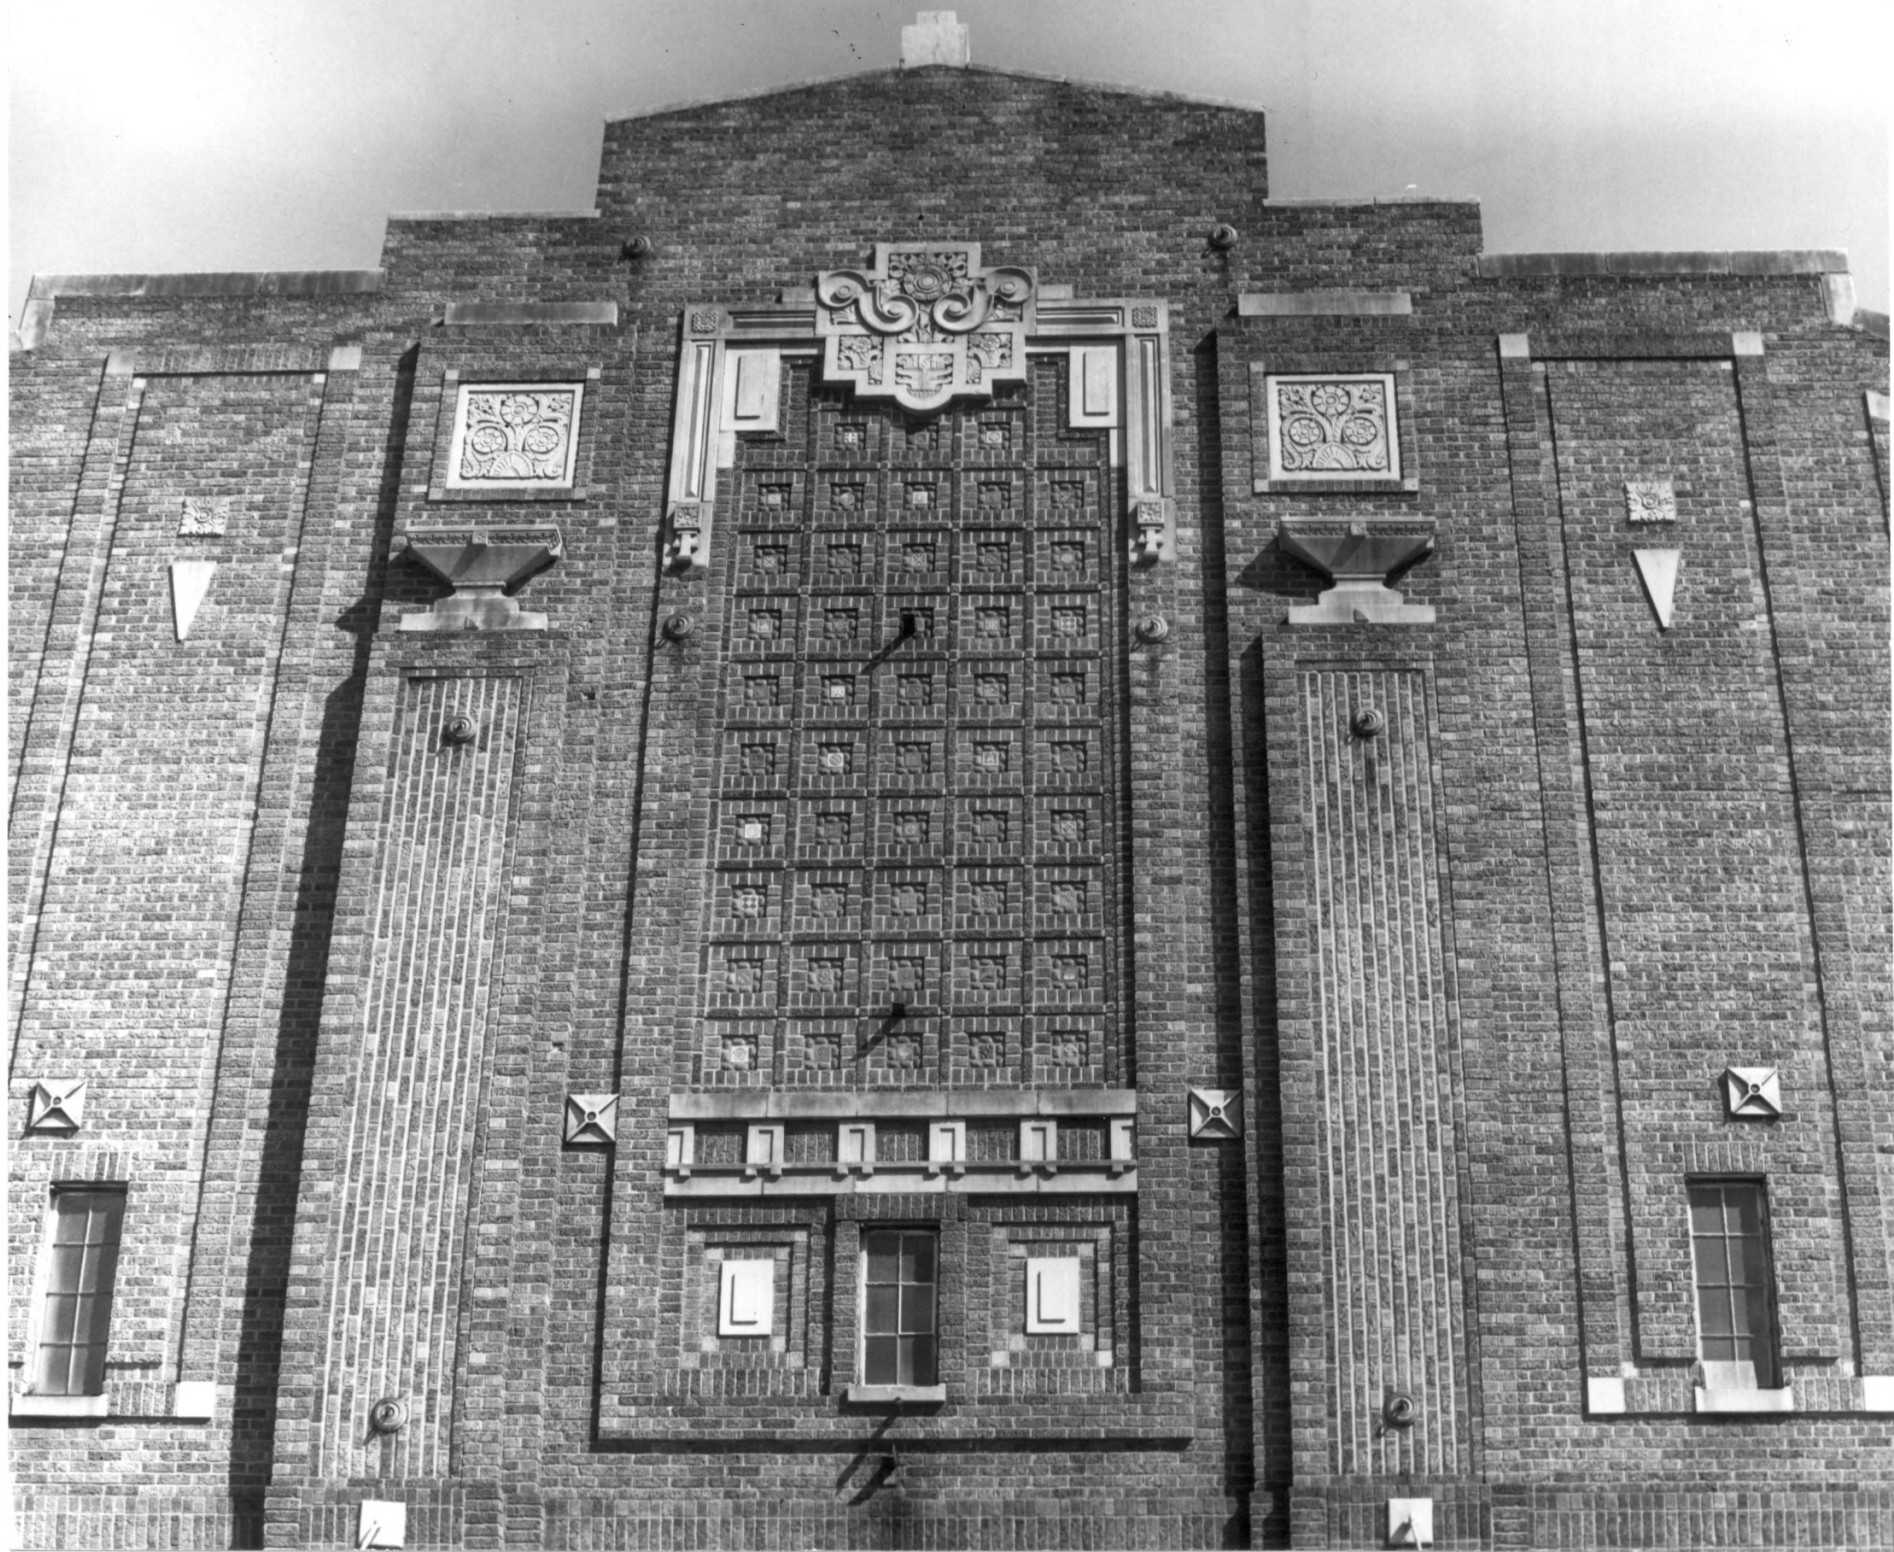

SAENGER THEATRE

Hattiesburg, Forrest County, Mississippi

Francis Farmer

February 9, 1979

1402 Mamie St. - Hattiesburg, Miss. 39401

Southwest (main) and southeast (side) facades,
looking north.

Photo 2 of 3

APR 18 1979

MAY 29 1979

SAENGER THEATRE

Hattiesburg, Forrest County, Mississippi

Francis Farmer

February 9, 1979

1402 Mamie St. - Hattiesburg, Miss. 39401

Southwest (main) facade, looking northeast.

Photo 1 of 3

APR 18 1979

MAY 29 1979

SAENGER THEATRE

Hattiesburg, Forrest County, Mississippi

Francis Farmer

February 9, 1979

1402 Mamie St.-Hattiesburg, Miss. 39401

Main lobby taken from west staircase to balconies, looking southeast. Outer vestibule and front doors to right; upper loggia and main auditorium to left.