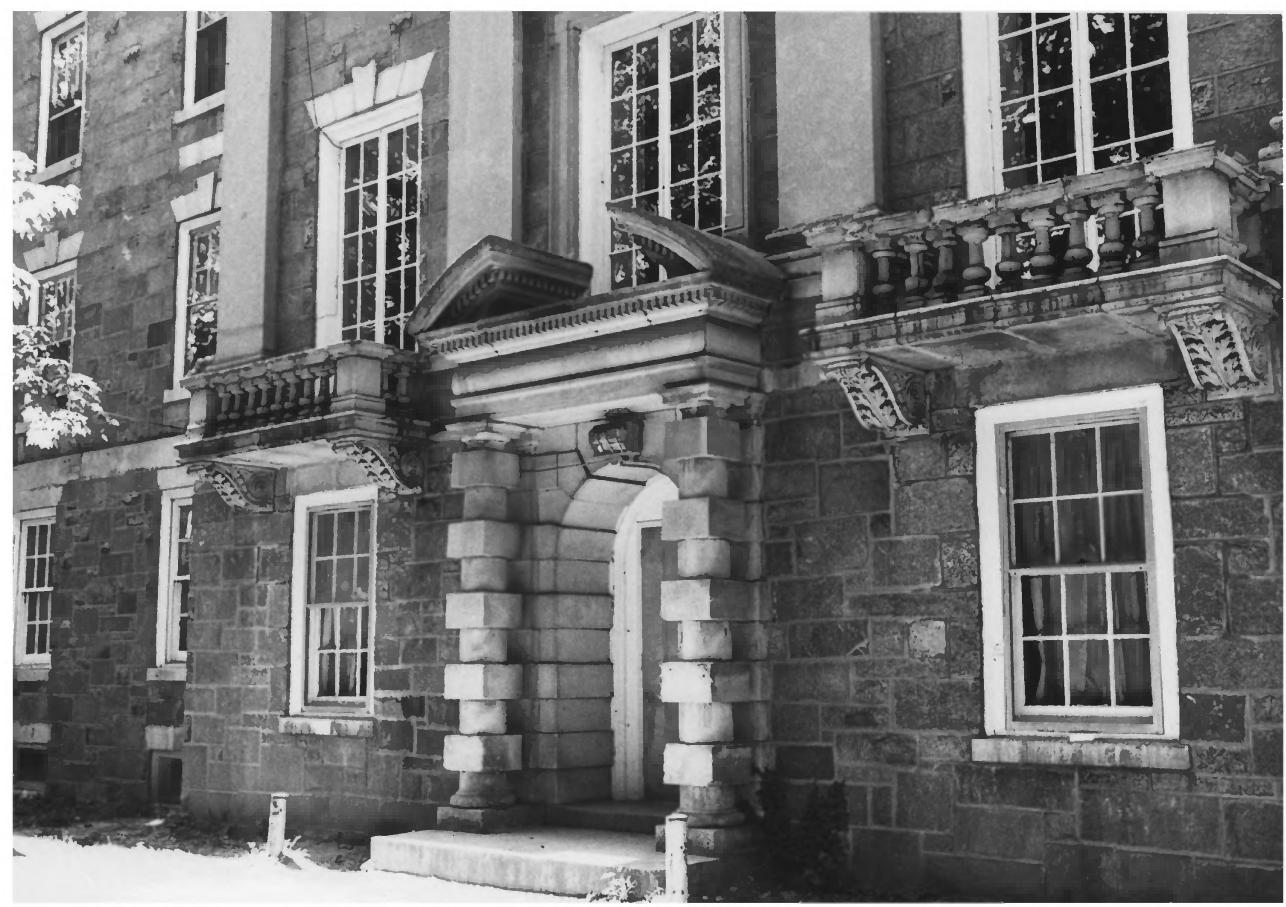

Tome School Historic District CE-1285

Cecil County, Maryland

photo: Janet Davis

neg loc; Maryland Historical Trust,  
Annapolis, Maryland

May 1982

Jackson House (CE-1266), main elev.

1/3

Tome School Historic District CE-1285