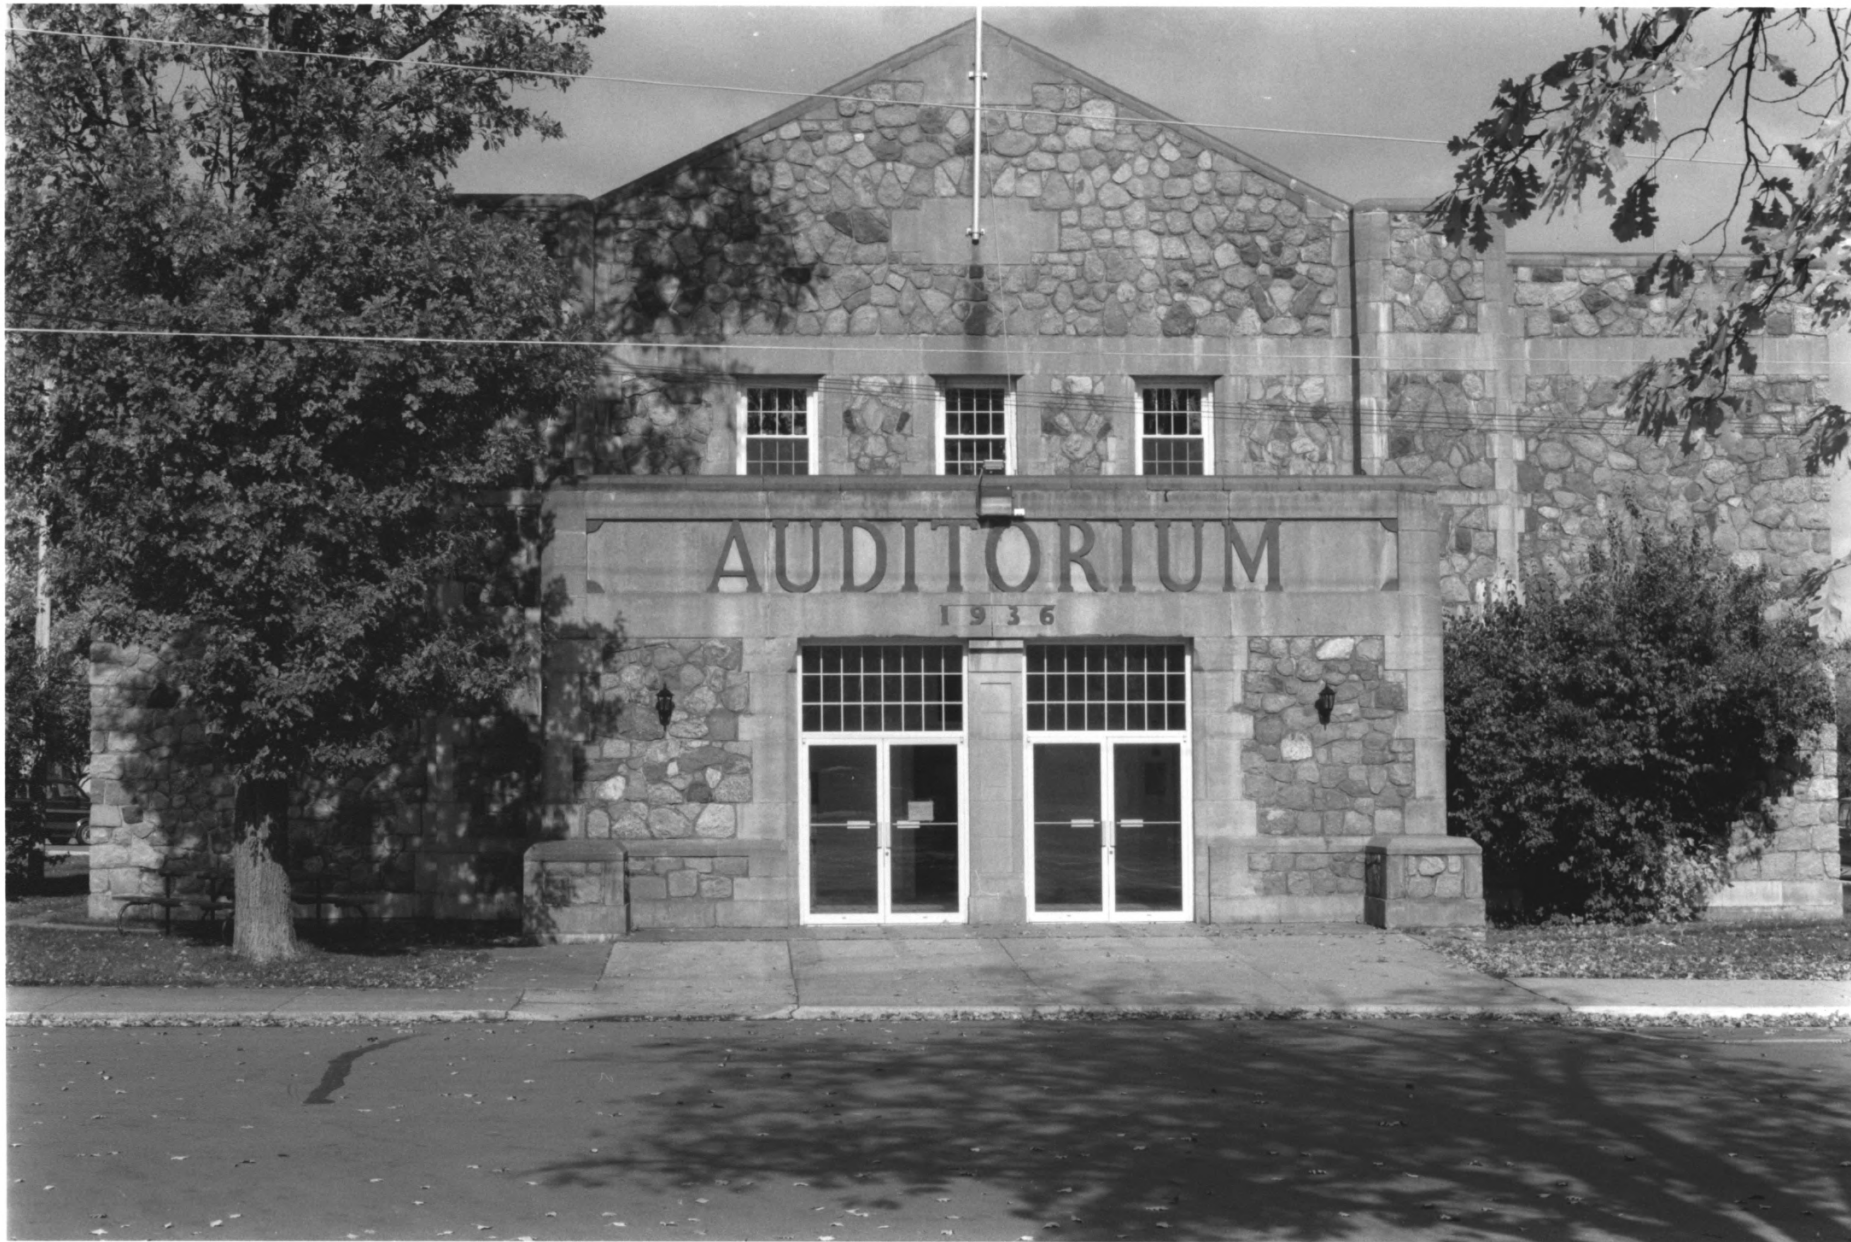

012212-2A/3

Photographer: Rolf Anderson
October 1994

Mn Historical Society, 345 Kellogg Blvd. W., St. Paul, Mn 55102-1906

Looking West

Deerwood Auditorium
27 East Forest Road, Deerwood
Crow Wing Co., Mn
012212-3A/4