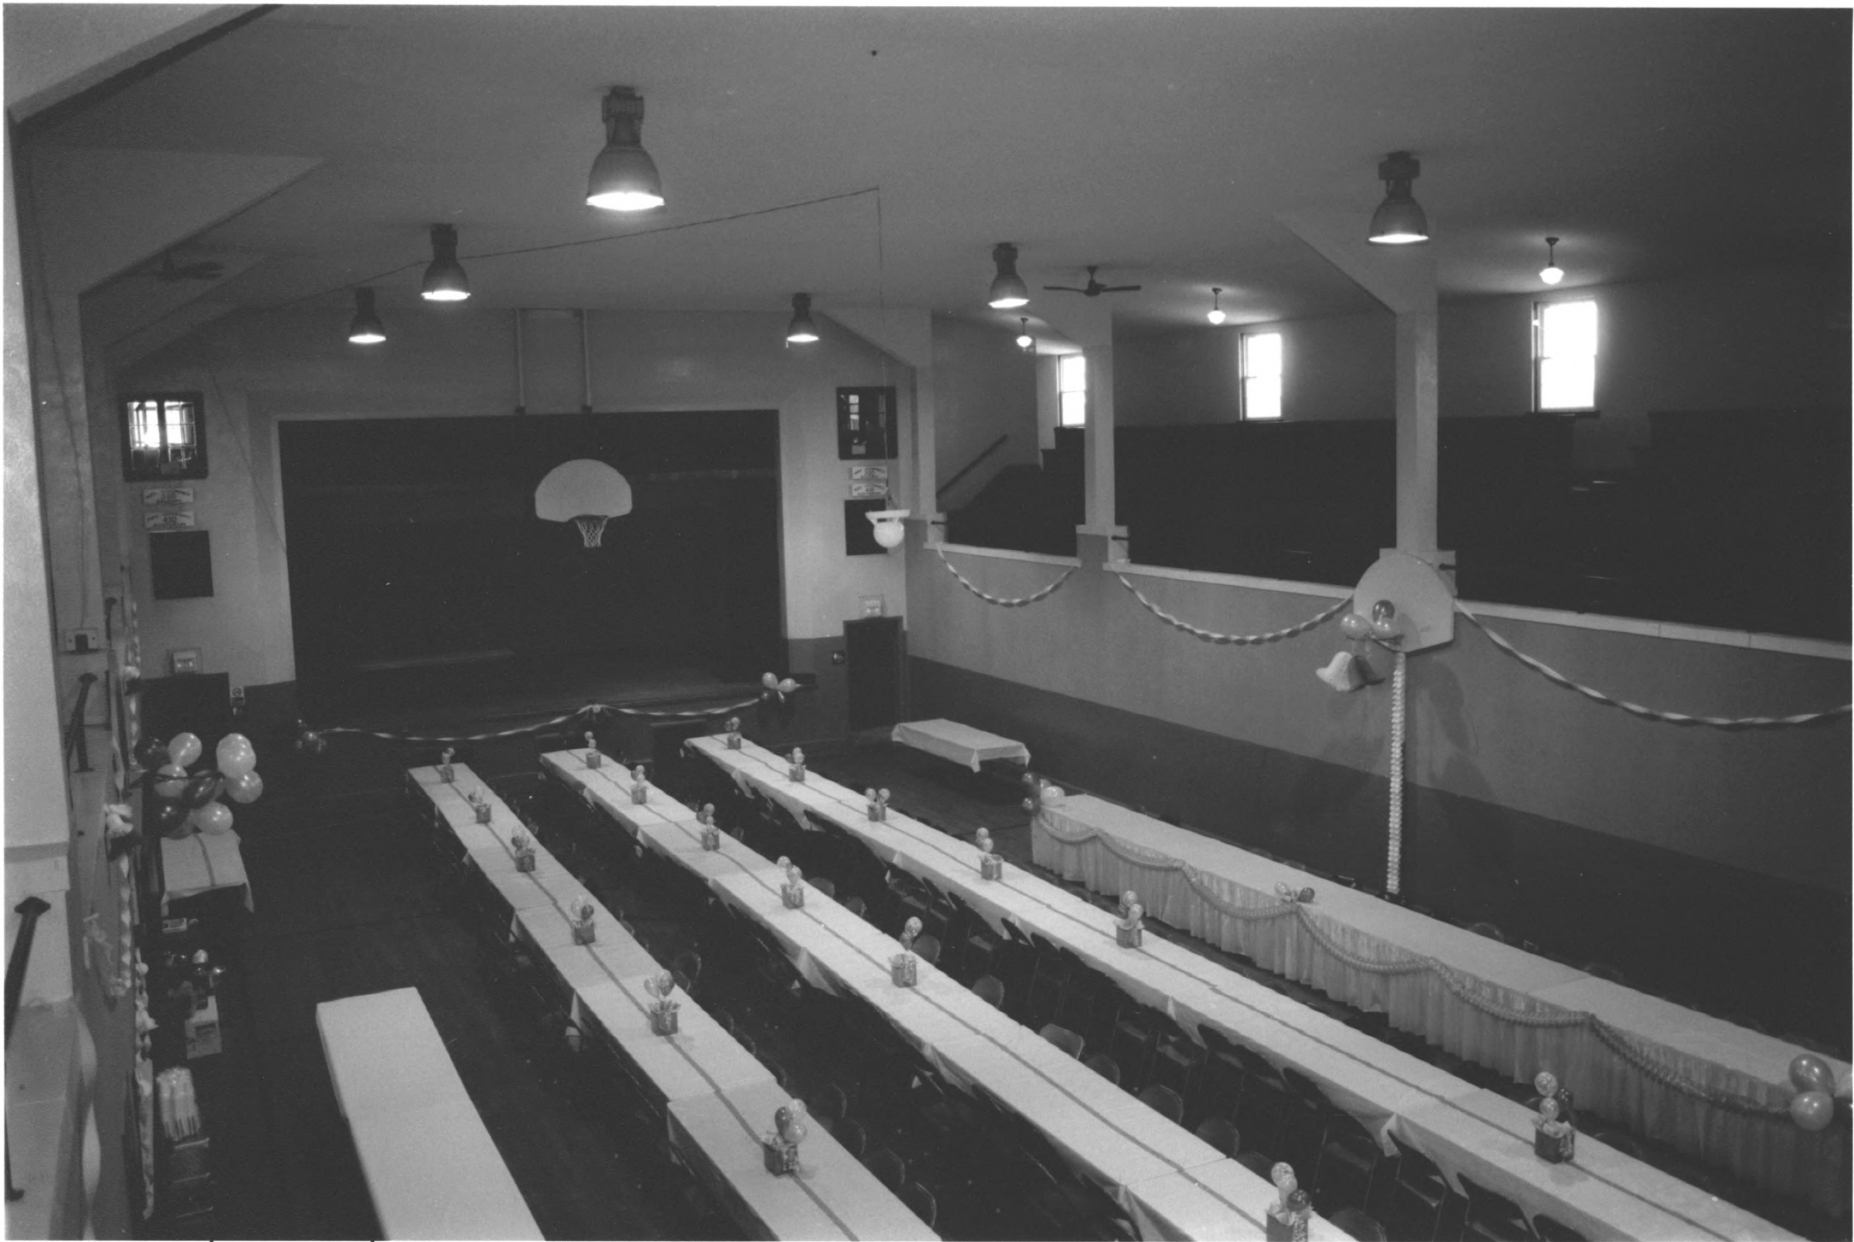

Crow Wing Co., MN

Photographer: Rolf Anderson

April 1995

MN Historical Society, 345 Kellogg Blvd. W., St. Paul, MN 55102-1906
Looking NE

Deerwood Auditorium
27, East Forest Road, Deerwood
Crow Wing Co., MN
012526-14/14A