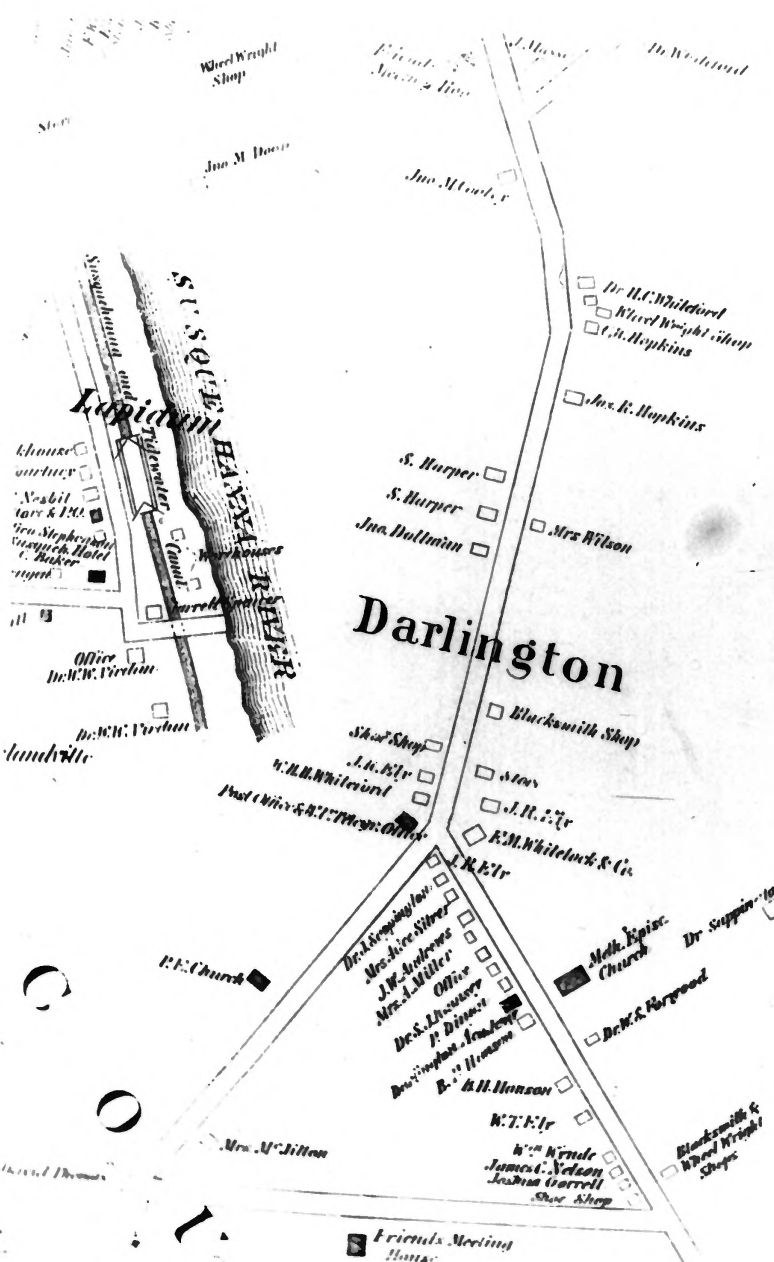

S. P. Stump

J. Wilson

J. Holloway

Old Mill

Darlington Historic District
Harford County,,Md
Detail from 1858 Jennings & Herrick
Map

67

$\frac{1}{55}$

Wired Wright Shop