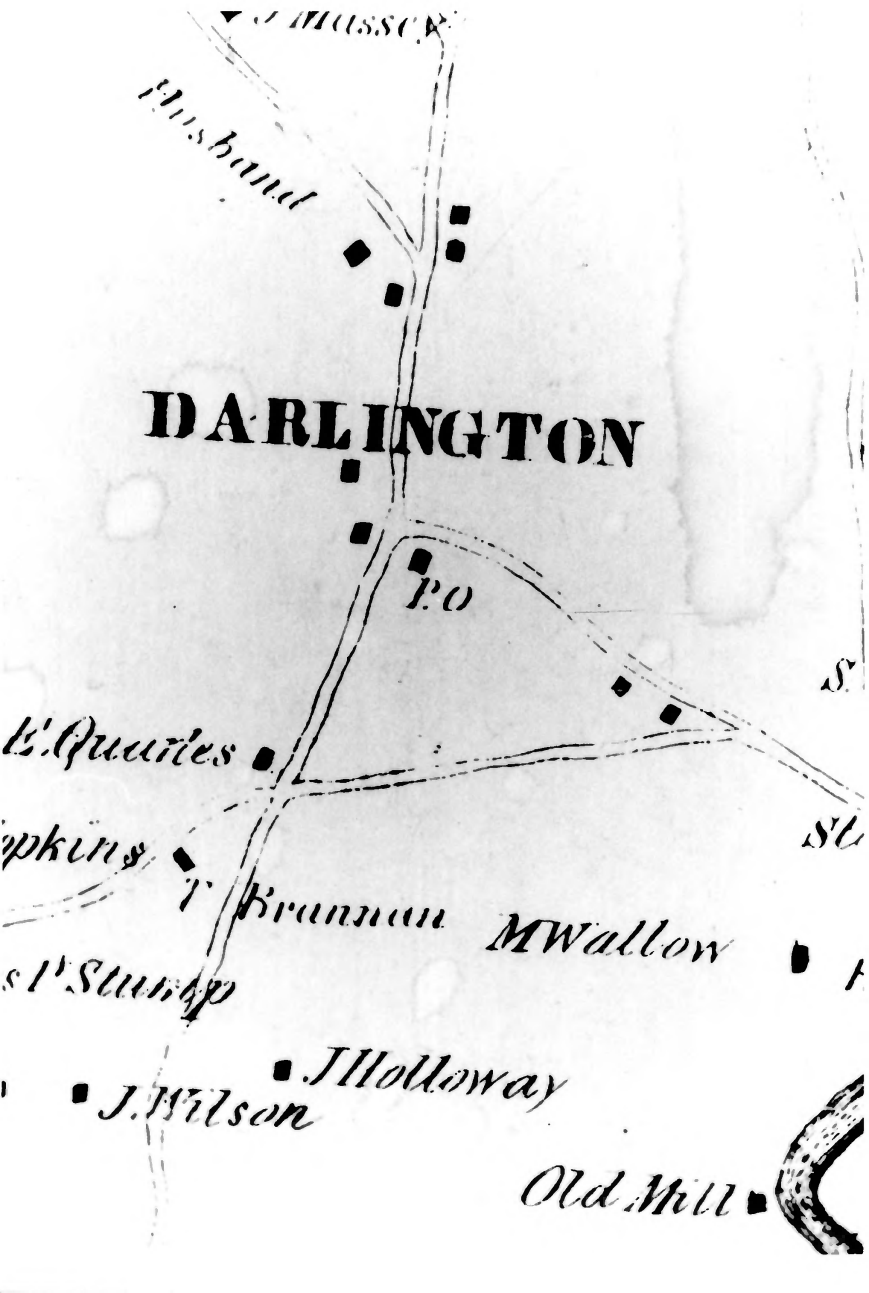

S. P. Stump

J. Wilson

J. Holloway

Old Mill

Darlington Historic District
Harford County,,Md
Detail from 1858 Jennings & Herrick
Map

67

$\frac{1}{55}$

Wired Wright Shop