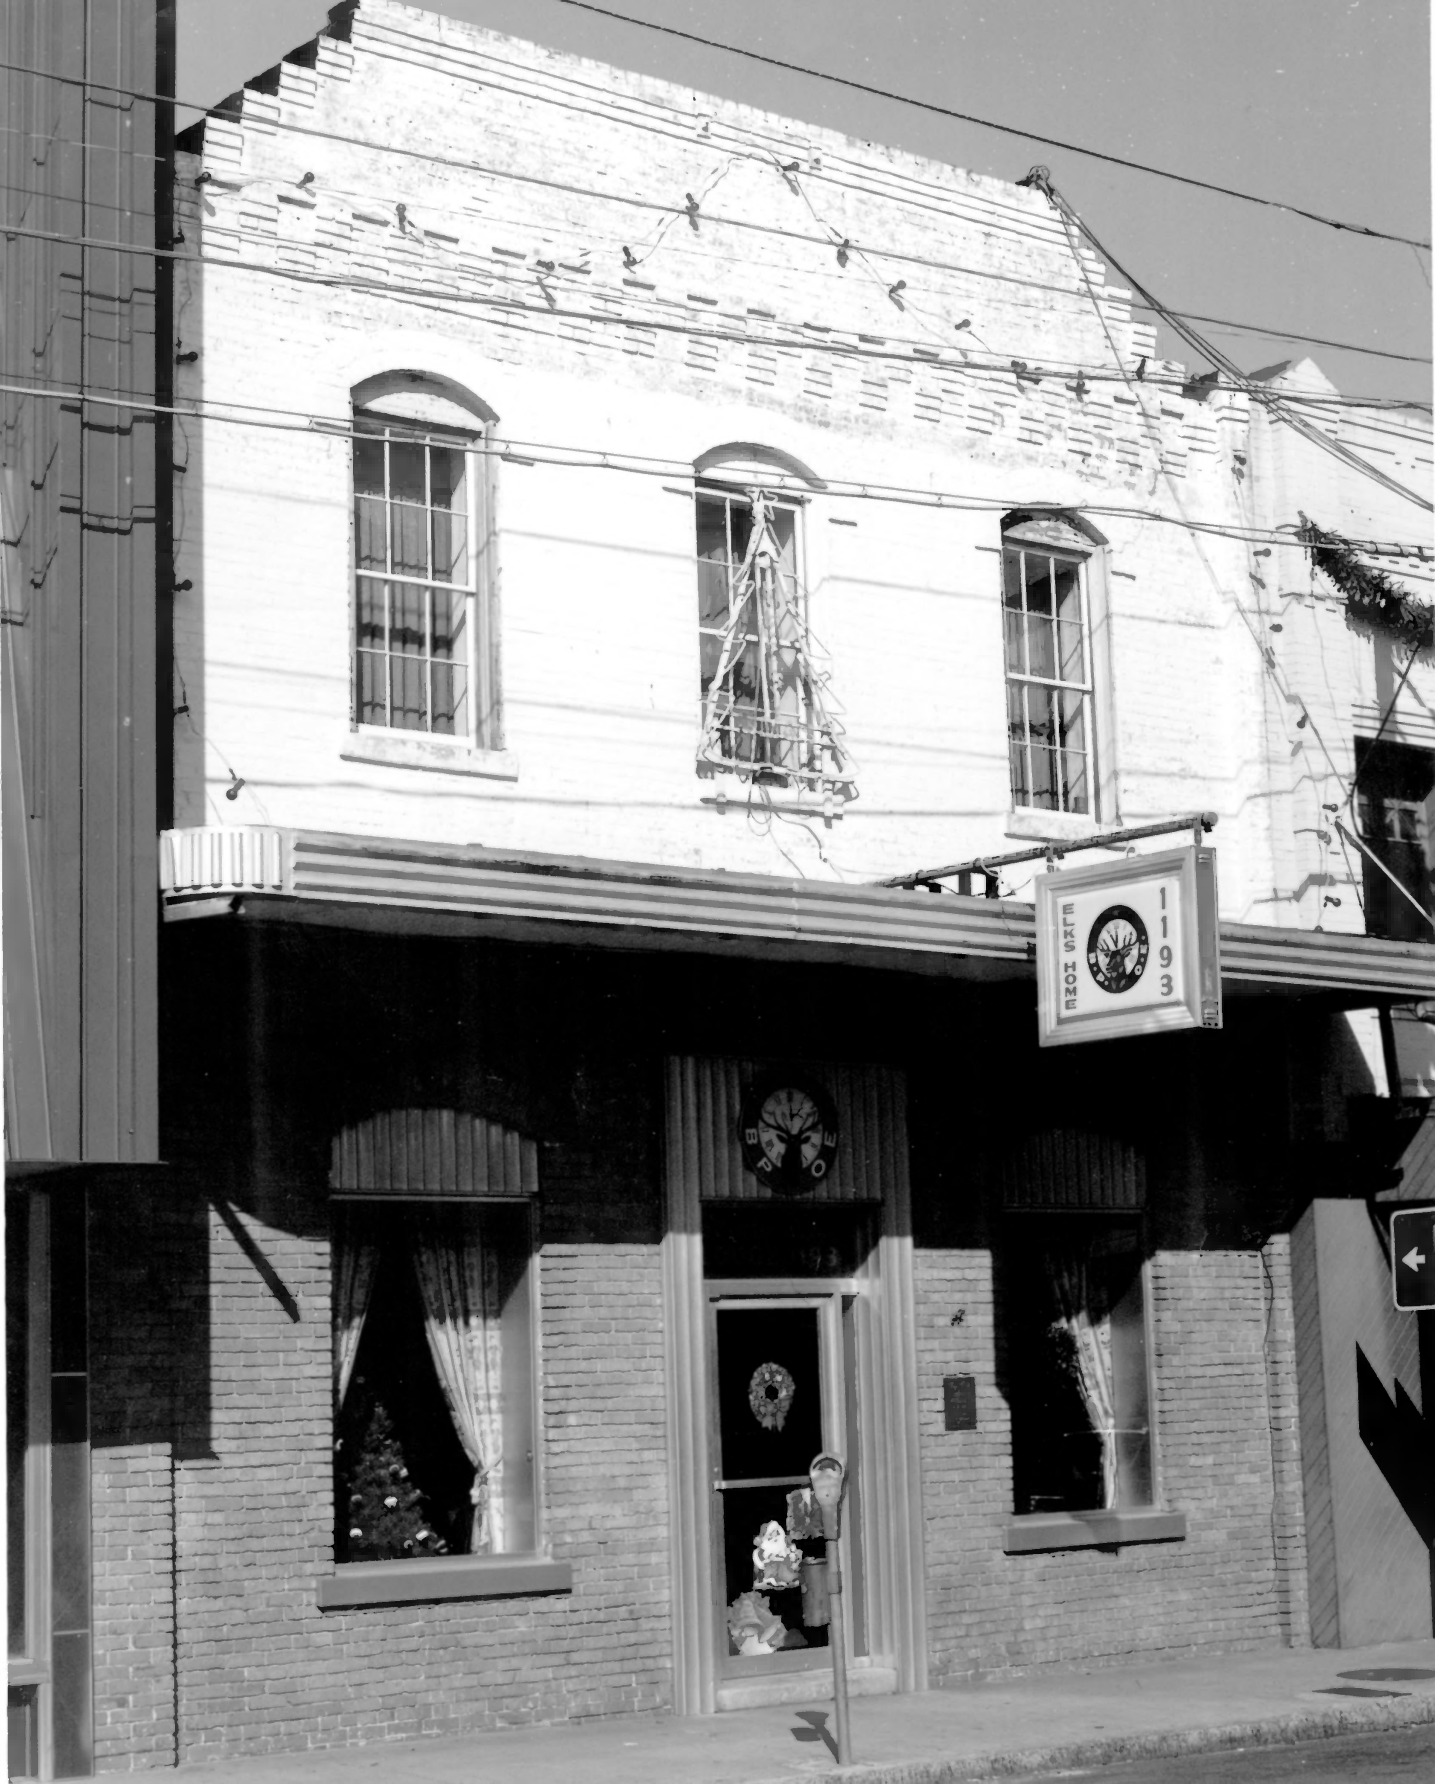

EKS
HOME
1193