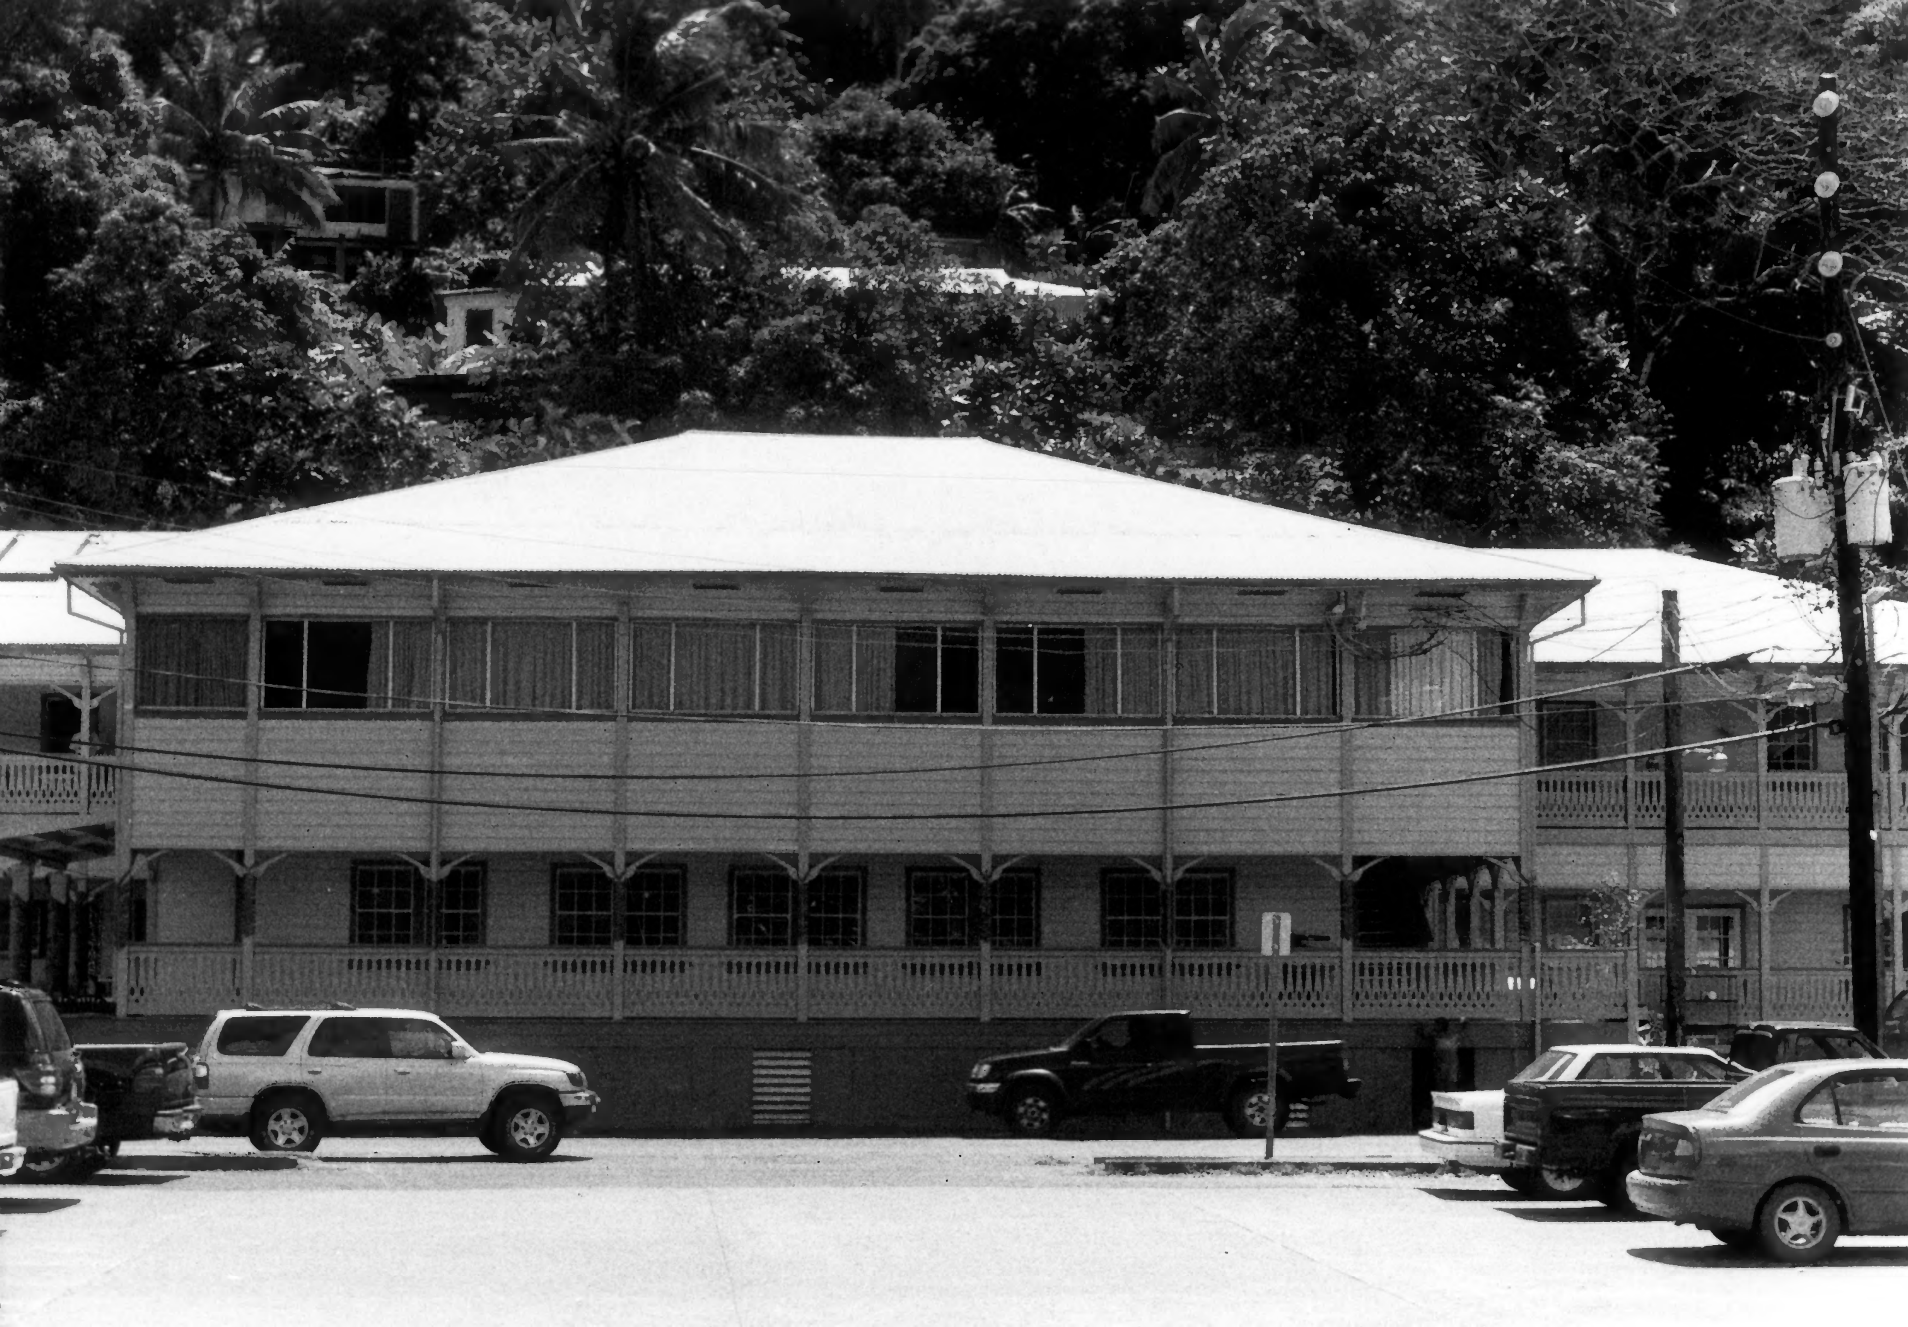

Sadie Thompson Building

Eastern District, American Samoa

John Enright

February 2003

American Samoa Historic Preservation Office

View from the ~~northeast~~, showing one

addition (the wing on the right side of  
the photo), looking ~~south east~~

Photo # 1

**SADIES**  
**NOW OPEN**

Sadie Thompson Building  
Eastern District, American Samoa

John Enright

February 2003

Am. Samoa Historic Preservation Office

View from the ~~west~~ ~~east~~ looking ~~southwest~~, showing added  
wing on left side of photo

Photo # 2

Sadie Thompson Building  
Eastern District, American Samoa

John Enright

February 2003

Am. Samoa Historic Preservation Office

View from the north east looking southwest  
showing main facade of building

Photo #3

Sadie Thompson Building

Eastern District, American Samoa

Eileen Delmore (later Mrs. Raymond Peter Murphy)

1928-1929

Location of original negative unknown

View from the northeast looking south west

Photo #4