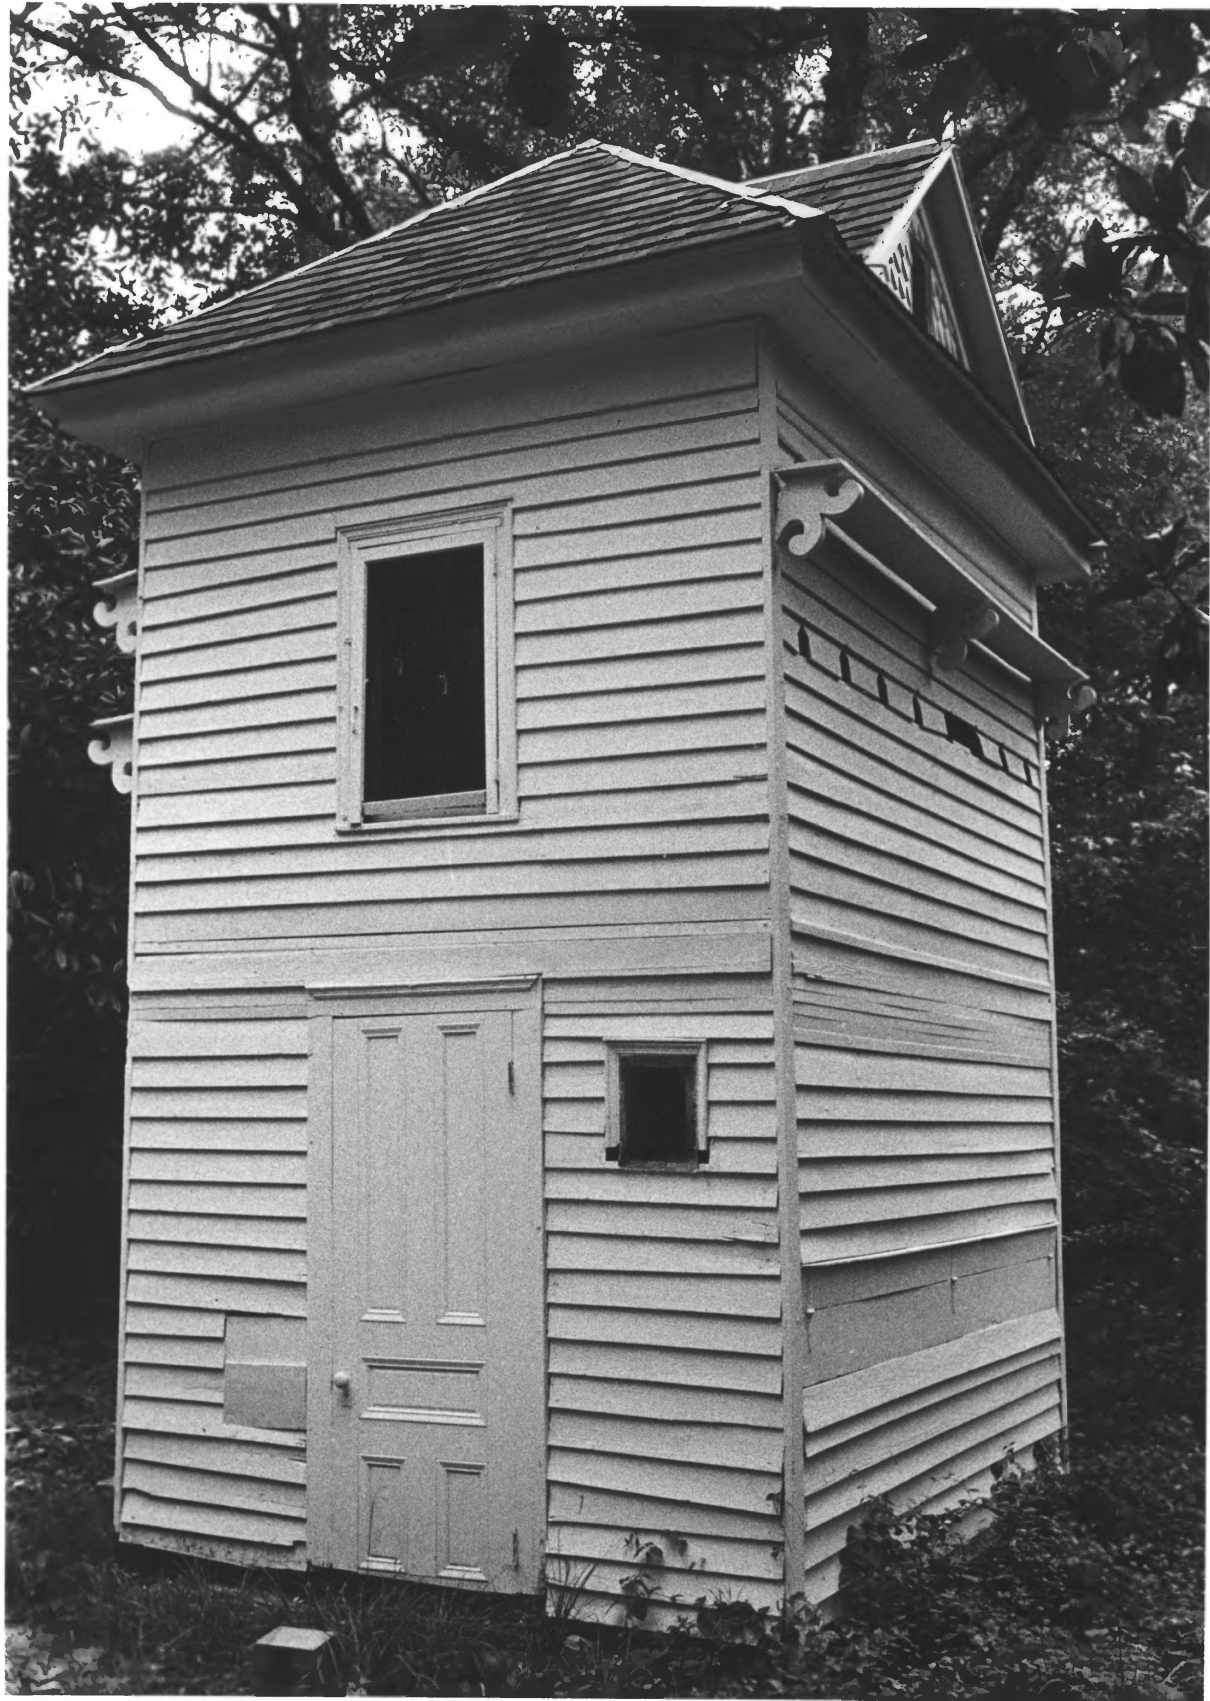

DOE
15 1979

HICKORY HILL/THOMAS E. WATSON HOUSE

Thomson, McDuffie County, Georgia

Photographer: Bucky Brenson

Date: June 1978

Negatives filed: Georgia Department of
Natural Resources

Photograph: Pigeon Cote