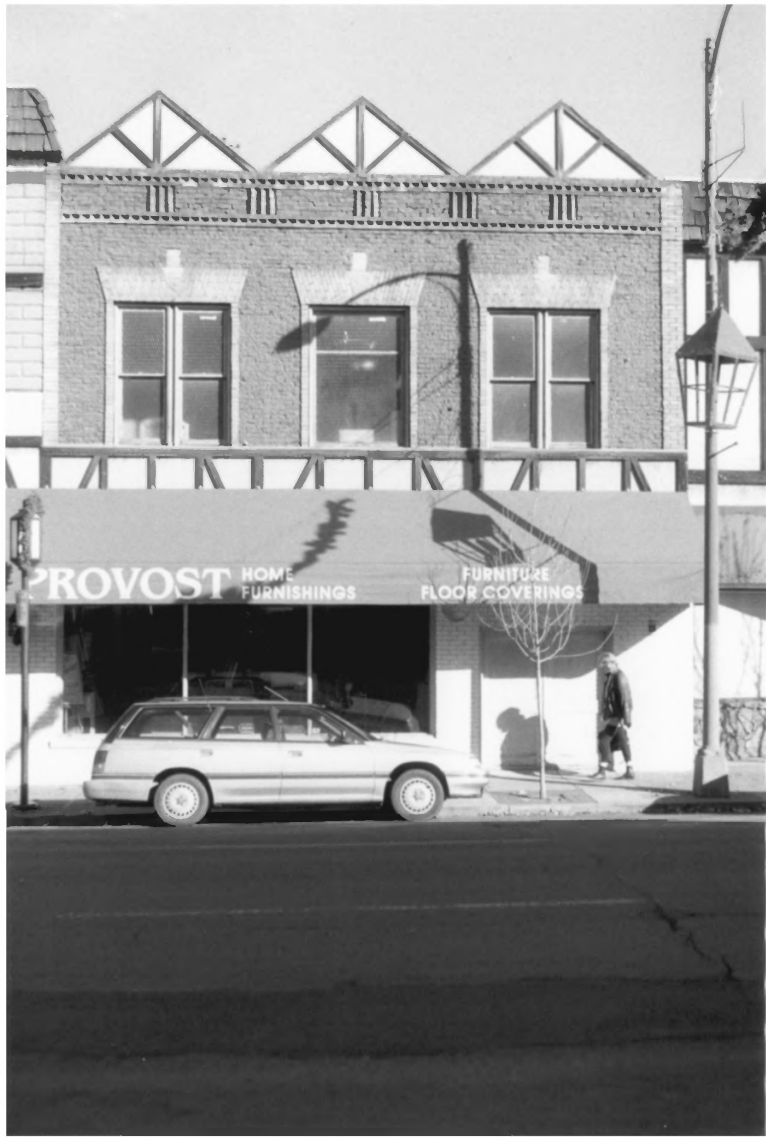

PROVOST HOME FURNISHINGS

FURNITURE FLOOR COVERINGS

000000 1120000000

ASHLAND DOWNTOWN HISTORIC DISTRICT

Jackson County, Oregon Photo # 100 of 121

Site ID#

76.0

PROVOST HOME FURNISHINGS