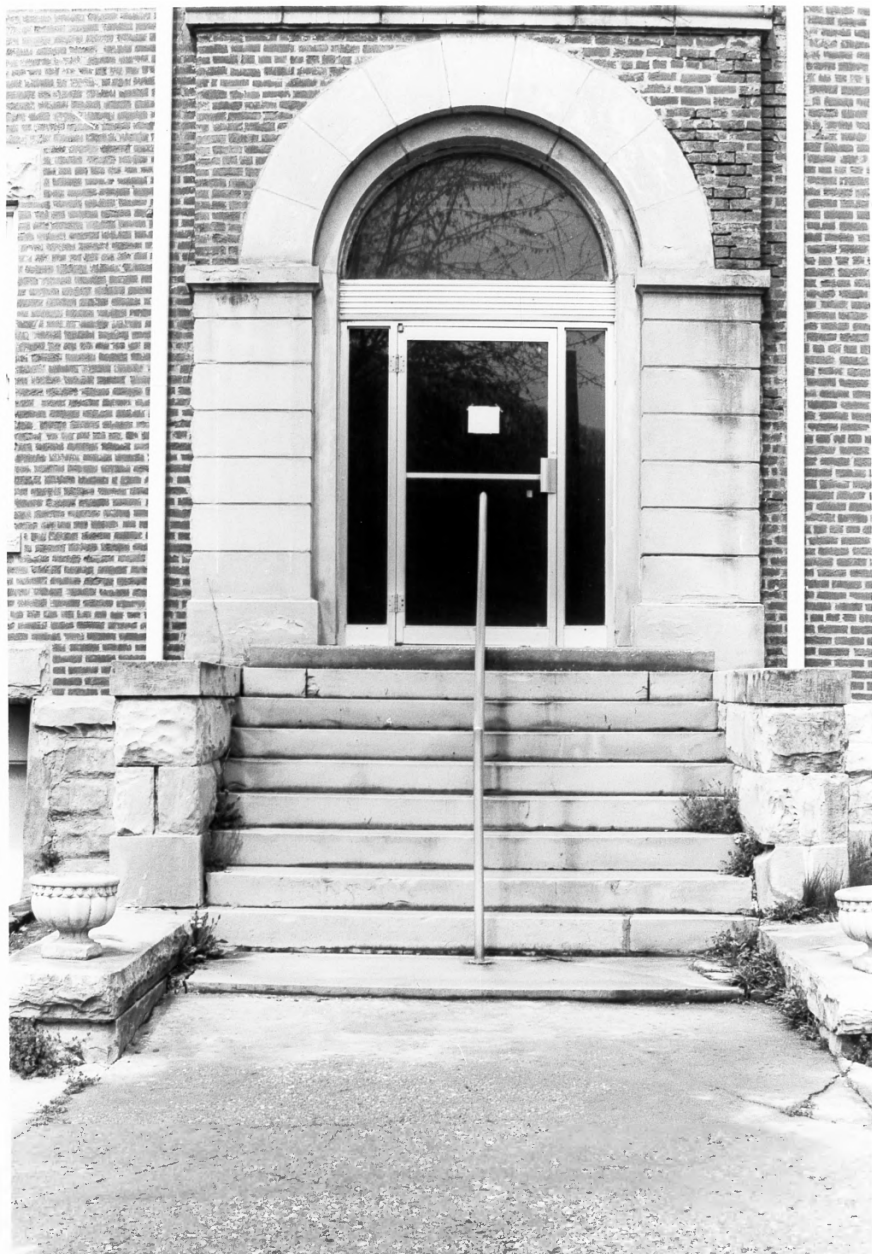

Rowan County Courthouse  
Morehead, Kentucky

William G. Johnson  
Kentucky Heritage Council  
March 1983

Photo 1 of 8  
South view

1  
HENRY HARRIS BORN  
1845 DIED 1915  
WAS BORN IN  
THE HOUSE NOW  
KNOWN AS THE  
HARRIS HOUSE  
AND WAS BORN  
IN THE HOUSE  
NOW KNOWN AS  
THE HARRIS  
HOUSE

Rowan County Courthouse  
Morehead, Kentucky

William G. Johnson  
Kentucky Heritage Council  
March 1983

Photo 2 of 8  
East View

Rowan County Courthouse  
Morehead, Kentucky

William G. Johnson  
Kentucky Heritage Council  
March 1983

Photo 3 of 8  
Southwest view

Rowan County Courthouse  
Morehead, Kentucky

William G. Johnson  
Kentucky Heritage Council  
March 1983

Photo 4 of 8  
Main Entrance--East View

Rowan County Courthouse  
Morehead, Kentucky