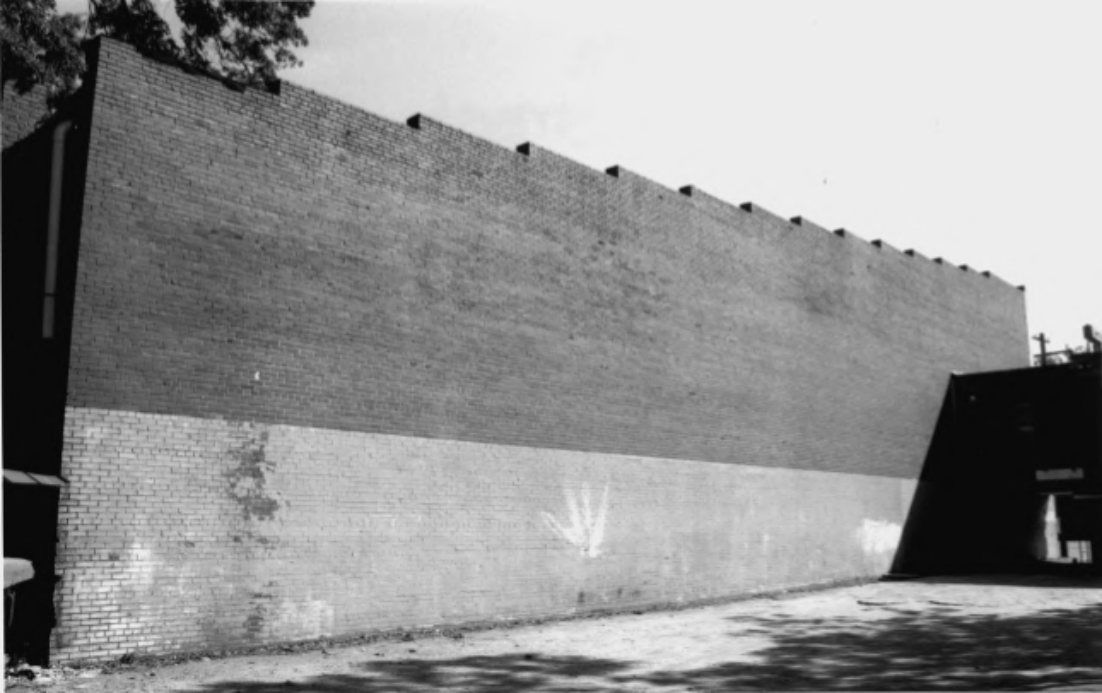

Front and side facade of
Carver Theatre ; looking
southwest

7

MOTEL

#6 Carver Theater
1519 Harden Street
Richland County, SC

Willie J. Moody,
Photographer

July 17, 2002

Front facade of
Carver Theatre
featuring marquee;
looking northwest