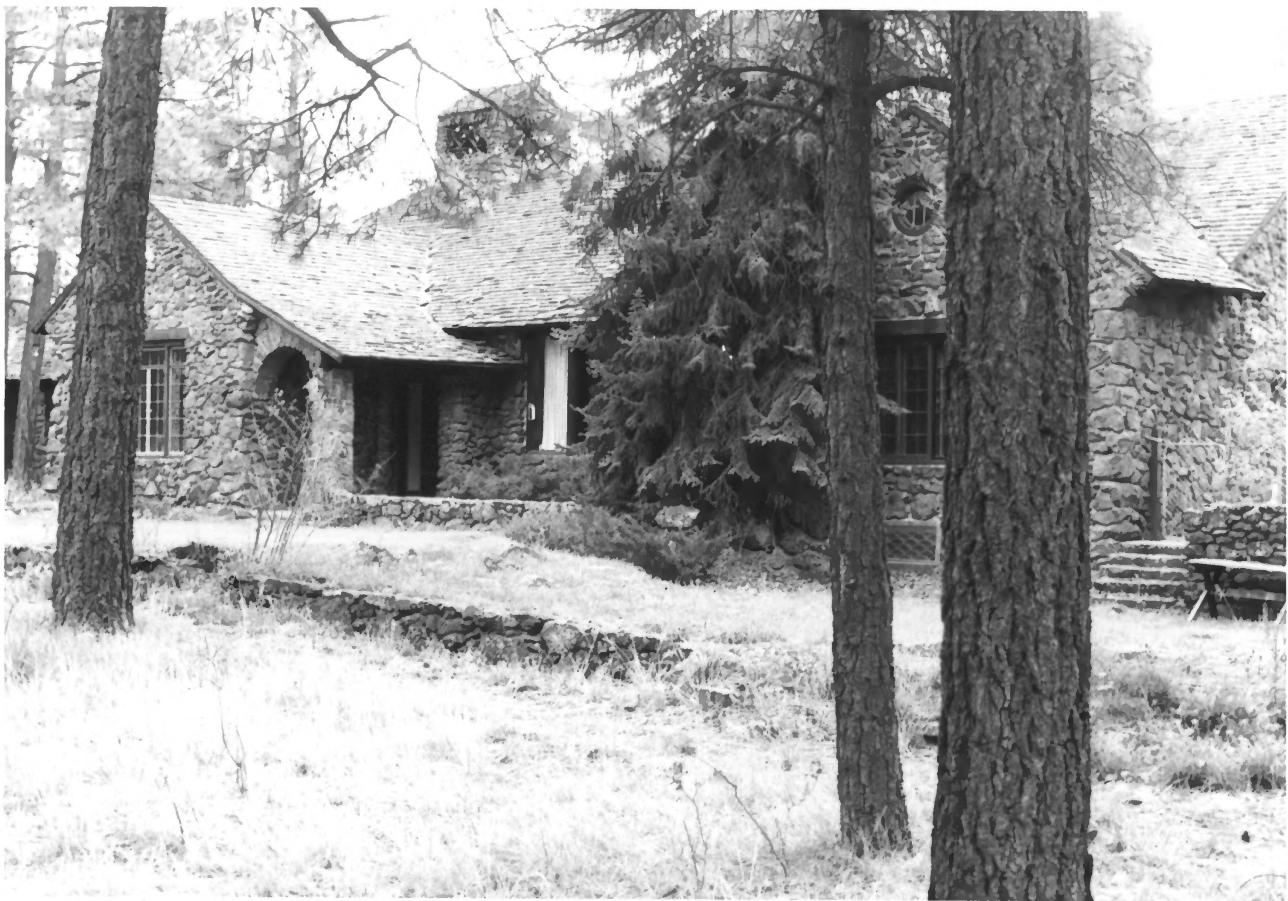

COYOTE RANGE GATE, FLAG. AZ.

N. EBERHARDT OCT.30,83

NEG. AT AZ. SHPO

ENTRY GATE DETAIL LOOKING NE

COYOTE RANGE - MAIN HOUSE, FLAG. AZ

NANCY EBERHARDT OCT. 28, 83

NEG. AT SHPO

VIEW LOOKING SOUTH

COYOTE RANGE - MAIN HOUSE, FLAG. AZ.

NANCY EBERHARDT OCT. 13, 83

NEG. AT SHPO

VIEW LOOKING SOUTH

COYOTE RANGE-MAIN HOUSE, FLAG. AZ

NANCY EBERHARDT OCT. 13, 83

NEG. AT SHPO

VIEW LOOKING SE