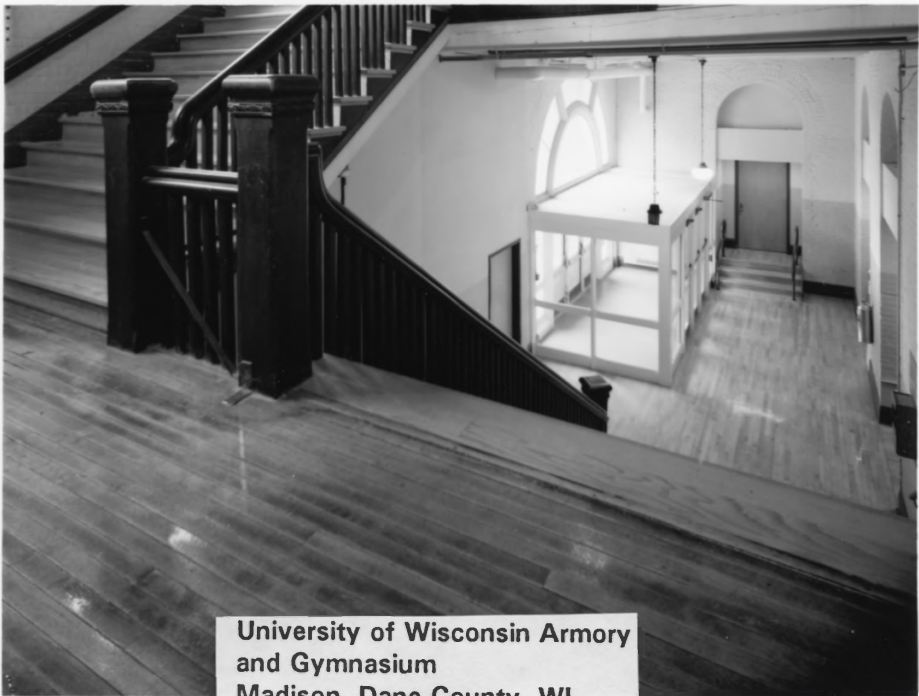

**University of Wisconsin Armory
and Gymnasium
Madison, Dane County, WI
West facade
Photo: Greg Gent, 1991**

**University of Wisconsin Armory
and Gymnasium
Madison, Dane County, WI
Entrance lobby & central stair
Photo: Greg Gent, 1991**