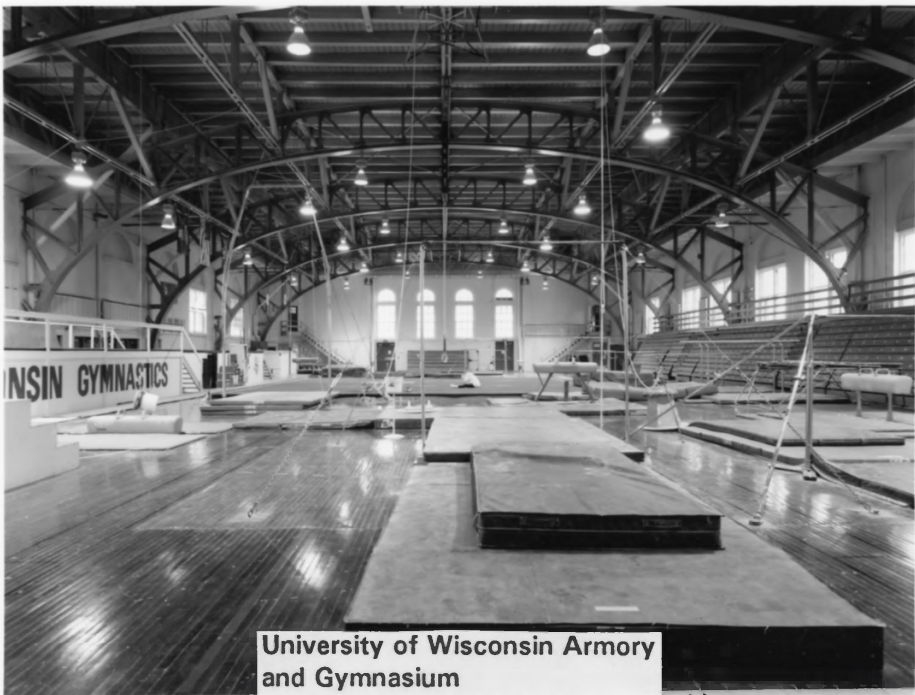

**University of Wisconsin Armory
and Gymnasium
Madison, Dane County, WI
Drill hall looking north
Photo: Greg Gent, 1991**