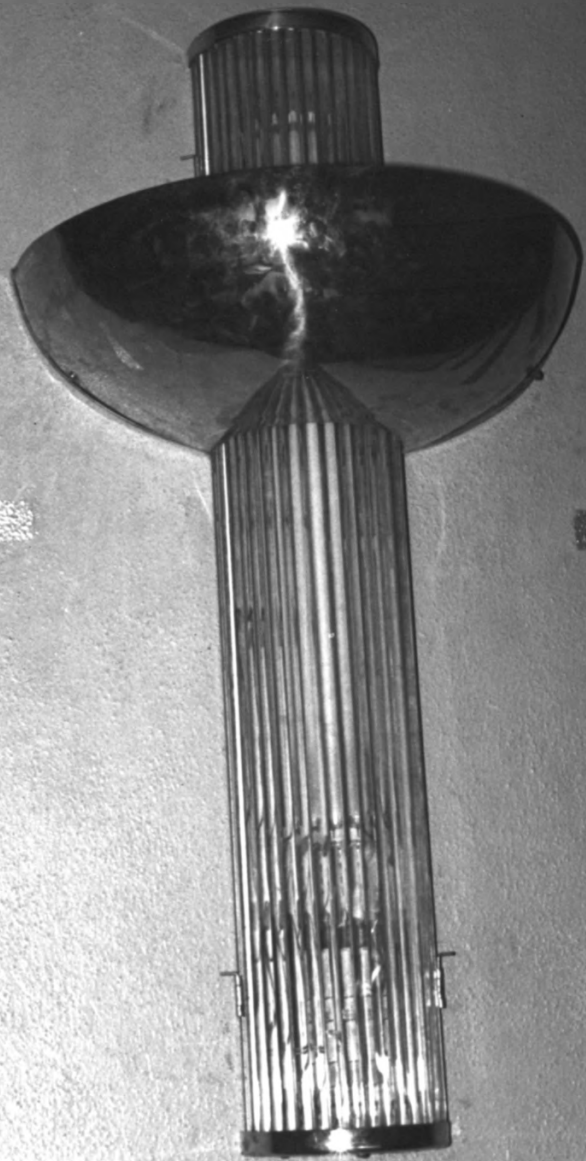

CHRISTIAN SCIENCE READING ROOM

CHRISTIAN SCIENCE  
READING ROOM

Nu Art Theatre

Moscow, Latah County, Idaho

Photo #1 of 5

QUART

SHOWING FOR SAT  
7 AND 9:30

*Golden*  
THEATRE

CHRISTIAN SCIENCE  
READING ROOM

Nu Art Theatre

Moscow, Latah County, Idaho

Photo #2 of 5

Nu Art Theatre

Moscow, Latah County, Idaho

Photo #3 of 5

Nu Art Theatre