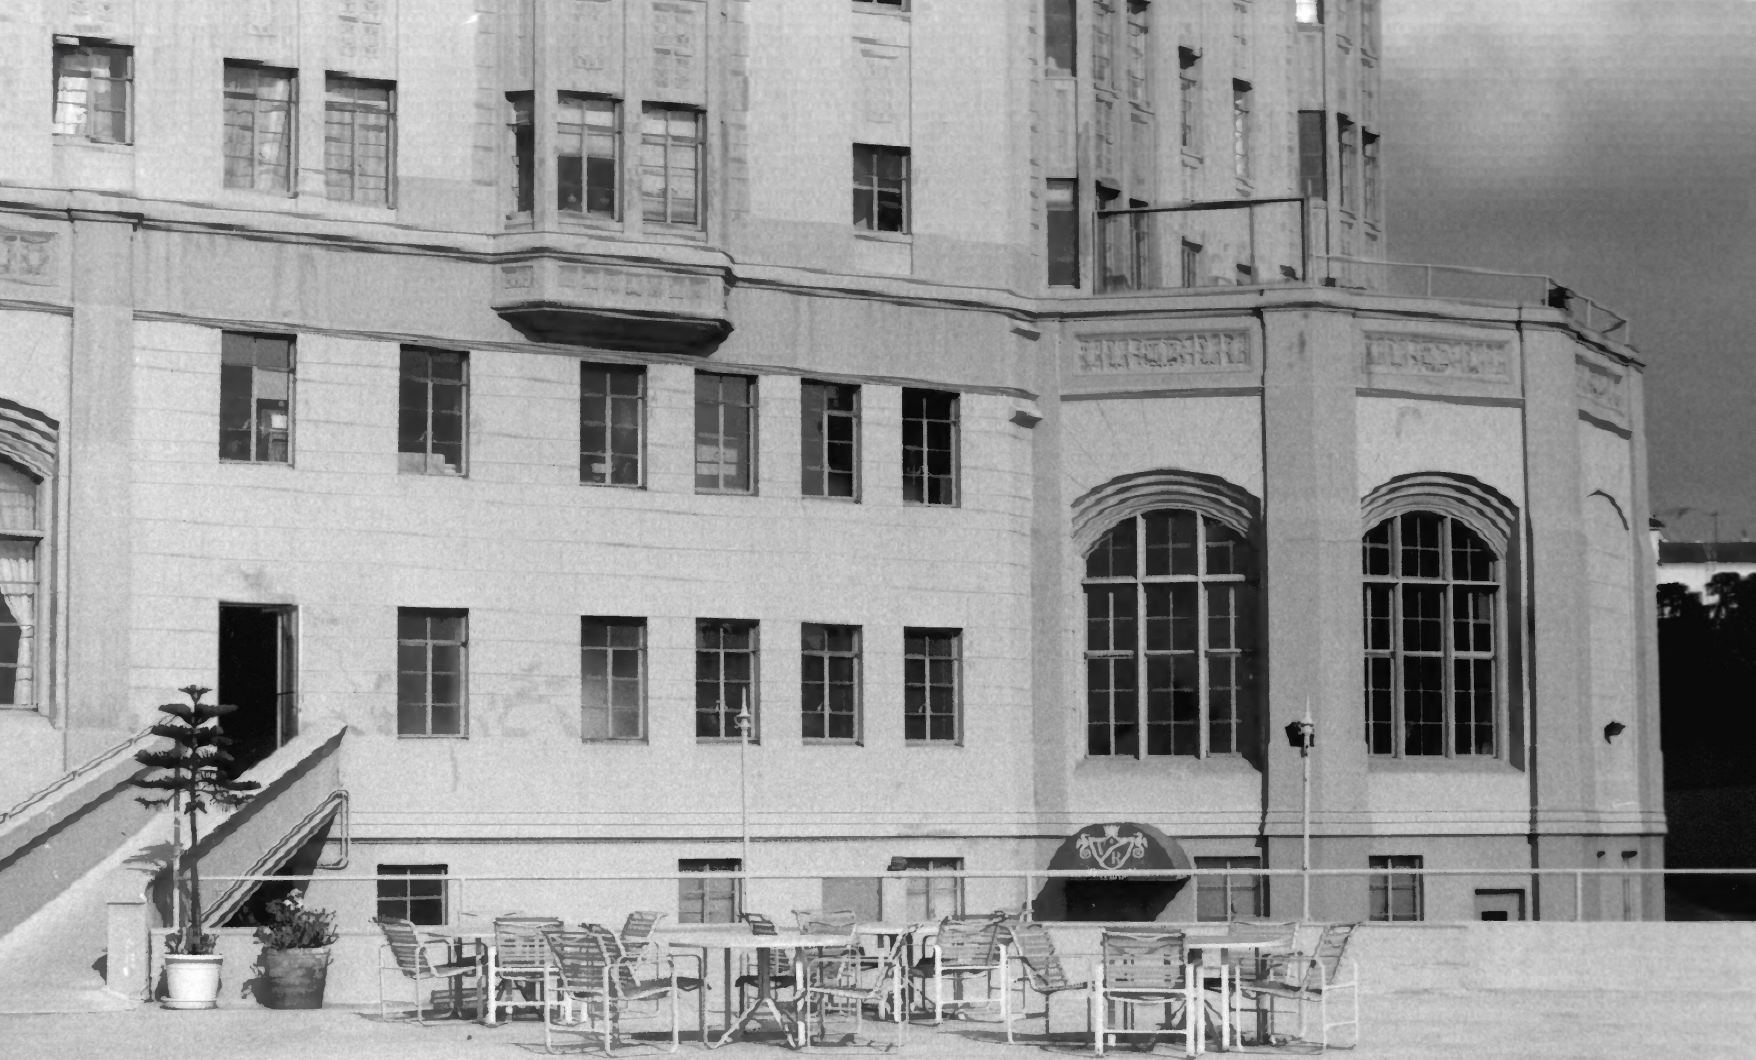

Villa Riviera

Long Beach, CA

Marlena Pryne

Jan 2, 1996

Historic Resource Group

view of main entrance of primary facade
looking southeast

3/8

Vila Riviera