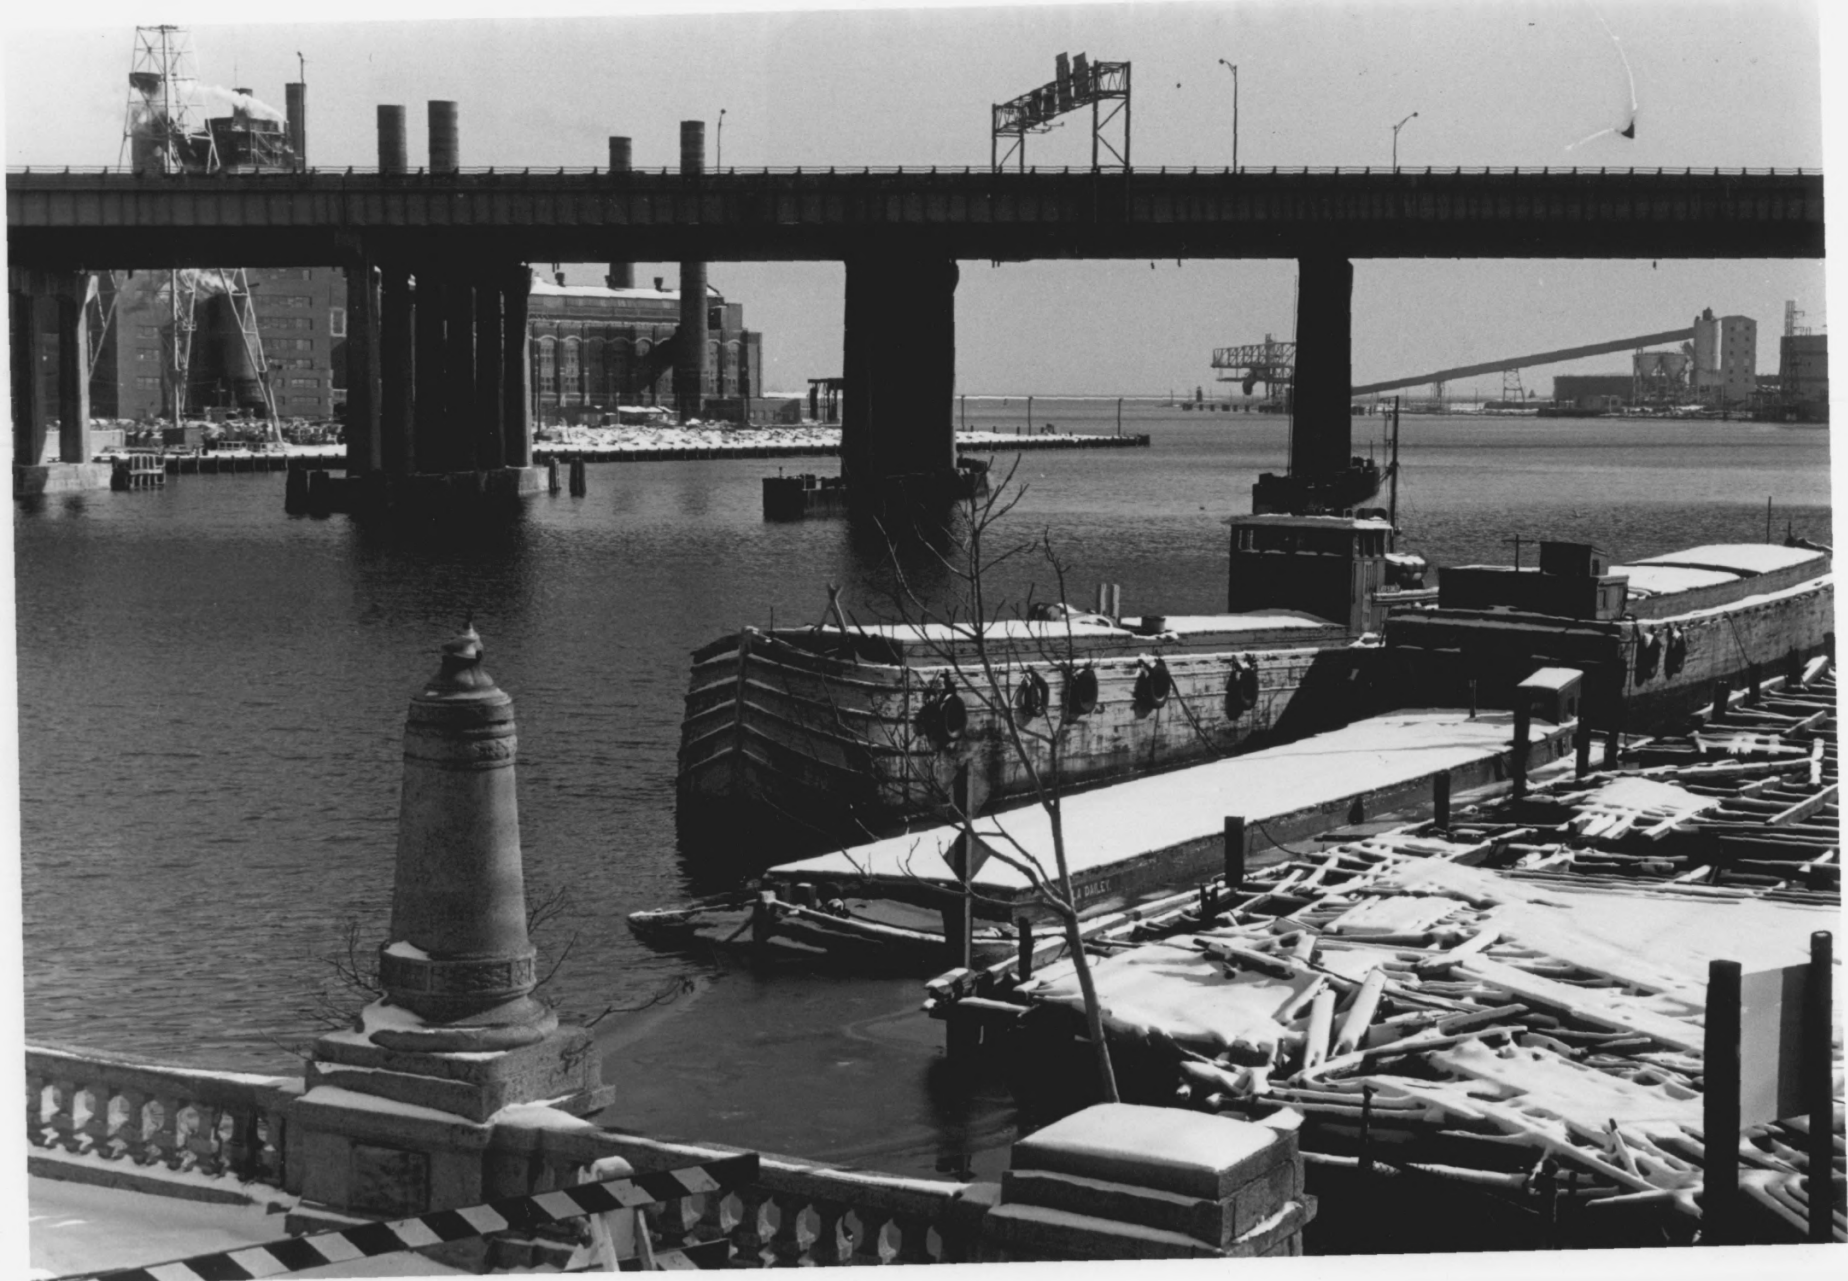

Priscilla Dailey
Bridgeport, CT

DEC 21 1978

AUG 30 1978

Mark Velkey Photo, 1973

Negative with Connecticut Historical Commission
Hartford, CT

Stern of vessel (One closest to bridge), view north

Priscilla Dailey
Bridgeport, CT

DEC 21 1978

AUG 30 1978

Mark Velkey Photo, 1974

Negative with Connecticut Historical Commission
Hartford, CT

Bow of vessel, riding low in water, view southeast

2