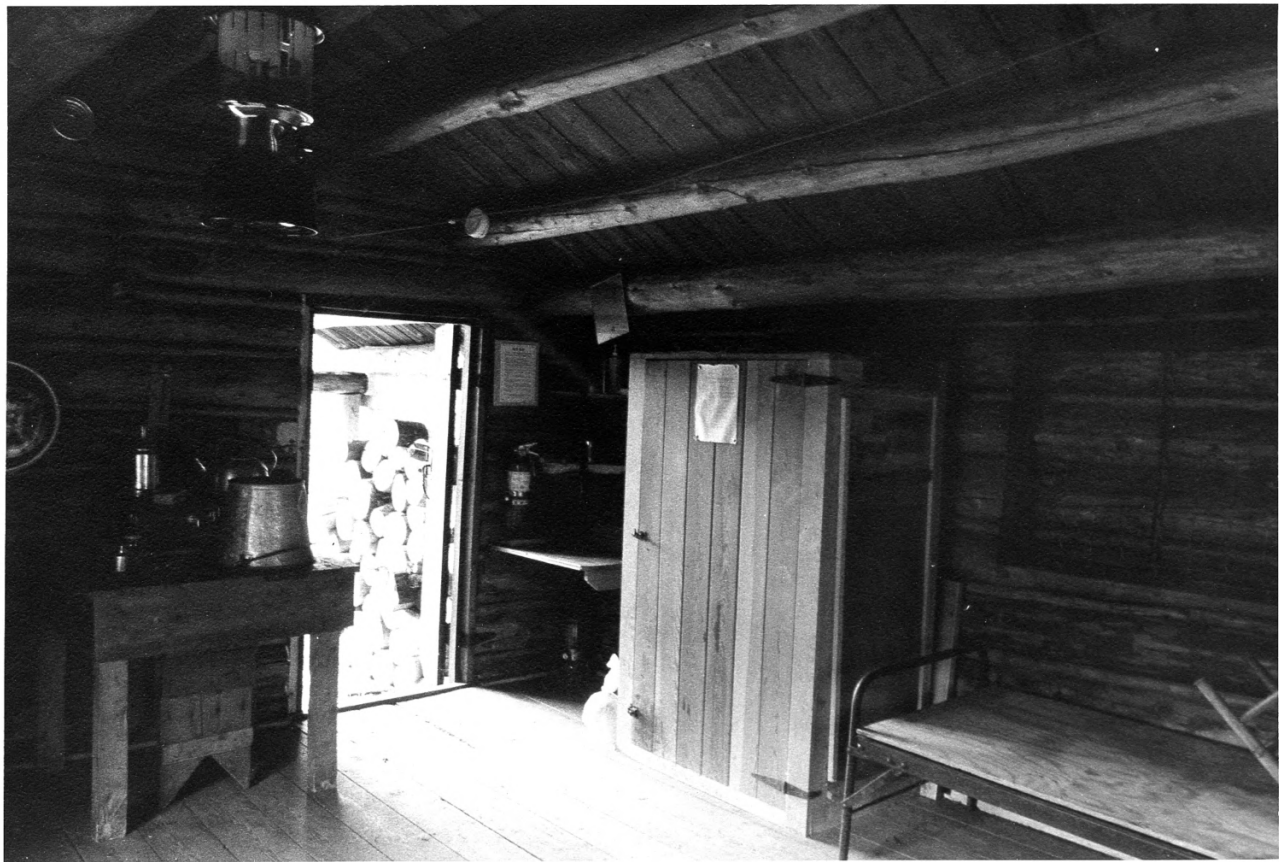

Glacier National Park Historic Photograph File, West Glacier, MT
Viewing South

Lee Creek Cabin
Glacier National Park
June 5, 2000
Photographer: Smer-Hileman
R2 - #7

Glacier National Park Historic Photograph File, West Glacier, MT

Viewing Interior North Corner

Lee Creek Cabin
Glacier National Park
June 5, 2000
Photo: Somer Hileman
R2 - #13

Glacier National Park Historic Photograph File, West Glacier MT
Viewing Interior South Corner