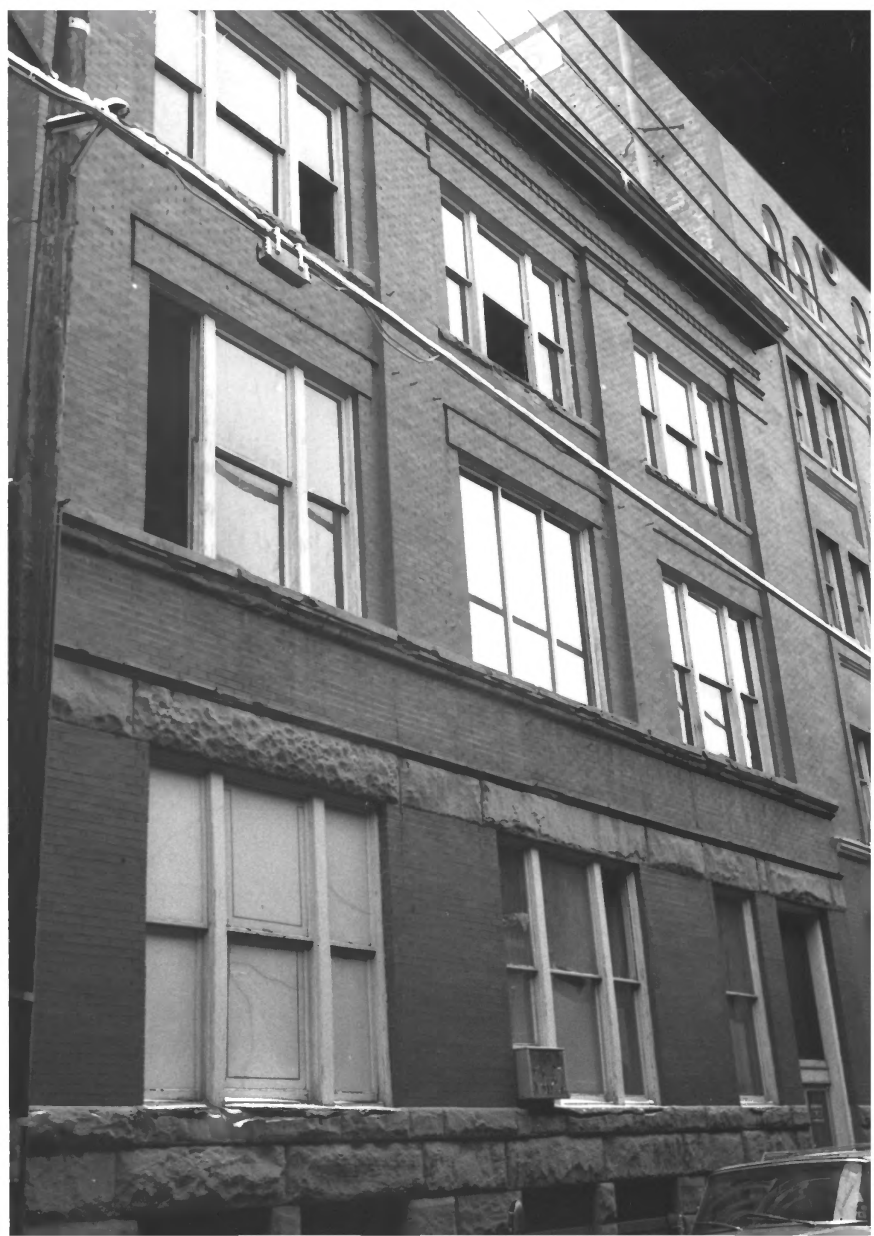

Spratlen Anderson/Davis Bros. Warehouse/
Lande Building
Denver, Colorado
Photographer: Erich Stein
Locale of Negative: Confluence Properties,
1616 17th St., #578, Denver, Colorado 80202
Photo 7 of
View of annex, looking west