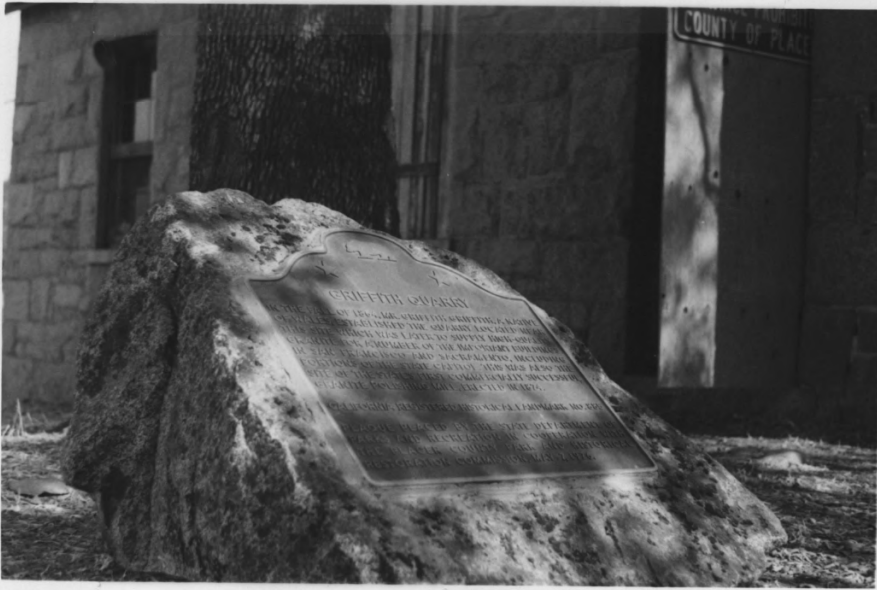

GRIFFITH QUARRY OFFICE
BUILDING RESTORATION

August, 1976

Placer County, CA

PROPERTY OF THE NATIONAL REGISTER

Historical Marker at the Griffith Quarry site

Stone carving on north side of office building above door (see bottom picture)

DATE OF PHOTO

April 16, 1975

NEGATIVE FILED AT

Placer County Park Dept.

4 IDENTIFICATION

DESCRIBE VIEW, DIRECTION, ETC. IF DISTRICT. GIVE BUILDING NAME & STREET

A portion of the old quarry that is now partially filled with water and heavily overgrown. Looking Southeast.