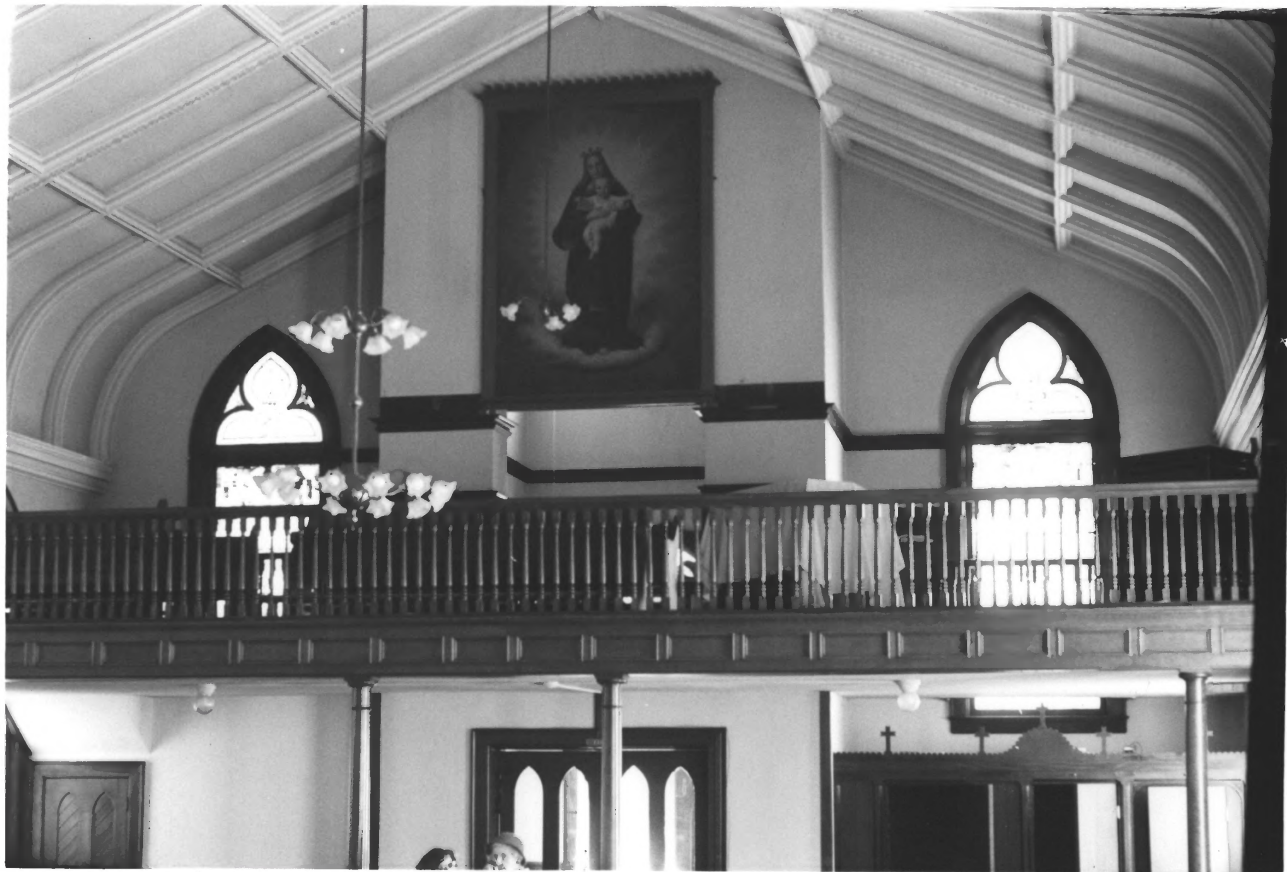

Neg. at OAHF

View of interior

Photo 2 of 5

Ecce Dominus

Angelorum

Mary Queen of Heaven Church

Sprague, Lincoln Co., WA

Photo by Nancy Comfau, 8/89

Neg. at OATTP

View of chancel, interior

Photo 3 of 5

Mary Queen of Heaven Church

Sprague, Lincoln Co, WA

Photo by Nancy Compau, 8/89

Neg. at OATP

View of rear balcony, interior