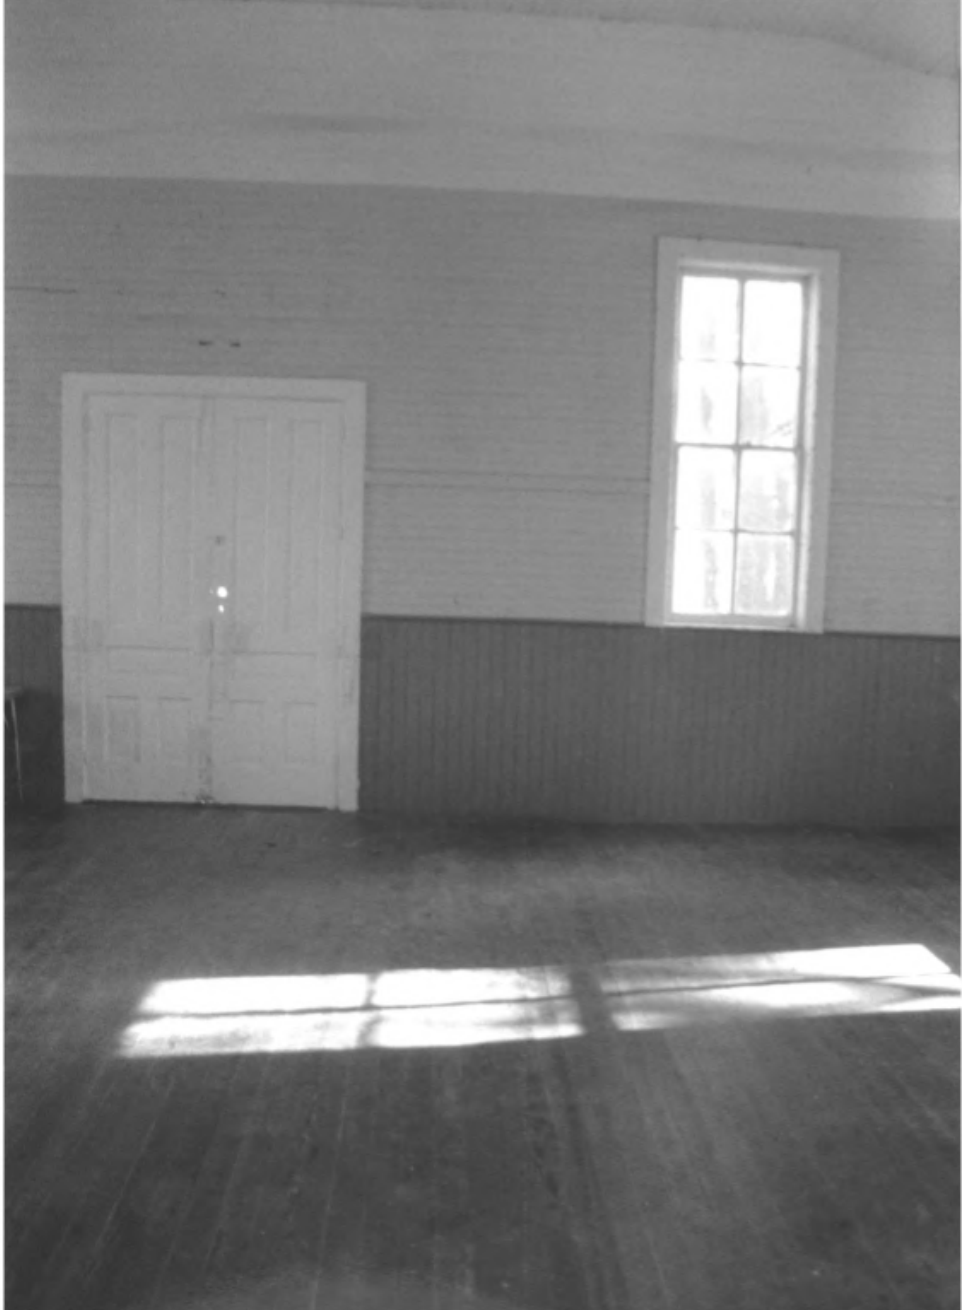

PHOTO # 7 OF 9  
HARMONIA HALL  
TOWNSHIP OF WAUMANDEE, BUFFALO COUNTY, WI  
PHOTO BY DONALD M. AUCUTT, OCTOBER 2007.  
NEG AT WISCONSIN HISTORICAL SOCIETY  
VIEW OF THE INTERIOR LOOKING SOUTH

PHOTO #8 OF 9