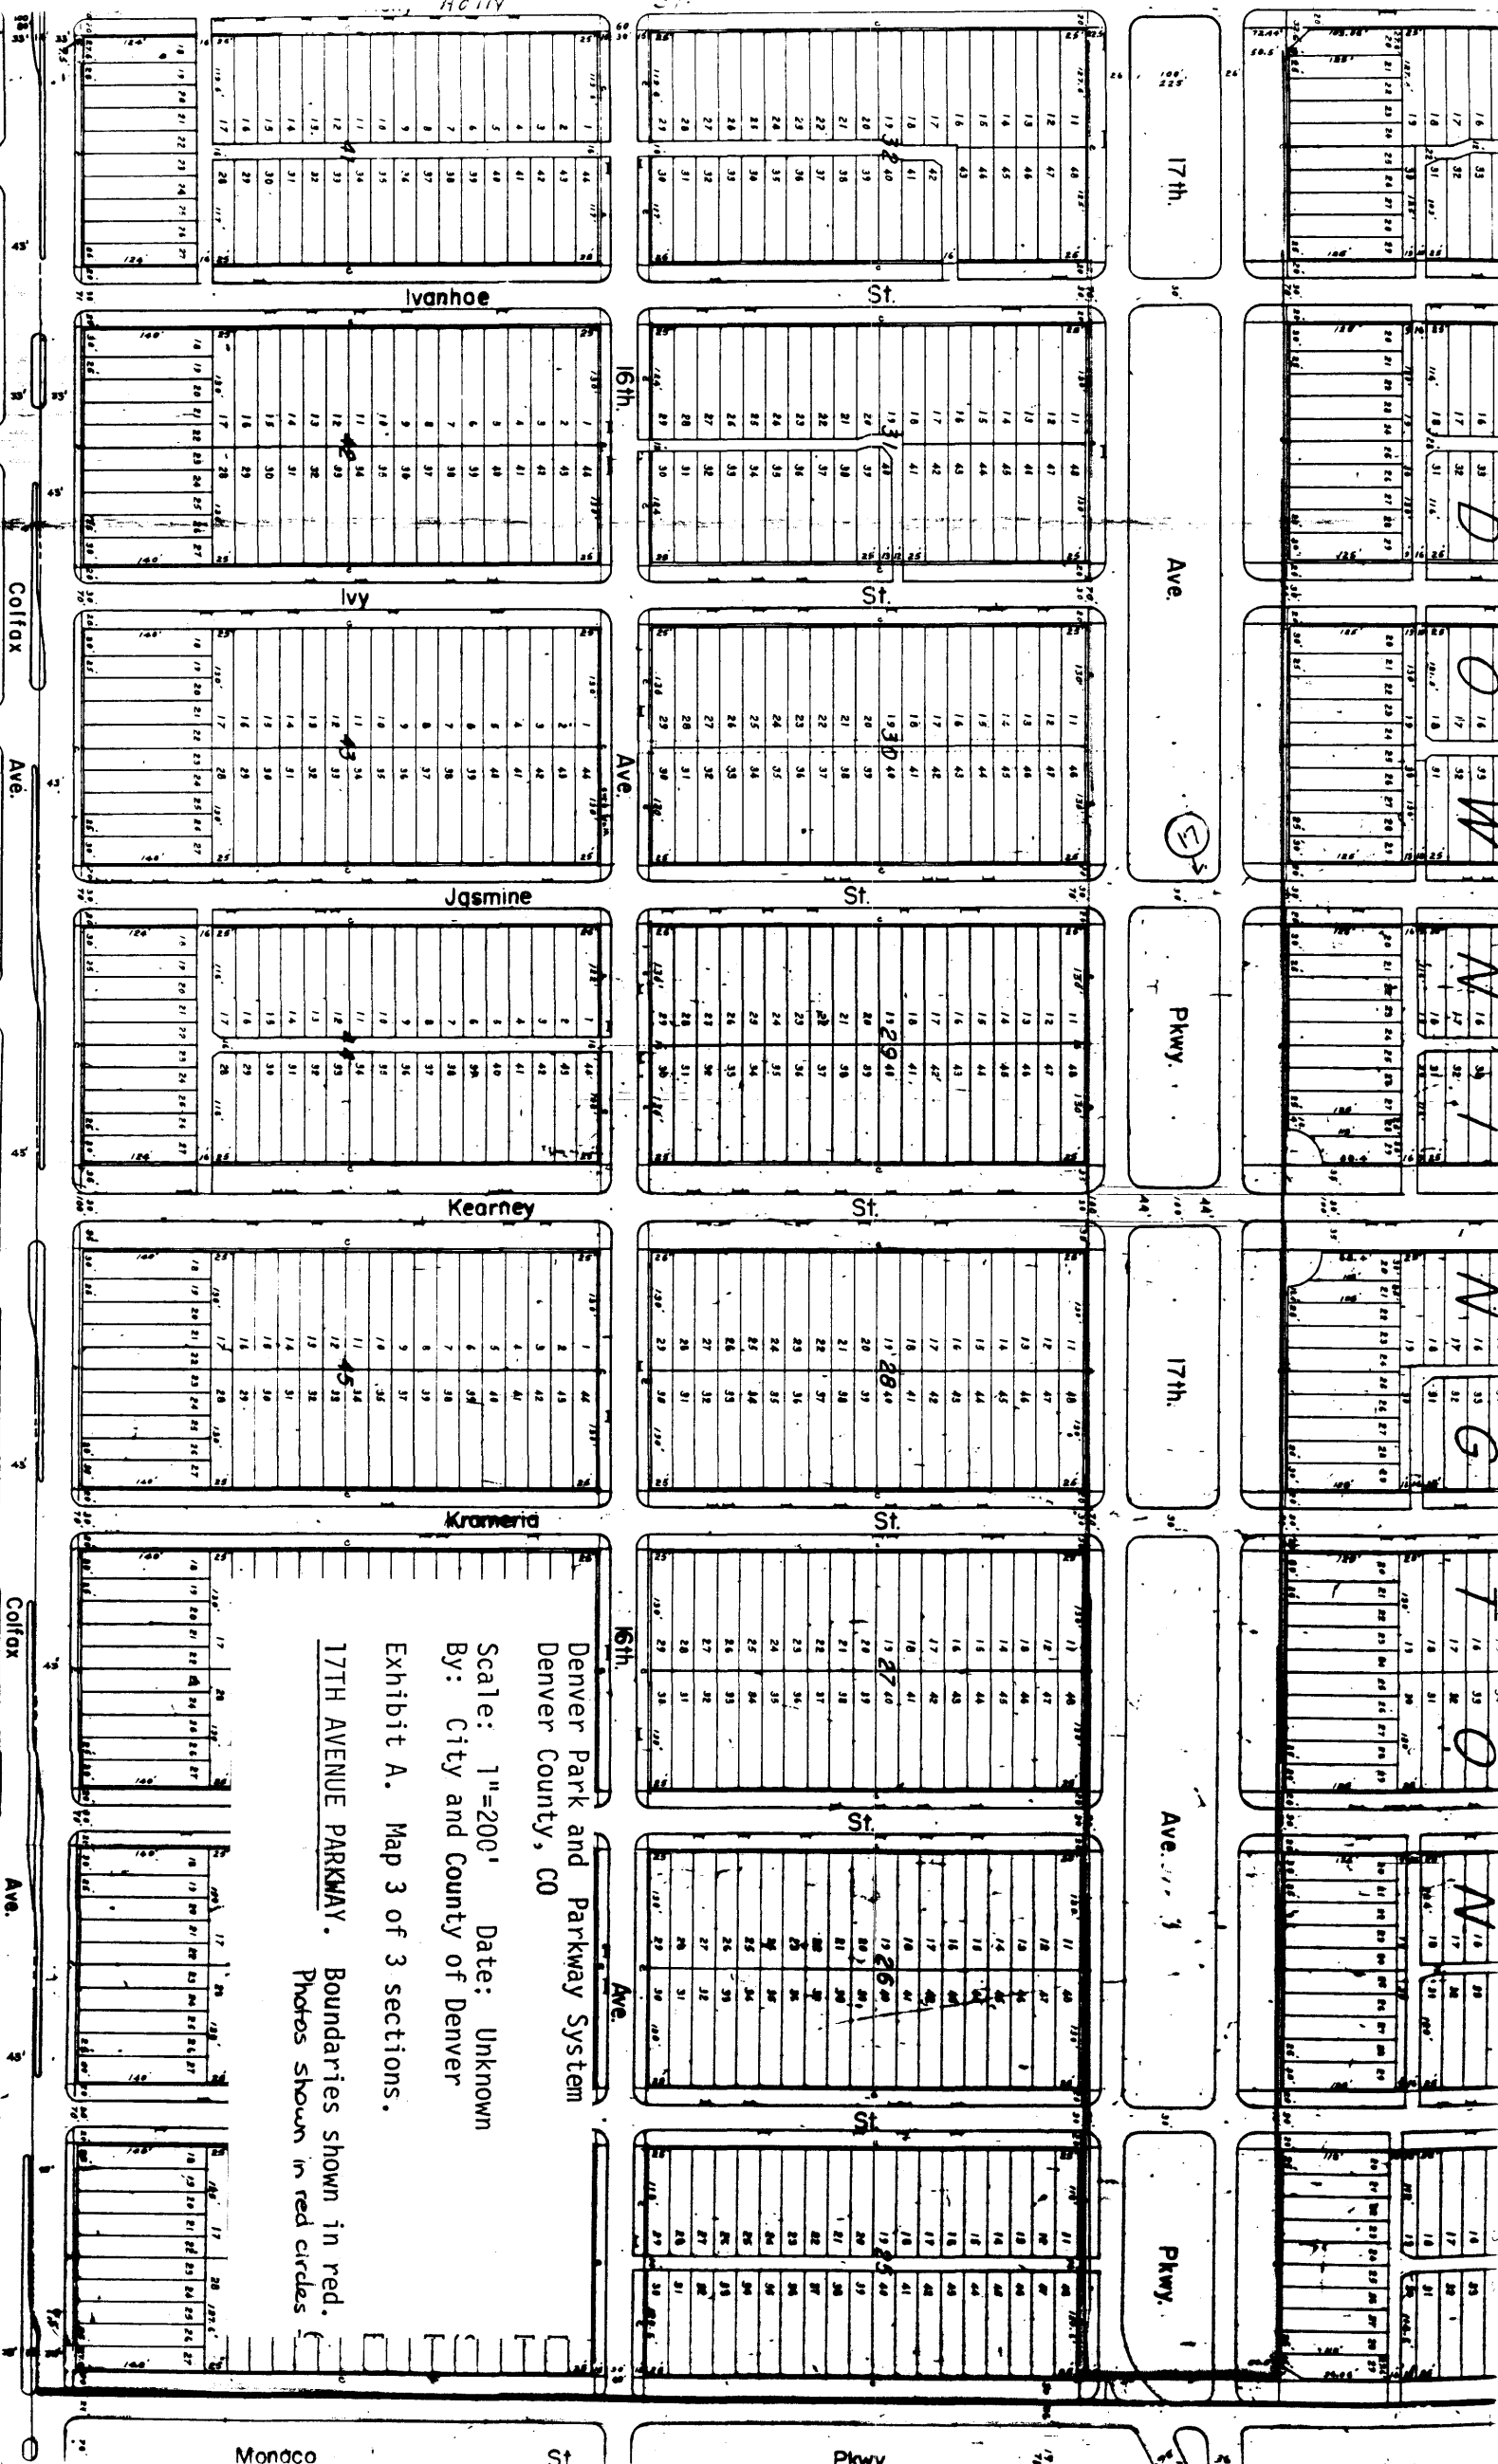

Denver Park and Parkway System
Denver County, CO
Scale: 1"=200'
By: City and County of Denver
Date: Unknown
EXHIBIT A. Map 1 of 3 sections.
17TH AVENUE PARKWAY.
Boundaries shown in red.
Photos shown in red circles.

6

2

7

7

18

19

Denver Park and Parkway System
 Denver County, CO
 Scale: 1"=200'
 Date: Unknown
 By: City and County of Denver
 Exhibit A. Map 2 of 3 sections.
 17TH AVENUE PARKWAY.
 Boundaries shown in red.
 Photos shown in red circles.

Denver Park and Parkway System
 Denver County, CO
 Scale: 1"=200' Date: Unknown
 By: City and County of Denver
 Exhibit A. Map 3 of 3 sections.
 17TH AVENUE PARKWAY. Boundaries shown in red.
 Photos shown in red circles.