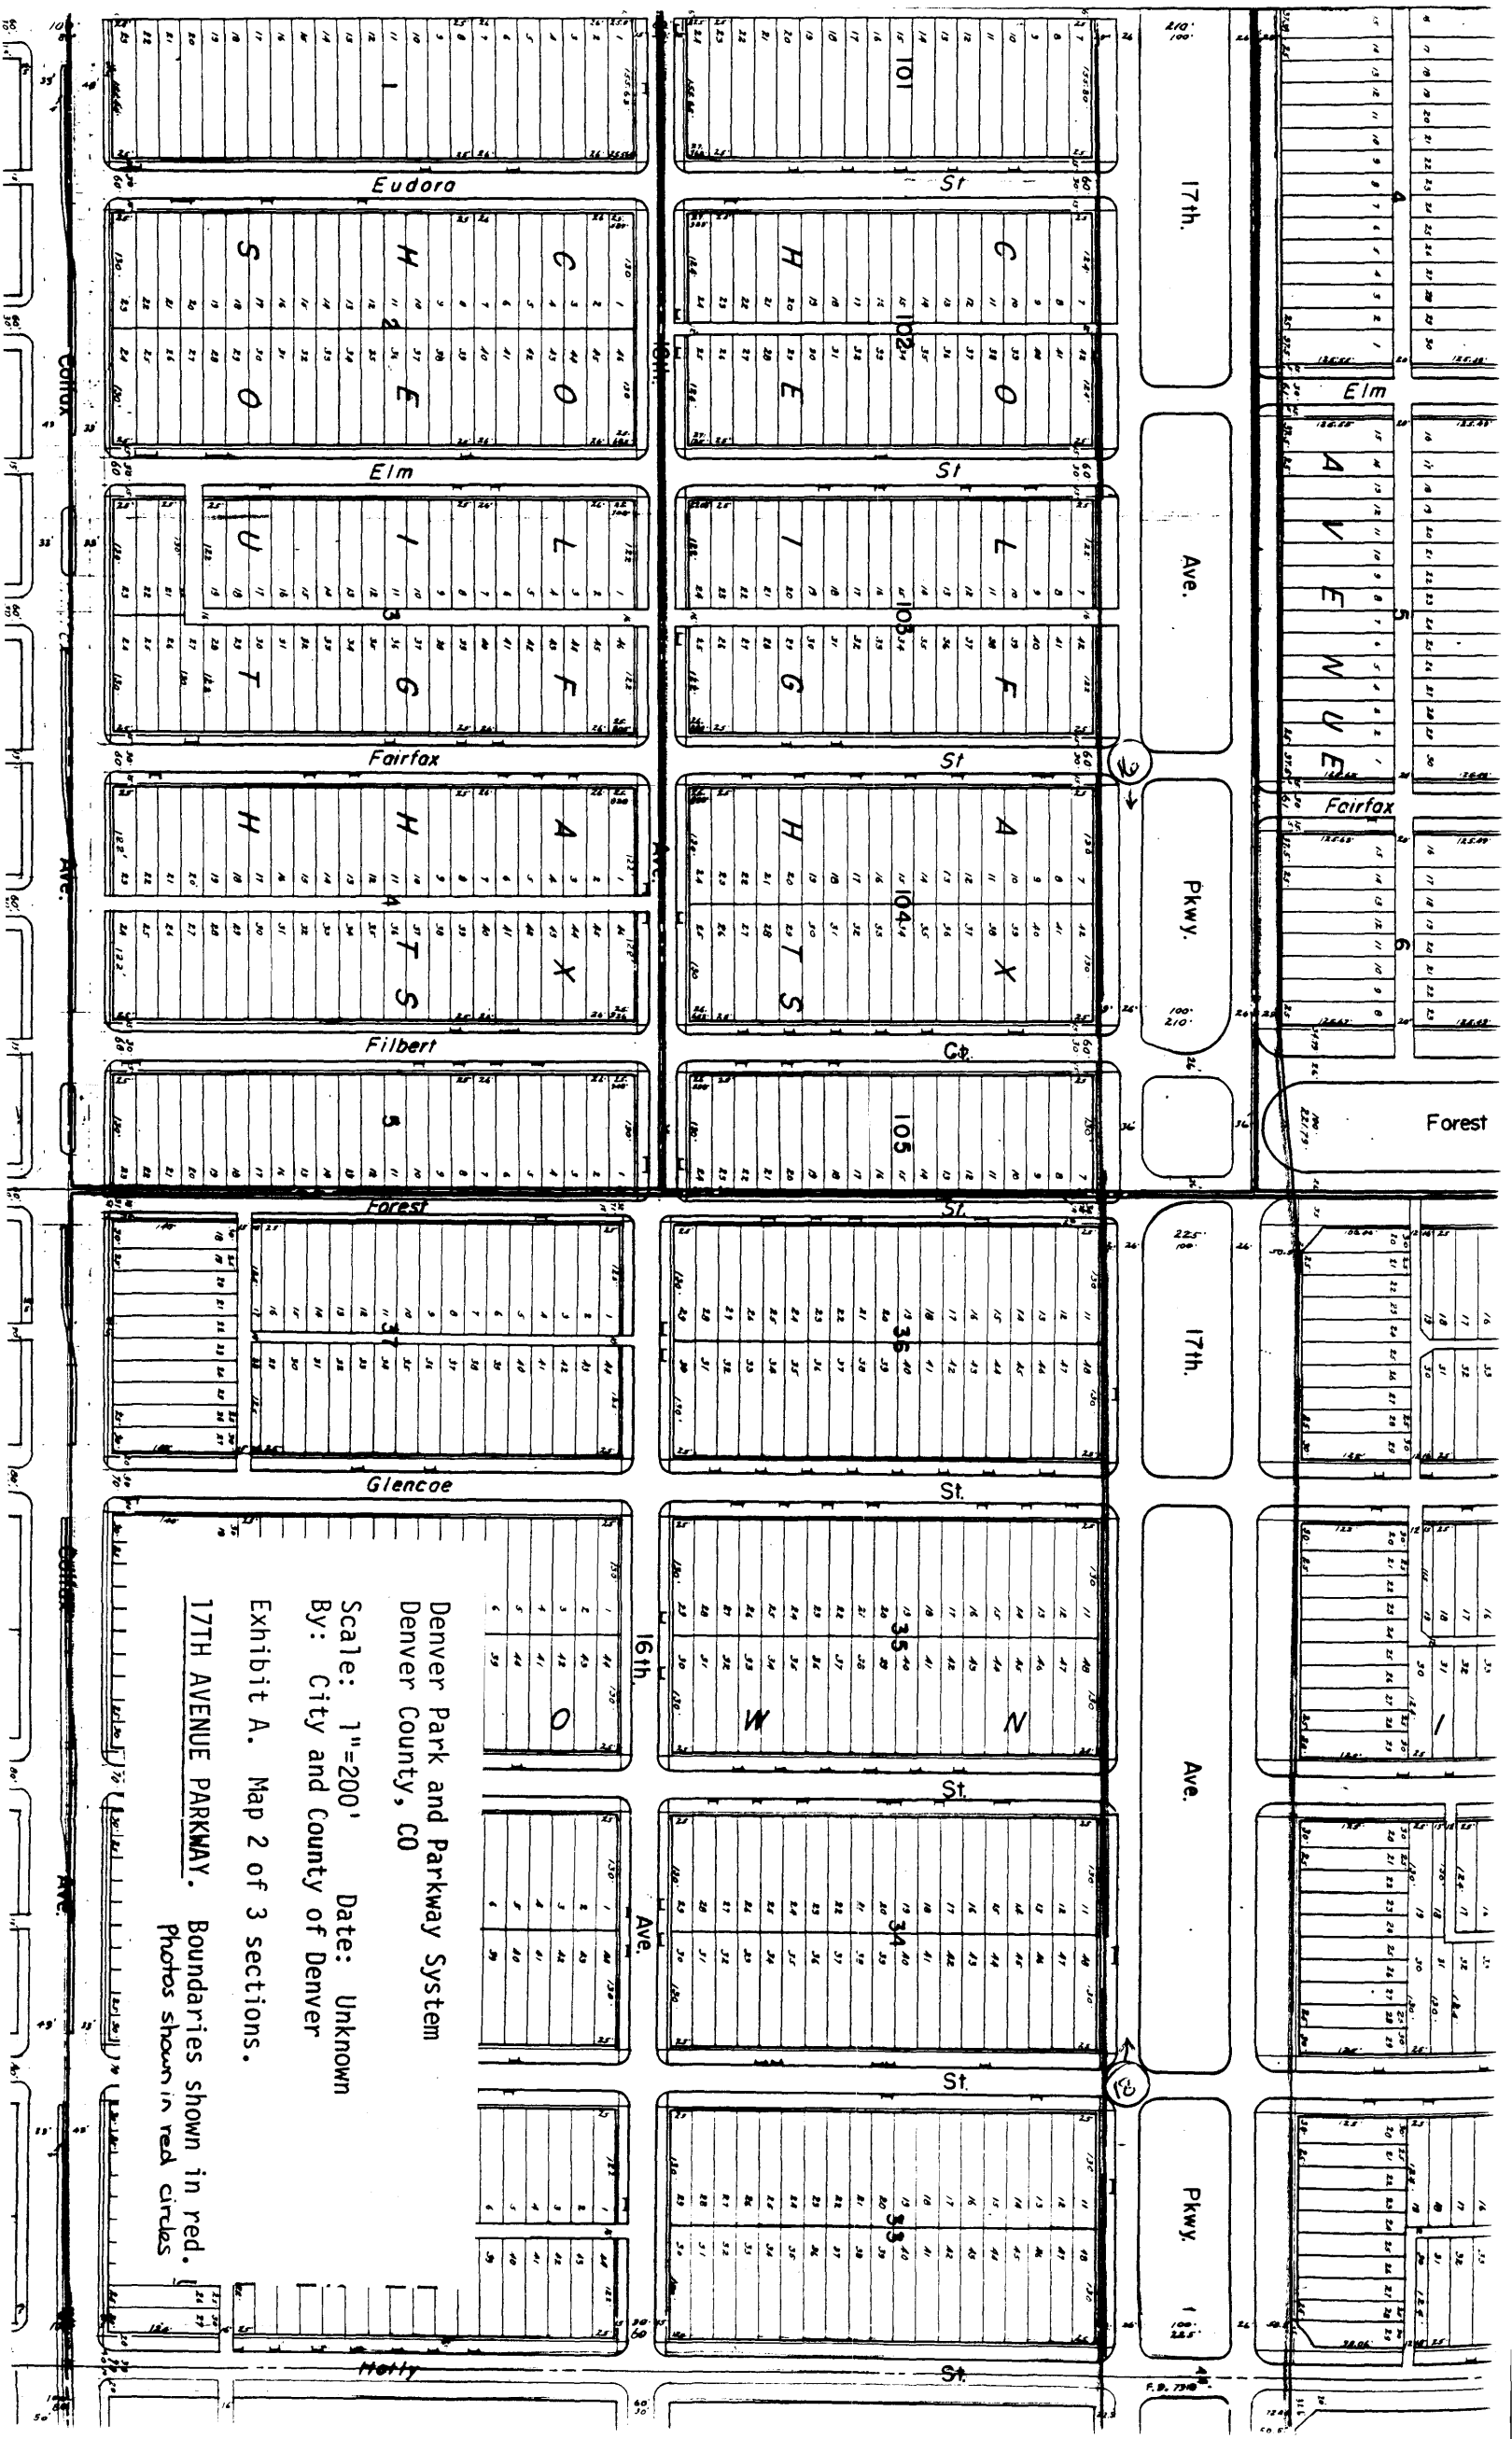

Denver Park and Parkway System
Denver County, CO
Scale: 1"=200'
By: City and County of Denver
Date: Unknown
EXHIBIT A. Map 1 of 3 sections.
17TH AVENUE PARKWAY.
Boundaries shown in red.
Photos shown in red circles.

6

2

7

7

18

19

Denver Park and Parkway System
 Denver County, CO
 Scale: 1"=200'
 Date: Unknown
 By: City and County of Denver
 Exhibit A. Map 2 of 3 sections.
 17TH AVENUE PARKWAY.
 Boundaries shown in red.
 Photos shown in red circles.

Denver Park and Parkway System
 Denver County, CO
 Scale: 1"=200' Date: Unknown
 By: City and County of Denver
 Exhibit A. Map 3 of 3 sections.
 17TH AVENUE PARKWAY. Boundaries shown in red.
 Photos shown in red circles.