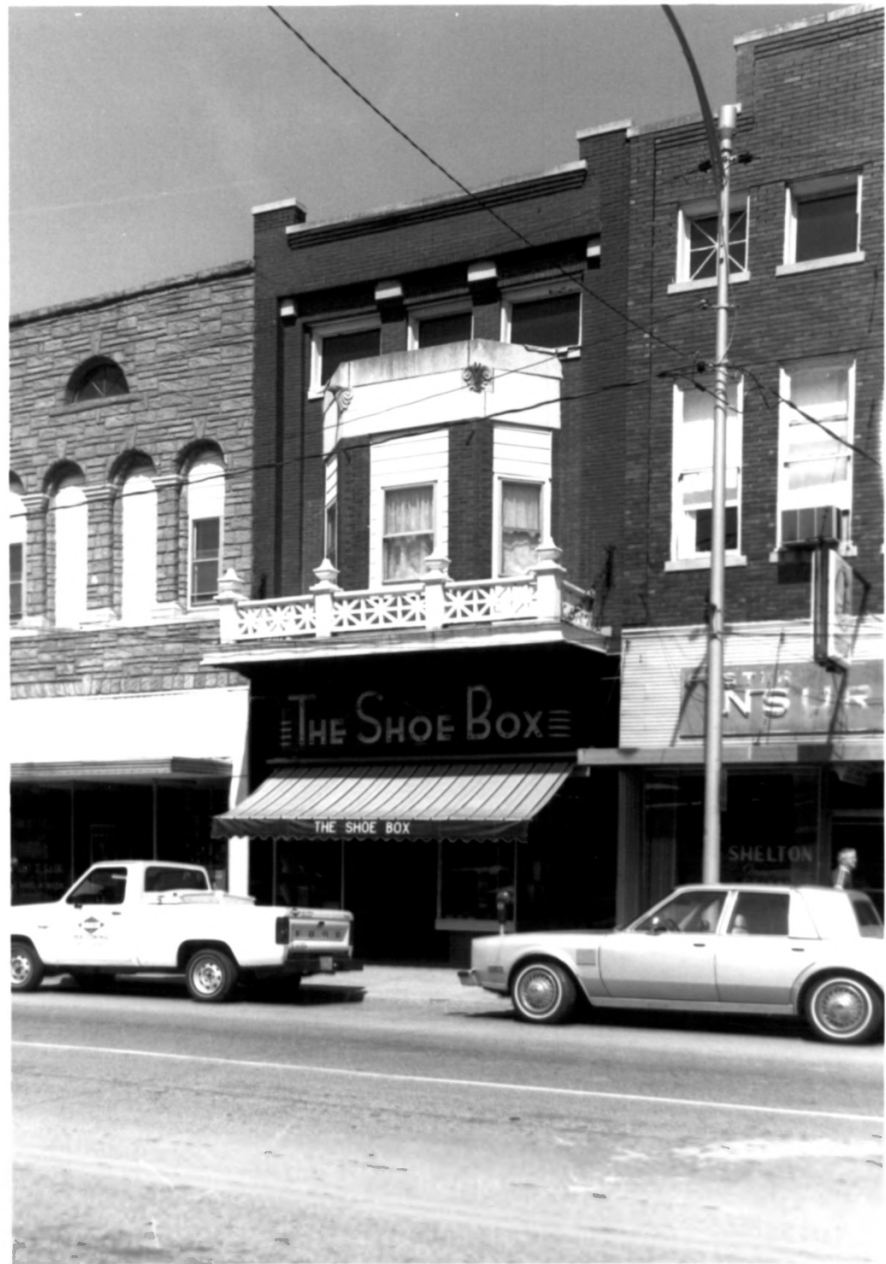

Public Square Historic  
District

Boonville, Indiana

Douglas Stern, July 1985

Warrick County LDC

Survey #31078

Photo # 07 OF 72

VIEW NE  
114 S. 3rd

Public Square Historic  
District