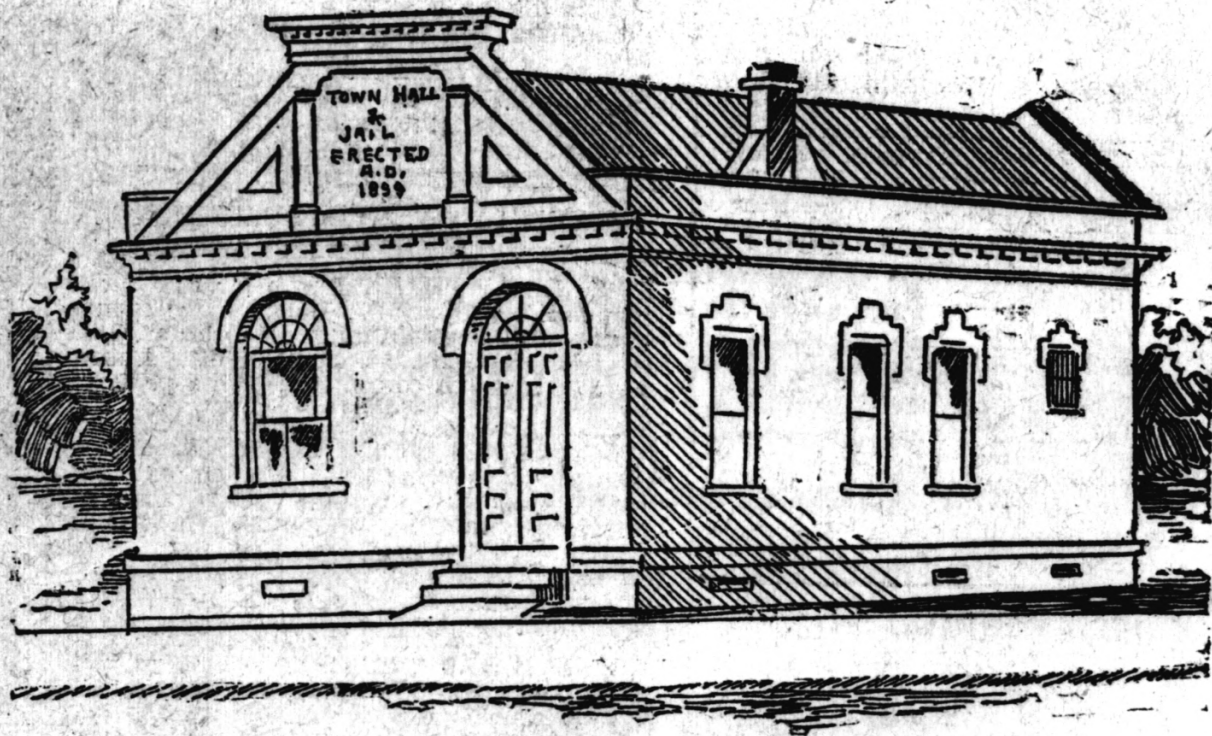

TRACY'S TOWN HALL AND JAIL.

[Reproduced by the Mail Artist from the plans of Architects Beasley & Son.]