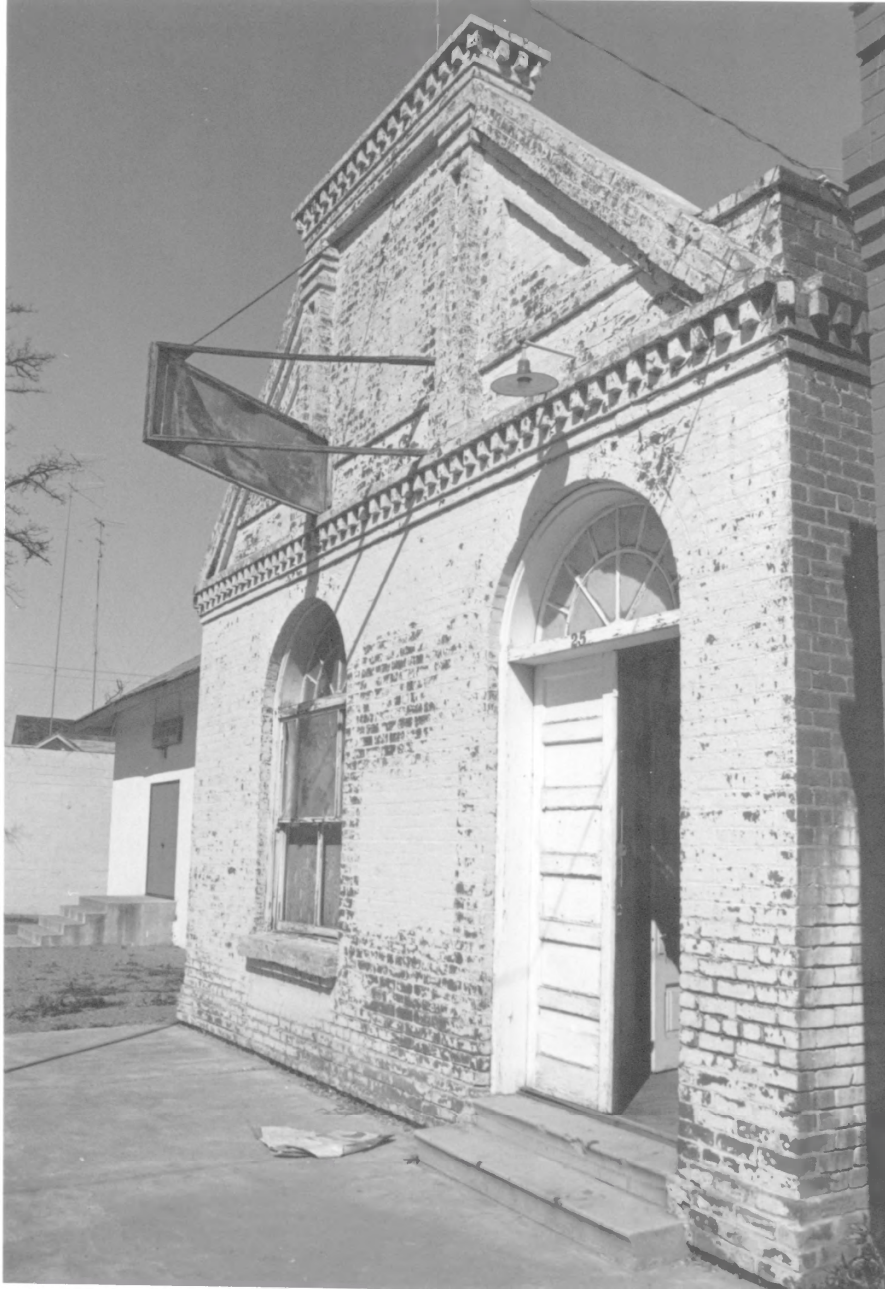

JUL 31 1978

March 14, 1978

Negative: Office of Historic
Preservation, Sacramento

Looking North (Facade)

2711

San Joaquin County, California

Tracy City Hall and Jail

Tracy Jail